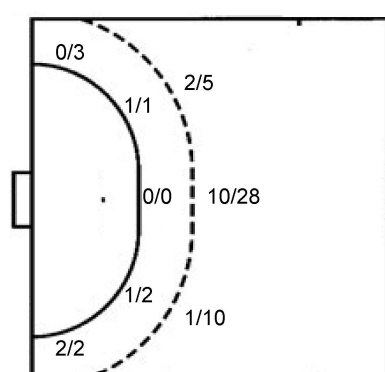

24th IHF Women's Junior (U20) World Championship

Group G, 2. round

Match Team Statistics

Match No. 29

Uzbekistan 25 - 44 Portugal

(12 - 20) (13 - 24)

21.6.2024. 13:30

Attendance: 30

Sport Centre Jane Sandanski

Referees: Ante Mikelic (CRO) / Petar Paradina (CRO)

Shot distribution by player

3 S. Sapparbaeva

3/3		2/2
	0/1	0/2
1/1		1/1

1 miss. 3 block

4 Z. Alimova

		1/1
1/1		

1 post 1 miss. 1 block

8 S. Abyllaeva

		0/1
1/1		0/1
	0/2	

1 miss. 1 block

14 K. Anastasiya

15 I. Bayjanova

0/1		

17 S. Mullaeva

	0/1	
	1/2	4/5

1 post

26 G. Iminjonova

		1/1

2 post

44 S. Fozilova

66 L. Shamieva

	1/1	

1 post

76 Z. Marimboeva

77 S. Erkabaeva

1/1	0/1	0/1
0/1	0/3	3/3
1/2	1/1	2/4

2 post 2 miss. 3 block

TOTAL

4/4	0/1	2/4
1/3	0/5	4/7
3/4	3/6	8/11

7 post 5 miss. 8 block

Saves distribution goalkeepers

1 M. Ibragimova

0/3		

12 R. Ruzieva

1/9		0/3
1/5	2/2	0/5
1/11		1/12

TOTAL

1/12		0/3
1/5	2/2	0/5
1/11		1/12

Shots by position

ATTACK

7m penalties 1/2
Fastbreak 3/4
Breakthrough 4/8
Long dist. 0/0