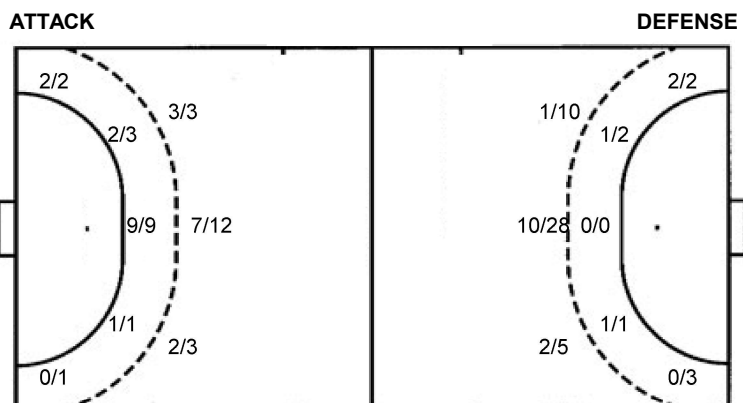

24th IHF Women's Junior (U20) World Championship

Group G, 2. round

Match Team Statistics

Match No. 29

Uzbekistan 25 - 44 Portugal

(12 - 20) (13 - 24)

21.6.2024. 13:30

Attendance: 30

Sport Centre Jane Sandanski

Referees: Ante Mikelic (CRO) / Petar Paradina (CRO)

Shot distribution by player

2 M. Pico 1/1 1/1 1 miss.	3 L. Jesus 0/1	4 B. Mendes	5 S. Ferreira 2/2 1/1 1/2 1/1	7 L. Ribeiro 1/1 1/1 1/1 1/1 1/1	8 C. Sequeira 1/2 0/1 1/1 2/2 2/2 1 block	10 V. Tabuada 2/2 1/1
13 J. Figueira 1/1 1/1 1/1 2/2 1/1	17 J. Semedo 1/1	19 M. Correia 2/2	25 L. Rebelo 2/2 1/1 2/2 1/1 3/3 1 post	27 C. Silva 1/1 0/1 1/1 0/1	81 C. Figueiredo 2/2 1/1 2 post 1 miss.	TOTAL 11/12 3/3 4/5 0/2 5/5 10/11 11/12 3 post 2 miss. 1 block

Saves distribution goalkeepers

1 R. Guimaraes 0/1 1/2 3/3 1/2 1/1 0/2	12 M. Rosa 0/2 2/4 1/1 2/2 3/5 0/2 0/1 2/5	16 M. Silva 0/1 1/1 0/2 2/4 1/4	TOTAL 0/4 1/1 2/4 2/3 5/5 3/7 1/4 3/6 3/11

Shots by position

7m penalties	4/6	7m penalties	1/2
Fastbreak	8/8	Fastbreak	3/4
Breakthrough	6/8	Breakthrough	4/8
Long dist.	0/0	Long dist.	0/0

Shooting statistics

Position	Goals	Sav.	Miss.	Post	Blk.	Total	%
Back (9m)	12	2	1	2	1	18	67
Line (6m)	12	0	1	0	0	13	92
Wing	2	1	0	0	0	3	67
7m penalties	4	2	0	0	0	6	67
Fastbreak	8	0	0	0	0	8	100
Breakthrough	6	1	0	1	0	8	75
Total	44	6	2	3	1	56	79

Jersey number Tot. Total shooting 6m 6m (line) shooting 9m 9m shooting Wng Wing shooting FB Fastbreak sh. 7m 7m penalty sh.
Brk. Breakthrough sh. LD Long distance sh. As. Assists PC Pass clear chance E7 Earned 7m pen. TF Technical faults St. Steals
2m 2m punishments C7. Committed 7m E2 Earned 2m pun. YC. Yellow cards R/B Red/Blue cards Blk. Blocks S Starting Line-up

Handball statistics and livescore by Toma-soft ltd (www.toma-soft.hr)