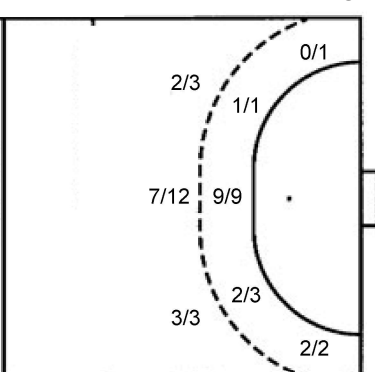

ATTACK

7m penalties 1/2
Fastbreak 3/4
Breakthrough 4/8
Long dist. 0/0

DEFENSE

7m penalties 4/6
Fastbreak 8/8
Breakthrough 6/8
Long dist. 0/0

Shooting statistics

Position	Goals	Sav.	Miss.	Post	Blk.	Total	%
Back (9m)	13	15	4	3	8	43	30
Line (6m)	2	0	0	1	0	3	67
Wing	2	3	0	0	0	5	40
7m penalties	1	0	0	1	0	2	50
Fastbreak	3	0	0	1	0	4	75
Breakthrough	4	2	1	1	0	8	50
Total	25	20	5	7	8	65	38