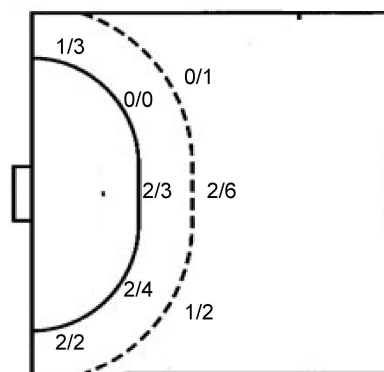

24th IHF Women's Junior (U20) World Championship

Group F, 2. round

Match Team Statistics

Match No. 28

Germany 29 - 27 Spain

(17 - 16) (12 - 11)

21.6.2024. 18:00

Attendance: 150

Sport Centre Jane Sandanski

Referees: Heidy Elsaied (EGY) / Yasmina Elsaied (EGY)

Shot distribution by player

2 L. Tchaptchet Defo

		1/1
0/1		2/2

1 miss.

3 C. Arroyo Pimienta

0/1		0/1
1/1		2/2

1 block

4 V. Rubio Wittich

0/1		

7 M. Orbananos Manterola

1/1		

1 miss.

8 E. Poles Olucha

		1/1
6/7		2/2

9 A. Tort Net

10 L. Laguna Aranda

	1/1	

11 G. Sarrionandia-Ibarra Lezea

	0/1	
		1/1

13 E. Martin-Buro Sanchez

1/1		

1 miss.

14 M. Carrillo Ruiz-Huidobro

1/1 lob

15 U. Manterola Leunda

1 miss.

17 E. Somaza Bosch

1/1		1/1
0/1		0/1
2/2		1/2

18 E. Tapia Isarch

20 P. Agullo Pelegrin

		2/2

TOTAL

1/2	0/1	2/3
0/2		2/3
11/13	1/1	9/10

4 miss. 1 block 1/1 lob

Saves distribution goalkeepers

12 A. Fernandez Del Rio

0/1	1/1	0/1
2/5	2/2	3/6
0/6	1/2	0/6

16 M. Mera Amoedo

	1/1	0/1
0/3	0/1	0/3

TOTAL

0/1	1/1	0/1
2/5	3/3	3/7
0/9	1/3	0/9

Shots by position

ATTACK

7m penalties 8/9
Fastbreak 1/1
Breakthrough 8/10
Long dist. 0/0