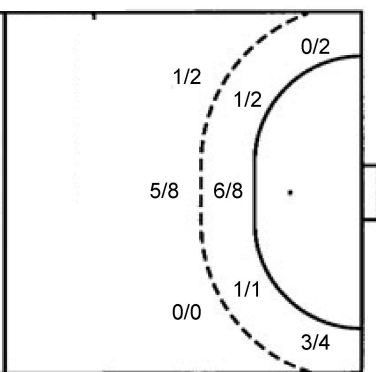

DEFENSE

7m penalties 3/4
Fastbreak 3/4
Breakthrough 6/11
Long dist. 0/1

Shooting statistics

Position	Goals	Sav.	Miss.	Post	Blk.	Total	%
Back (9m)	3	3	2	0	1	9	33
Line (6m)	4	2	1	0	0	7	57
Wing	3	1	1	0	0	5	60
7m penalties	8	1	0	0	0	9	89
Fastbreak	1	0	0	0	0	1	100
Breakthrough	8	2	0	0	0	10	80
Total	27	9	4	0	1	41	66