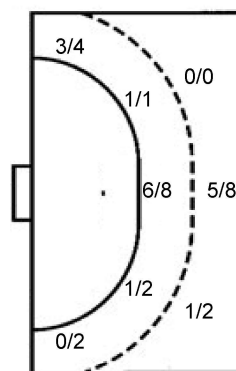

TOTAL

1/1	0/1	1/1
3/5	0/3	4/7
9/9	2/3	9/9

4 post 3 miss. 1 block

Saves distribution goalkeepers

12 M. Weiss 1/2 1/1 1/3 2/2 1/3 2/12 0/1 1/9	16 Z. Lorisch 0/1 0/1	TOTAL 1/2 1/1 1/3 2/2 1/3 2/13 0/1 1/10
--	---------------------------------	---

Shots by position

ATTACK

7m penalties	3/4
Fastbreak	3/4
Breakthrough	6/11
Long dist.	0/1

DEFENSE

7m penalties	8/9
Fastbreak	1/1
Breakthrough	8/10
Long dist.	0/0

Shooting statistics

Position	Goals	Sav.	Miss.	Post	Blk.	Total	%
Back (9m)	6	3	0	1	0	10	60
Line (6m)	8	2	1	0	0	11	73
Wing	3	2	0	1	0	6	50
7m penalties	3	0	0	1	0	4	75
Fastbreak	3	0	1	0	0	4	75
Breakthrough	6	3	0	1	1	11	55
Total	29	10	2	4	1	46	63