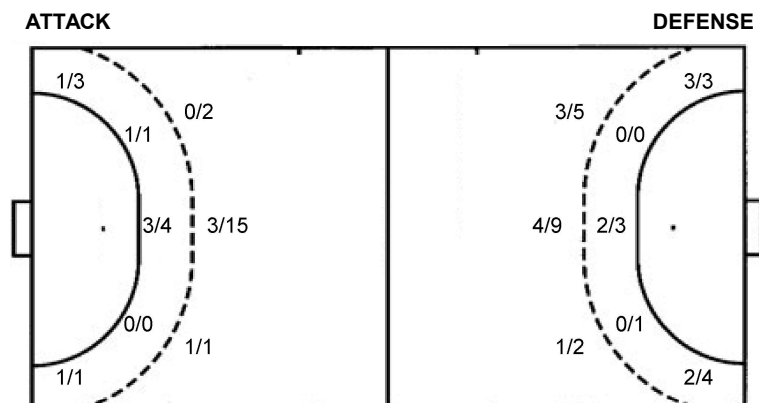

24th IHF Women's Junior (U20) World Championship

Group F, 2. round

Match Team Statistics

Match No. 27

Serbia 19 - 30 France

(10 - 14) (9 - 16)

21.6.2024. 15:45

Attendance: 88

Sport Centre Jane Sandanski

Referees: Bruna Correa (BRA) / Renata Correa (BRA)

Shot distribution by player

3 N. Četković	4 E. Todorović	5 N. Fajfrić	8 T. Mandić	10 M. Bahun	11 N. Todorovski	13 N. Radić
1/1	1/1		0/1		2/2	
1/1			0/1		0/2	0/1
1/1			0/1	3/3		4/4
1 post		2 miss.	3 post		1 miss.	

14 A. Vujnović	15 M. Aćimović	20 V. Mitrović	21 J. Aleksić	34 D. Radević	44 M. Ignjatovic	TOTAL
		1/1				2/2
0/1				0/1		1/3
1/2		1/1	1/1	1/2	0/1	9/12
4 miss.			1 block			4 post 7 miss. 1 block

Saves distribution goalkeepers

12 A. Nedeljkovic	90 M. Savić	99 T. Vranic	TOTAL
0/1		2/6	2/6
		4/5	4/5
0/2	0/1	1/10	1/12
		0/2	0/2
		1/7	1/8

Shots by position

7m penalties 2/3
Fastbreak 0/1
Breakthrough 7/11
Long dist. 0/0

7m penalties 1/1
Fastbreak 8/9
Breakthrough 3/7
Long dist. 1/1

Shooting statistics

Position	Goals	Sav.	Miss.	Post	Blk.	Total	%
Back (9m)	4	6	6	1	1	18	22
Line (6m)	4	0	0	1	0	5	80
Wing	2	2	0	0	0	4	50
7m penalties	2	1	0	0	0	3	67
Fastbreak	0	1	0	0	0	1	0
Breakthrough	7	1	1	2	0	11	64
Total	19	11	7	4	1	42	45

Jersey number Tot. Total shooting 6m 6m (line) shooting 9m 9m shooting Wng Wing shooting FB Fastbreak sh. 7m 7m penalty sh.
Brk. Breakthrough sh. LD Long distance sh. As. Assists PC Pass clear chance E7 Earned 7m pen. TF Technical faults St. Steals
2m 2m punishments C7. Committed 7m E2 Earned 2m pun. YC. Yellow cards R/B Red/Blue cards Blk. Blocks S Starting Line-up

Handball statistics and livescore by Toma-soft ltd (www.toma-soft.hr)