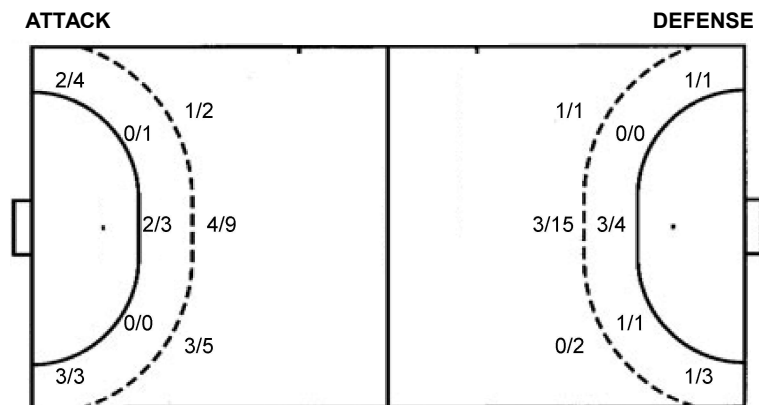

Shots by position

7m penalties	1/1
Fastbreak	8/9
Breakthrough	3/7
Long dist.	1/1

7m penalties	2/3
Fastbreak	0/1
Breakthrough	7/11
Long dist.	0/0

Shooting statistics

Position	Goals	Sav.	Miss.	Post	Blk.	Total	%
Back (9m)	8	4	1	2	1	16	50
Line (6m)	2	2	0	0	0	4	50
Wing	5	1	1	0	0	7	71
7m penalties	1	0	0	0	0	1	100
Fastbreak	8	1	0	0	0	9	89
Breakthrough	3	2	2	0	0	7	43
Total	27	10	4	2	1	44	61