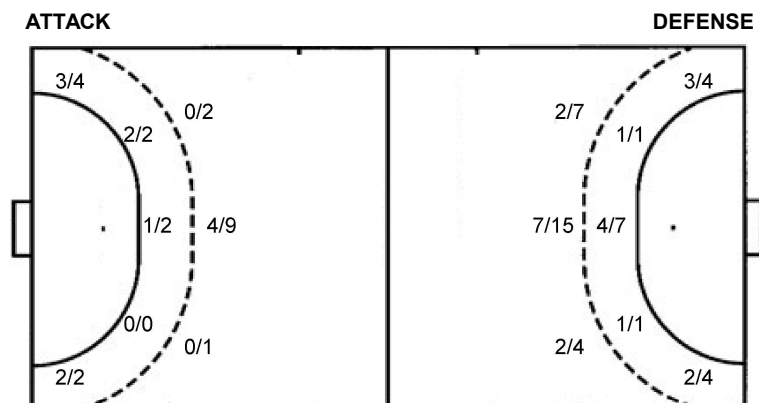

Saves distribution goalkeepers

12 G. Kim	37 J. You	72 S. Pak	TOTAL
2/10			2/10
2/5			2/5
1/10			1/10
0/1			0/1
1/2			1/2
4/5			4/5
0/5			0/5

Shots by position

7m penalties 4/5
 Fastbreak 3/4
 Breakthrough 13/21
 Long dist. 1/1