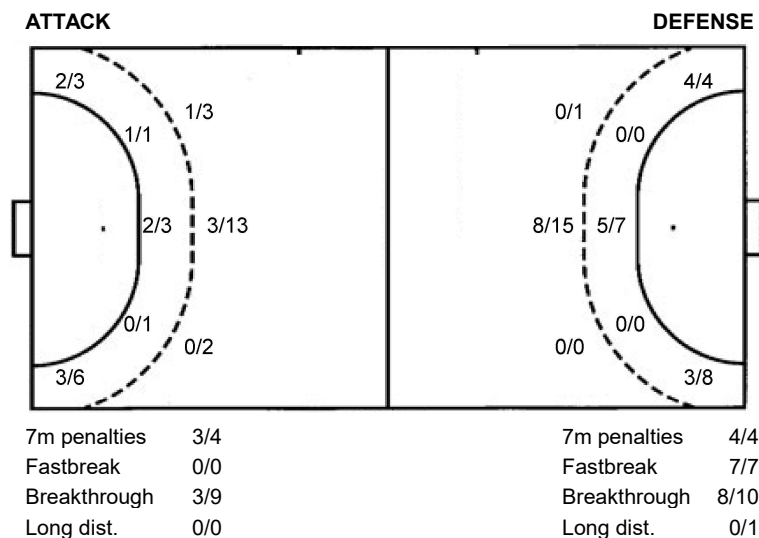

24th IHF Women's Junior (U20) World Championship

Group F, 1. round

Match Team Statistics

Match No. 12

Germany 39 - 18 Serbia

(18 - 7) (21 - 11)

19.6.2024. 18:00

Attendance: 86

Sport Centre Jane Sandanski

Referees: Mariana Garcia (ARG) / Maria Ines Paolantoni (ARG)

Shot distribution by player

3 N. Četković 0/2 2/2 1/1 1 post 1/2 lob	4 E. Todorović 1 miss.	5 N. Fajfrić 1 post 1 block	8 T. Mandić 1/1 1/1 2 miss. 2 block	10 M. Bahun 0/1	11 N. Todorovski 1/1 1 miss. 1 block	13 N. Radić 1/1 1/1
14 A. Vujnović 1 block	15 M. Aćimović 0/1 1 post 1 miss. 2 block	20 V. Mitrović 0/1 2/3	21 J. Aleksić	34 D. Radević 3/3 0/1 2/2 1 post	44 M. Ignjatovic 0/1 1/1 0/1 1/1 1 miss.	TOTAL 4/4 0/3 4/8 1/2 6/6 0/1 2/2 4 post 6 miss. 7 block 1/2 lob

Saves distribution goalkeepers

12 A. Nedeljko 1/2 0/2 0/4 1/1 3/3 0/7 1/1 0/3	90 M. Savić	99 T. Vranic 1/5 1/3 0/3 1/1 0/3 0/1 2/9	TOTAL 2/7 1/5 0/7 2/2 3/3 0/10 1/2 2/12

Shots by position

Shooting statistics

Position	Goals	Sav.	Miss.	Post	Blk.	Total	%
Back (9m)	4	2	5	0	7	18	22
Line (6m)	3	2	0	0	0	5	60
Wing	5	2	0	2	0	9	56
7m penalties	3	1	0	0	0	4	75
Fastbreak	0	0	0	0	0	0	0
Breakthrough	3	3	1	2	0	9	33
Total	18	10	6	4	7	45	40

Jersey number Tot. Total shooting 6m 6m (line) shooting 9m 9m shooting Wng Wing shooting FB Fastbreak sh. 7m 7m penalty sh.
Brk. Breakthrough sh. LD Long distance sh. As. Assists PC Pass clear chance E7 Earned 7m pen. TF Technical faults St. Steals
2m 2m punishments C7. Committed 7m E2 Earned 2m pun. YC. Yellow cards R/B Red/Blue cards Blk. Blocks S Starting Line-up

Handball statistics and livescore by Toma-soft ltd (www.toma-soft.hr)