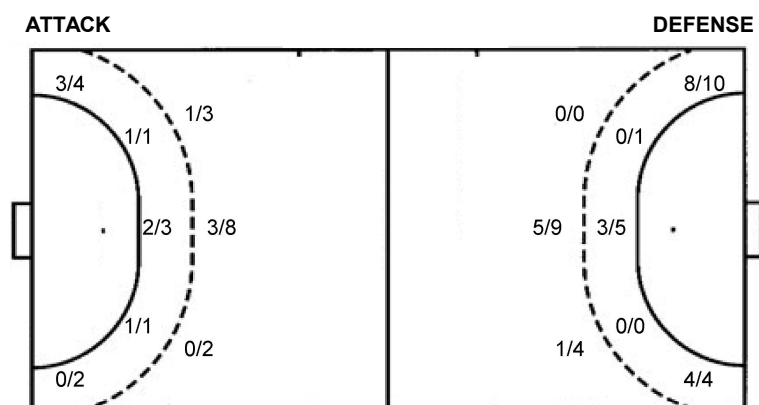

24th IHF Women's Junior (U20) World Championship

Final Round, 29-30. place

Match Team Statistics

Match No. 107

Chile 33 - 26 USA

(18 - 13) (15 - 13)

28.6.2024. 15:30

Attendance: 30

Sport Centre Jane Sandanski

Hall 2

Referees: Mohammed J. Alsaqer (KSA) / Ali M. Alsuqfi (KSA)

Shot distribution by player

2 M. Martinez	5 D. Licea	6 I. Hannevik	7 L. Dobreff	8 E. Jeong	10 I. Da Cruz	12 A. Sumalla
1/1						
			0/1	1/1		
1/1	5/8	1/1	1/1			
		2/2	2/4	1/1		
	1 miss.	1 block				
13 V. Kreis	17 M. Ready	21 H. Faulkner	23 E. Nesper	TOTAL		
			2/2	3/3		1/1
			0/1	1/2	0/2	1/1
	1/1	1/1	1/1	11/14	2/2	7/14
1 post	1 post 1 block		1 miss.	2 post 2 miss. 2 block		

Saves distribution goalkeepers

1 J. Malysz	16 L. Gronwald	19 S. Menchaca	TOTAL
	0/5		0/5
0/3	1/1		0/3
1/4	1/4	1/2	2/8
2/7	1/7		1/2
			3/14

Shots by position

7m penalties 3/4
Fastbreak 5/5
Breakthrough 6/11
Long dist. 1/1

7m penalties 0/0
Fastbreak 2/2
Breakthrough 9/10
Long dist. 1/1

Shooting statistics

Position	Goals	Sav.	Miss.	Post	Blk.	Total	%
Back (9m)	4	6	0	1	2	13	31
Line (6m)	4	0	0	1	0	5	80
Wing	3	2	1	0	0	6	50
7m penalties	3	1	0	0	0	4	75
Fastbreak	5	0	0	0	0	5	100
Breakthrough	6	4	1	0	0	11	55
Total	25	13	2	2	2	44	57

Jersey number Tot. Total shooting 6m 6m (line) shooting 9m 9m shooting Wng Wing shooting FB Fastbreak sh. 7m 7m penalty sh.
Brk. Breakthrough sh. LD Long distance sh. As. Assists PC Pass clear chance E7 Earned 7m pen. TF Technical faults St. Steals
2m 2m punishments C7. Committed 7m E2 Earned 2m pun. YC. Yellow cards R/B Red/Blue cards Blk. Blocks S Starting Line-up