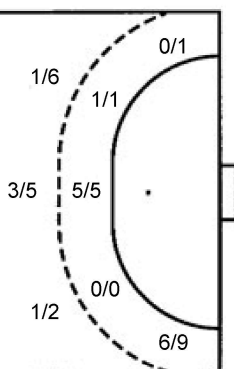

ATTACK

7m penalties	1/1
Fastbreak	1/1
Breakthrough	6/9
Long dist.	0/0

DEFENSE

7m penalties	4/5
Fastbreak	0/1
Breakthrough	3/3
Long dist.	0/0

Shooting statistics

Position	Goals	Sav.	Miss.	Post	Blk.	Total	%
Back (9m)	8	9	3	3	3	26	31
Line (6m)	2	0	0	0	1	3	67
Wing	0	0	0	0	0	0	0
7m penalties	1	0	0	0	0	1	100
Fastbreak	1	0	0	0	0	1	100
Breakthrough	6	3	0	0	0	9	67
Total	18	12	3	3	4	40	45