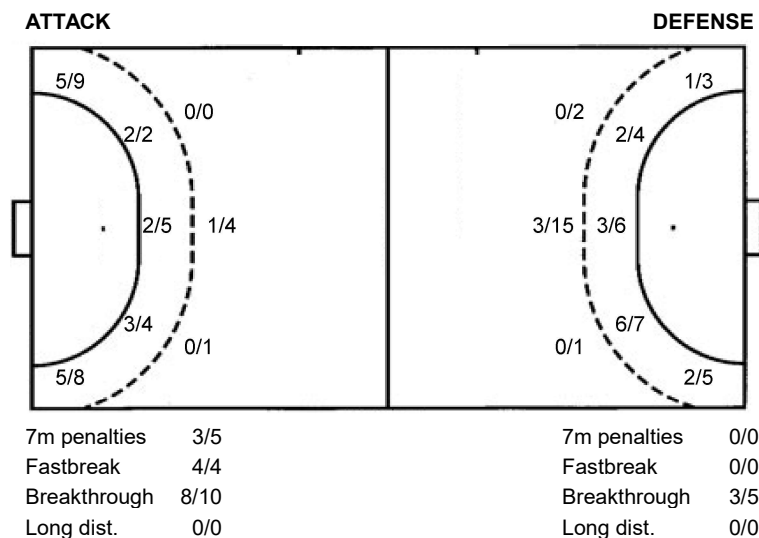

Sport Centre Boris Trajkovski

Referees: Yasser Awwad (JOR) / Akram Alzayyat (JOR)

Shot distribution by player

4 H. Lee	6 S. Kim	7 S. Park	9 B. Kim	10 S. Lim	11 S. Kim	17 Y. Oh
1/1 1/1 1/1 2/2	1 post 1/1 1/1	1/1 2/3 0/1 2 miss.	1/1	0/1 1 block	1/1 1/1 1/1 0/1 3/3 2 miss.	1 block
18 J. Kim	21 Y. Jeong	24 S. Cha	27 E. Kim	28 J. Kim	97 Y. Jo	TOTAL
1/1 1/1 0/1 0/1 1 miss.		1/1 2/2 1/1 1/1 1 post 1 miss. 1/1 lob	1/1	0/1	1/1 lob 3/4 1/1	3/3 0/1 1/1 3/4 5/6 8/9 2/3 2/5 7/8 2 post 6 miss. 2 block 2/2 lob

Saves distribution goalkeepers

12 G. Kim	37 J. You	72 S. Pak	TOTAL
1/1 3/5 1/1 0/3 1/7 2/2 3/8	0/1 0/2 1/1	1/1 1/1	1/2 3/5 2/2 0/3 1/9 3/3 4/9

Shots by position

Shooting statistics

Position	Goals	Sav.	Miss.	Post	Blk.	Total	%
Back (9m)	1	1	2	0	1	5	20
Line (6m)	7	3	0	1	0	11	64
Wing	10	3	3	1	0	17	59
7m penalties	3	2	0	0	0	5	60
Fastbreak	4	0	0	0	0	4	100
Breakthrough	8	0	1	0	1	10	80
Total	33	9	6	2	2	52	63