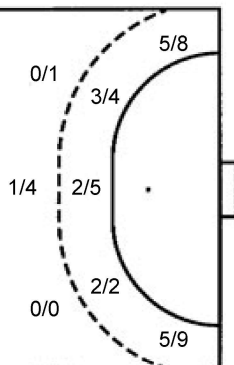

24 K. Venancio Ramos

0/2		0/1
0/3	1/4	1/4
1/2	1/2	1/5

TOTAL

0/3	1/1	0/1
1/4	1/6	1/9
1/3	3/5	1/8

Shots by position

ATTACK

7m penalties 0/0
Fastbreak 0/0
Breakthrough 3/5
Long dist. 0/0

DEFENSE

7m penalties 3/5
Fastbreak 4/4
Breakthrough 8/10
Long dist. 0/0

Shooting statistics

Position	Goals	Sav.	Miss.	Post	Blk.	Total	%
Back (9m)	3	6	4	4	1	18	17
Line (6m)	11	3	3	0	0	17	65
Wing	3	3	2	0	0	8	38
7m penalties	0	0	0	0	0	0	0
Fastbreak	0	0	0	0	0	0	0
Breakthrough	3	2	0	0	0	5	60
Total	20	14	9	4	1	48	42