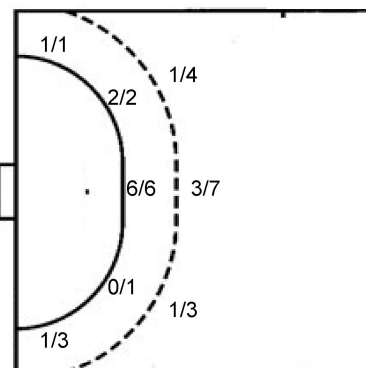

Saves distribution goalkeepers

1 P. Panitti

Martinez			
1/2	0/1	1/3	
2/2	1/1	1/2	
3/16	1/3	2/12	

12 A. Perez

Mendez			

TOTAL

1/2	0/1	1/3
2/2	1/1	1/2
3/16	1/3	2/12

Shots by position

ATTACK

7m penalties 7/9
Fastbreak 8/8
Breakthrough 4/6
Long dist. 0/1

DEFENSE

7m penalties 1/2
Fastbreak 4/5
Breakthrough 3/4
Long dist. 0/0

Shooting statistics

Position	Goals	Sav.	Miss.	Post	Blk.	Total	%
Back (9m)	5	5	2	2	0	14	36
Line (6m)	8	0	0	1	0	9	89
Wing	2	1	0	1	0	4	50
7m penalties	7	0	1	1	0	9	78
Fastbreak	8	0	0	0	0	8	100
Breakthrough	4	0	0	2	0	6	67
Total	34	6	3	7	0	50	68