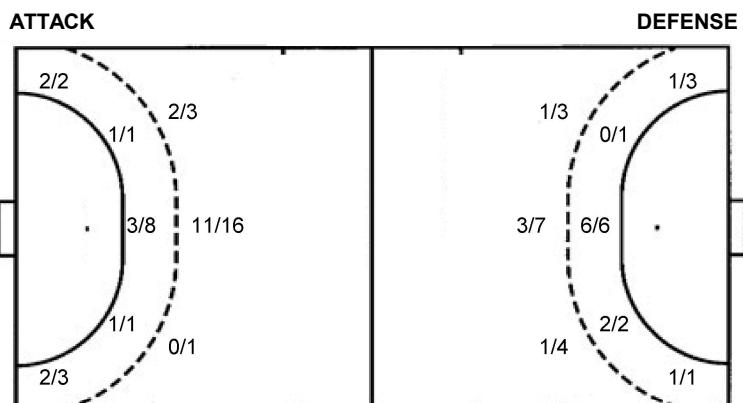

25th IHF Men's Junior World Championship 2025

Final Round, 9-12. place

Match Team Statistics

Match No. 82

Croatia 31 - 34 Spain

(14 - 14) (17 - 20)

26.6.2025. 11:45

Attendance: 240

Arena Katowice

Referees: William Weijmans (NED) / Rick Wolbertus (NED)

Shot distribution by player

2 M. Bajan 1/1 lob 0/1 2/2 1/1 0/1	4 J. Celegin	5 M. Molc 1/1	7 T. Živković 2/2	11 L. Malinarich 0/1 0/1 0/1 0/1	13 T. Vrbanec 1/1 1/1	14 F. Krstić 1 miss. 1/1 2/2
20 J. Juranic 1/1 1/1 5/5 1/2	24 N. Ivanković 0/1	25 T. Borovec 1/1 2/2	27 T. Baković 0/1 0/1 4/5 2/2 1 post 1 miss.	33 T. Popović	TOTAL 1/2 1/1 2/3 0/2 0/1 1/2 13/16 2/3 10/12 2 post 2 miss. 1/1 lob	

Saves distribution goalkeepers

1 T. Herceg 0/2 0/1 0/2 0/2	12 N. Kahlina 1/5 1/2 1/3 1/1 0/1 2/8 0/2 0/6	16 M. Prpić 0/1	TOTAL 1/7 1/3 1/3 1/1 0/1 2/10 0/2 0/9

Shots by position

7m penalties	1/2	7m penalties	7/9
Fastbreak	4/5	Fastbreak	8/8
Breakthrough	3/4	Breakthrough	4/6
Long dist.	0/0	Long dist.	0/1

Shooting statistics

Position	Goals	Sav.	Miss.	Post	Blk.	Total	%
Back (9m)	13	5	1	1	0	20	65
Line (6m)	5	4	1	0	0	10	50
Wing	4	1	0	0	0	5	80
7m penalties	1	1	0	0	0	2	50
Fastbreak	4	0	0	1	0	5	80
Breakthrough	3	1	0	0	0	4	75
Total	30	12	2	2	0	46	65

Jersey number Tot. Total shooting 6m 6m (line) shooting 9m 9m shooting Wng Wing shooting FB Fastbreak sh. 7m 7m penalty sh.
Brk. Breakthrough sh. LD Long distance sh. As. Assists PC Pass clear chance E7 Earned 7m pen. TF Technical faults St. Steals
2m 2m punishments C7. Committed 7m E2 Earned 2m pun. YC. Yellow cards R/B Red/Blue cards Blk. Blocks S Starting Line-up