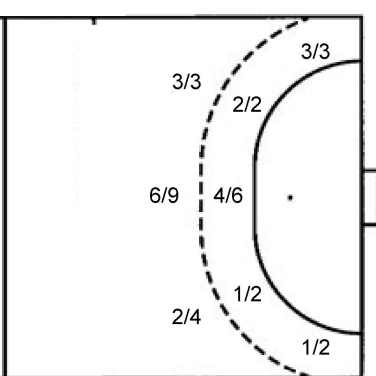

DEFENSE

7m penalties 2/4
Fastbreak 1/1
Breakthrough 5/5
Long dist. 1/1

Shooting statistics

Position	Goals	Sav.	Miss.	Post	Blk.	Total	%
Back (9m)	11	5	0	1	0	17	65
Line (6m)	6	1	0	2	0	9	67
Wing	1	1	1	2	0	5	20
7m penalties	5	2	0	0	0	7	71
Fastbreak	8	1	0	0	0	9	89
Breakthrough	2	0	0	1	0	3	67
Total	33	10	1	6	0	50	66

Jersey number Tot. Total shooting 6m 6m (line) shooting 9m 9m shooting Wng Wing shooting FB Fastbreak sh. 7m 7m penalty sh.
Brk. Breakthrough sh. LD Long distance sh. As. Assists PC Pass clear chance E7 Earned 7m pen. TF Technical faults St. Steals
2m 2m punishments C7. Committed 7m E2 Earned 2m pun. YC. Yellow cards R/B Red/Blue cards Blk. Blocks S Starting Line-up

Handball statistics and livescore by Toma-soft ltd (www.toma-soft.hr)