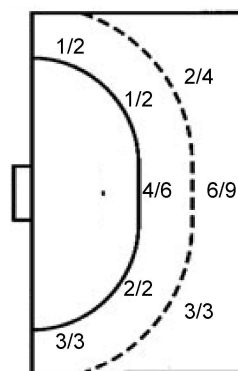

25th IHF Men's Junior World Championship 2025

Preliminary Round - Group E, 3. round

Match Team Statistics

Match No. 44

Denmark 35 - 31 France

(18 - 16) (17 - 15)

21.6.2025. 18:30

Attendance: 740

Arena Katowice

Referees: Michal Fabryczny (POL) / Jakub Rawicki (POL)

Shot distribution by player

2 R. Peyre 1/2	5 T. Michel	7 H. Kirtz 0/1 2/2 1/1 1/1 1 miss.	8 M. Baran 1/1 1/1 2/2	10 R. Zuzo 1/1 2/3 1/1	11 P. Gourdel 1 miss.	18 D. Claude 1/1 1/1 3/4 1 block
24 N. Narcisse 0/1 1/1	28 P. Favril 1/1	48 A. Baladi 1/1 0/1 1/1	88 E. Desblancs 1/1 1/1	92 N. Tighiouart 0/1 1/1 2/2	98 A. Karamoko 1/2	99 M. Sidibe 1/1

TOTAL

2/4	2/3
2/3 1/1	2/2
8/11 3/3	11/12

2 miss. 1 block

Saves distribution goalkeepers

1 S. Soullier 1/9 0/1 1/4 2/2 2/6 0/2 3/12	12 N. Rataboul 0/2 0/1 1/1 0/1 0/1 0/1	TOTAL 1/11 0/1 1/5 2/2 1/1 2/7 0/3 3/13

Shots by position

ATTACK

7m penalties	2/4
Fastbreak	1/1
Breakthrough	5/5
Long dist.	1/1