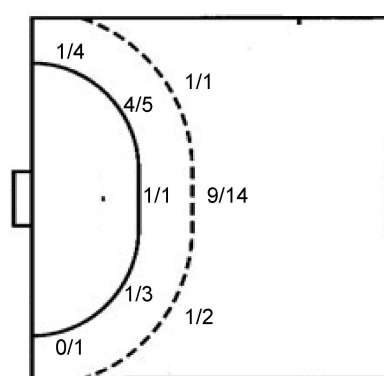

0/1		
		0/2

16 F. Moller Wolff

2/3		1/3
1/3		0/2
3/11	0/3	1/10

TOTAL

2/4		1/3
1/3		0/2
3/11	0/3	1/12

Shots by position

ATTACK

7m penalties 5/7
Fastbreak 8/9
Breakthrough 2/3
Long dist. 1/1