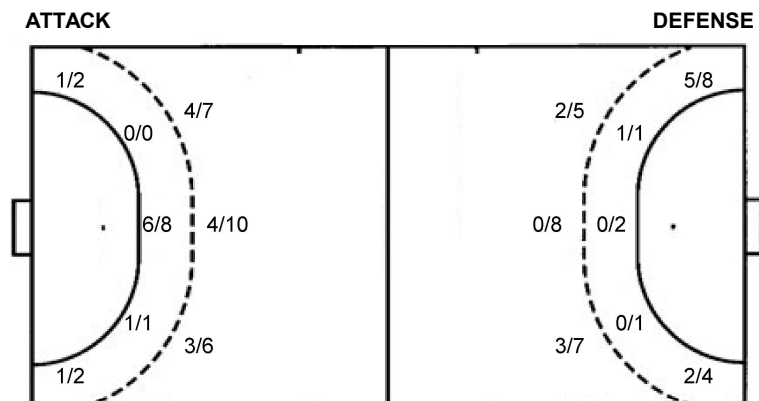

25th IHF Men's Junior World Championship 2025

Preliminary Round - Group C, 3. round

Match Team Statistics

Match No. 39

Korea 35 - 33 USA

(19 - 11) (16 - 22)

21.6.2025. 16:15

Attendance: 504

Arena Sosnowiec

Referees: Ioannis Fotakidis (GRE) / Charalampos Kintzidis (GRE)

Shot distribution by player

7 S. Kang 1/1 2/2 1/1	9 J. Moon 1/1 3/3 1 block	10 U. Jeong 1/1	11 M. Kwak 0/1	14 D. Lee 1/1 2/2 1 block	17 H. Kim 1/1 1/1 0/1 1/1 1/1 lob	19 D. Choe 0/1	TOTAL 5/6 3/4 0/1 0/1 1/1 13/16 3/10 7/7 1 miss. 2 block 2/2 lob
23 H. Lee 1/2 0/1 2/2 1/2	25 B. Park 0/1	39 J. Kim 1/1 2/2 1/1 lob	44 D. Kim 0/1 0/1 1/1	63 M. Lee 1/1 1/1 3/4 0/3 1/1 1 miss.	90 S. Park 0/1 1/1 1/1		

Saves distribution goalkeepers

12 S. Kang 1/2 0/2 1/3 0/3 1/1 0/2	88 H. Park 0/1 0/1	92 H. Kim 2/5 1/1 1/5 0/1 1/1 3/6 1/4 1/8	TOTAL 3/7 1/1 1/7 0/1 2/4 3/10 2/5 1/11

Shots by position

7m penalties 3/3
Fastbreak 2/3
Breakthrough 8/8
Long dist. 2/2

7m penalties 1/2
Fastbreak 6/6
Breakthrough 13/13
Long dist. 0/0

Shooting statistics

Position	Goals	Sav.	Miss.	Post	Blk.	Total	%
Back (9m)	11	9	1	0	2	23	48
Line (6m)	7	2	0	0	0	9	78
Wing	2	2	0	0	0	4	50
7m penalties	3	0	0	0	0	3	100
Fastbreak	2	1	0	0	0	3	67
Breakthrough	8	0	0	0	0	8	100
Total	33	14	1	0	2	50	66

Jersey number Tot. Total shooting 6m 6m (line) shooting 9m 9m shooting Wng Wing shooting FB Fastbreak sh. 7m 7m penalty sh.
Brk. Breakthrough sh. LD Long distance sh. As. Assists PC Pass clear chance E7 Earned 7m pen. TF Technical faults St. Steals
2m 2m punishments C7. Committed 7m E2 Earned 2m pun. YC. Yellow cards R/B Red/Blue cards Blk. Blocks S Starting Line-up