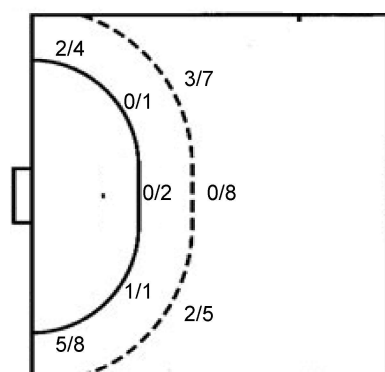

16 B. Pedersen

1/4		1/3
1/1		
3/14	6/8	0/4

TOTAL

1/6		1/3
1/1	1/1	0/1
3/16	7/10	0/7

Shots by position

ATTACK

DEFENSE

7m penalties 1/2
Fastbreak 6/6
Breakthrough 13/13
Long dist. 0/0