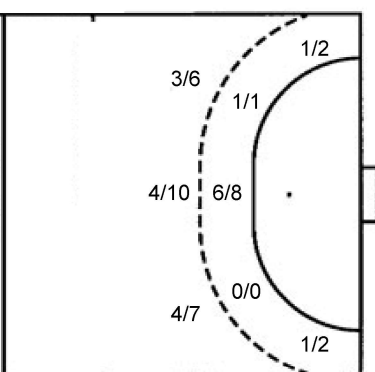

16 B. Pedersen

1/4		1/3
1/1		
3/14	6/8	0/4

TOTAL

1/6		1/3
1/1	1/1	0/1
3/16	7/10	0/7

Shots by position

ATTACK

DEFENSE

7m penalties 1/2
Fastbreak 6/6
Breakthrough 13/13
Long dist. 0/0