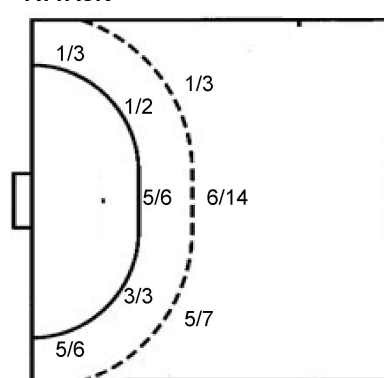

1/2		

TOTAL

9/11		3/3
1/2	2/4	1/1
14/20		5/6

8 post 1 miss. 1 block

Saves distribution goalkeepers

1 F. Suarez

0/3		0/1
0/3		0/2

12 L. Rodriguez

1/4	1/1	
0/2		
8/13	0/4	0/6

TOTAL

1/7	1/1	0/1
0/2		
8/16	0/4	0/8

Shots by position

ATTACK

7m penalties 1/1
Fastbreak 1/4
Breakthrough 4/6
Long dist. 2/2

DEFENSE

7m penalties 7/7
Fastbreak 1/3
Breakthrough 2/2
Long dist. 1/2