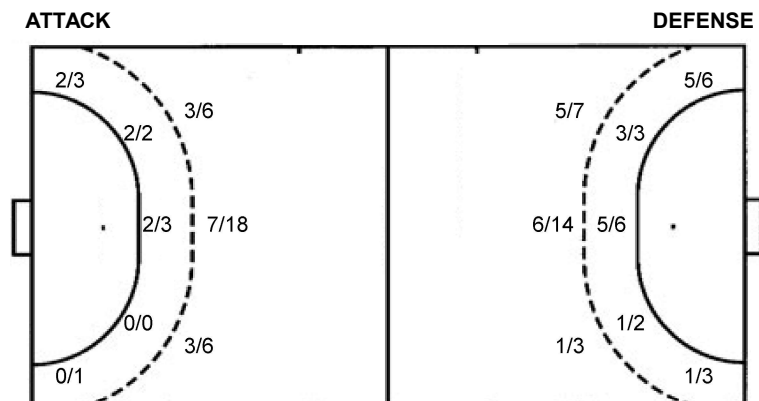

25th IHF Men's Junior World Championship 2025

Final Round, 23-24. place

Match Team Statistics

Match No. 105

Argentina 35 - 30 Korea

(15 - 15) (20 - 15)

27.6.2025. 09:30

Attendance: 50

Arena Sosnowiec

Referees: William Weijmans (NED) / Rick Wolbertus (NED)

Shot distribution by player

7 S. Kang 0/2 1/1	9 J. Moon 1/1 1/1 0/1 1/1 2/2 2 post 1 miss.	10 U. Jeong 2/2	11 M. Kwak 0/1	14 D. Lee	17 H. Kim 1/1 1/1 1/1	19 D. Choe 0/1 1/1 1/1 1 post
23 H. Lee 1/1 1/2 1 post	25 B. Park	39 J. Kim 1/1 0/1 1/1 4 miss. 1 block	44 D. Kim 1/1 0/1 1 block	63 M. Lee 1/1 1/1 4/6 1/1 4/4 1 miss.	90 S. Park 1/1	TOTAL 6/7 0/1 1/1 2/2 9/17 4/4 8/8 4 post 6 miss. 2 block

Saves distribution goalkeepers

12 S. Kang	88 H. Park 0/4 1/3 0/5 1/2	92 H. Kim 2/7 1/1 0/1 6/15 0/2 0/3	TOTAL 2/11 1/2 6/20 0/2 2/4 1/5

Shots by position

7m penalties 7/7
Fastbreak 1/3
Breakthrough 2/2
Long dist. 1/2

7m penalties 1/1
Fastbreak 1/4
Breakthrough 4/6
Long dist. 2/2

Shooting statistics

Position	Goals	Sav.	Miss.	Post	Blk.	Total	%
Back (9m)	13	6	6	3	2	30	43
Line (6m)	4	1	0	0	0	5	80
Wing	2	1	0	1	0	4	50
7m penalties	7	0	0	0	0	7	100
Fastbreak	1	2	0	0	0	3	33
Breakthrough	2	0	0	0	0	2	100
Total	29	10	6	4	2	51	57

Jersey number Tot. Total shooting 6m 6m (line) shooting 9m 9m shooting Wng Wing shooting FB Fastbreak sh. 7m 7m penalty sh.
Brk. Breakthrough sh. LD Long distance sh. As. Assists PC Pass clear chance E7 Earned 7m pen. TF Technical faults St. Steals
2m 2m punishments C7. Committed 7m E2 Earned 2m pun. YC. Yellow cards R/B Red/Blue cards Blk. Blocks S Starting Line-up