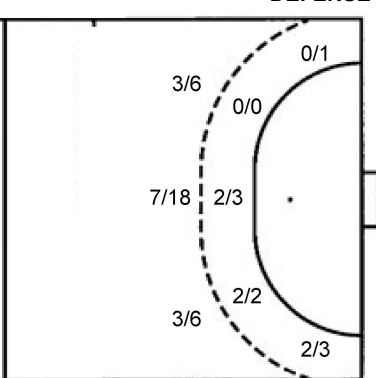

1/4	1/1	
0/2		
8/13	0/4	0/6

TOTAL

1/7	1/1	0/1
0/2		
8/16	0/4	0/8

Shots by position

ATTACK

7m penalties 1/1
Fastbreak 1/4
Breakthrough 4/6
Long dist. 2/2

DEFENSE

7m penalties 7/7
Fastbreak 1/3
Breakthrough 2/2
Long dist. 1/2

Shooting statistics

Position	Goals	Sav.	Miss.	Post	Blk.	Total	%
Back (9m)	12	7	0	4	1	24	50
Line (6m)	9	1	1	0	0	11	82
Wing	6	2	0	1	0	9	67
7m penalties	1	0	0	0	0	1	100
Fastbreak	1	1	0	2	0	4	25
Breakthrough	4	1	0	1	0	6	67
Total	33	12	1	8	1	55	60