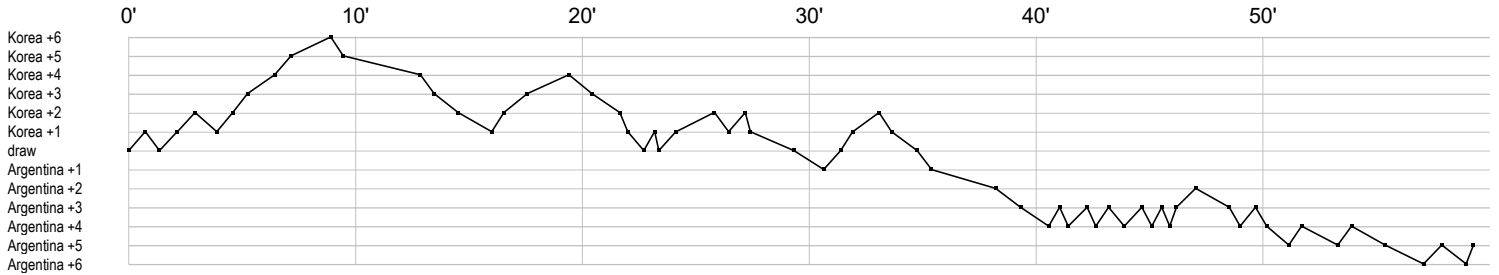

25th IHF Men's Junior World Championship 2025

Final Round, 23-24. place

Match Team Statistics

Match No. 105

Argentina 35 - 30 Korea

(15 - 15) (20 - 15)

27.6.2025. 09:30
Attendance: 50
Arena Sosnowiec

Referees: William Weijmans (NED) / Rick Wolbertus (NED)