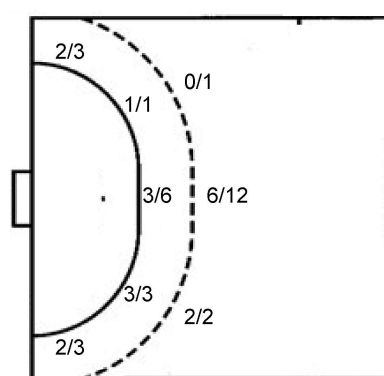

21 D. Okamoto

		0/1
0/1		1/1
0/2		0/3

TOTAL

1/3	2/2	0/3
2/6	1/2	1/1
2/8	3/4	0/10

Shots by position

ATTACK

7m penalties 2/2
Fastbreak 2/2
Breakthrough 7/8
Long dist. 1/1

DEFENSE