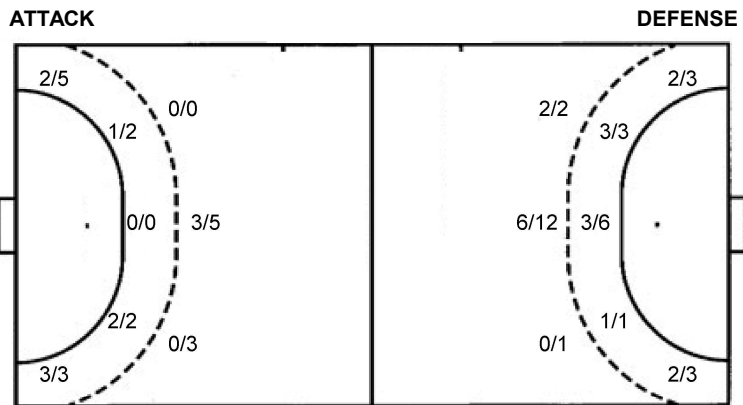

TOTAL

2/3	0/2	3/3
4/6	1/2	0/1
6/8	1/4	10/10

2 miss. 1 block

Saves distribution goalkeepers

12 H. Isa	99 M. Ali	TOTAL
0/1	0/2 1/4	0/2 1/4
0/1	1/1 1/1 2/6	1/2 1/1 2/6
	0/6 2/6 1/8	0/7 2/6 1/8

Shots by position