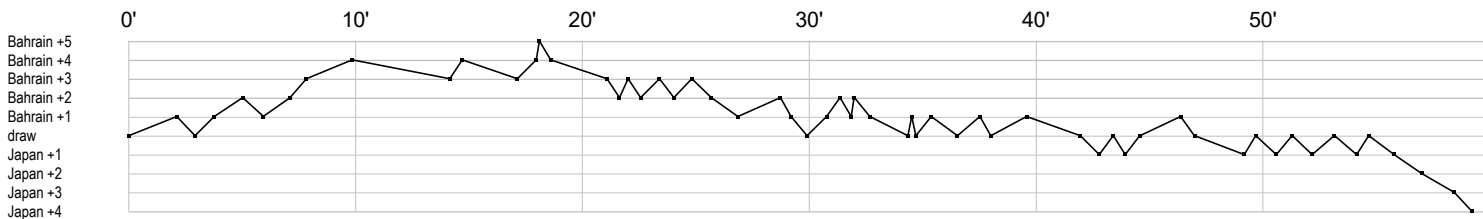

29th IHF Men's World Championship 2025

Croatia • Denmark • Norway

President's Cup II, 2. round

Match Team Statistics

Match No. 80

Japan 31 - 27 Bahrain

(13 - 13) (18 - 14)

24.1.2025. 15:30

Attendance: 150

Žatika Sport Centre

Referees: Petar Paradina (CRO) / Ante Mikelic (CRO)

Japan

1 Nakamura T	s	r	s	s	rr	s	r	r	sr	gt	r	r	r	s	r	sr	sr	s	r	r	r	s	s	r	r	r	r	
9 Sugioka N																												c
11 Nakamura T						f																						g
19 Tokuda S	f	yc	g			p																						g
21 Okamoto D	r	r	r	r	r	r																						s
24 Kitazume A						f																						a
26 Yano S																												g
27 Tamakawa H																												g
31 Yoshino T																												g
38 Mizumachi K																												g
39 Fujisaka N																												g
56 Arase R																												g
57 Nakaoki N																												g
67 Ishimine S																												g
68 Ichihara S																												g
70 Yamaguchi N																												g

Bahrain

3 Eid A																												g
10 Rabia M																												g
12 Isa H																												g
14 Qambar Q																												g
17 Kadhem A																												g
19 Ali M																												g
22 Ali H																												g
23 Alzaimoor M																												g
24 Abdulkarim A																												g
77 Khamis J																												g
89 Alfalahi S																												g
90 Abdulla A																												g
91 Alasheeri A																												g
93 Ahmed M																												g
95 Mohamed M																												g
99 Ali M																												g

In game	g Goal scored	f Missed shot	a Assist	t Technical faults	b Steal
2 2min suspension	e Earned 7m	c Committed 7m	y Yellow card	r Red Card	k Blue card
i Earned 2min.	x Block	4 4min suspension	p Pass for clear chance	s Saved shot	r Received goal