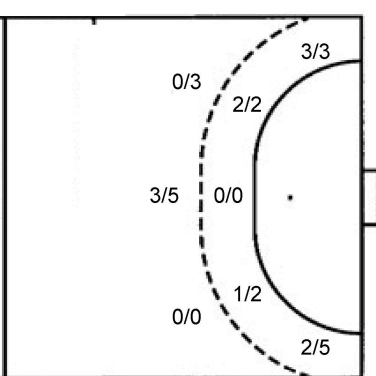

21 D. Okamoto

		0/1
0/1		1/1
0/2		0/3

TOTAL

1/3	2/2	0/3
2/6	1/2	1/1
2/8	3/4	0/10

Shots by position

ATTACK

7m penalties 2/2
Fastbreak 2/2
Breakthrough 7/8
Long dist. 1/1

DEFENSE