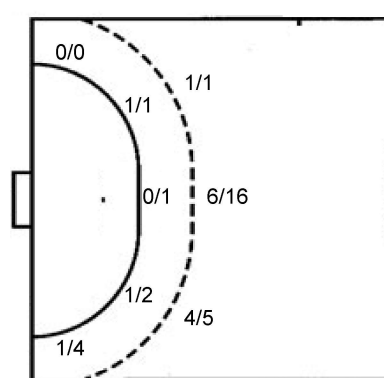

ATTACK

DEFENSE

7m penalties 3/3
Fastbreak 2/2
Breakthrough 7/8
Long dist. 2/2

7m penalties 3/5
Fastbreak 3/4
Breakthrough 7/12
Long dist. 0/0

Shooting statistics

Position	Goals	Sav.	Miss.	Post	Blk.	Total	%
Back (9m)	11	7	1	2	1	22	50
Line (6m)	2	2	0	0	0	4	50
Wing	1	2	0	1	0	4	25
7m penalties	3	0	0	0	0	3	100
Fastbreak	2	0	0	0	0	2	100
Breakthrough	7	0	0	1	0	8	88
Total	26	11	1	4	1	43	60