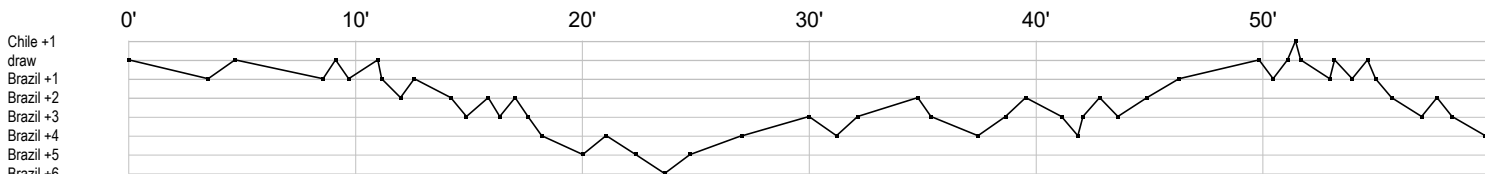

29th IHF Men's World Championship 2025

Croatia • Denmark • Norway

Main Round III, 1. round

Match Team Statistics

Match No. 58

Brazil 28 - 24 Chile

(13 - 10) (15 - 14)

22.1.2025. 15:30

Attendance: 857

Unity Arena

Referees: Ivan Pavicevic (MNE) / Milos Raznatovic (MNE)