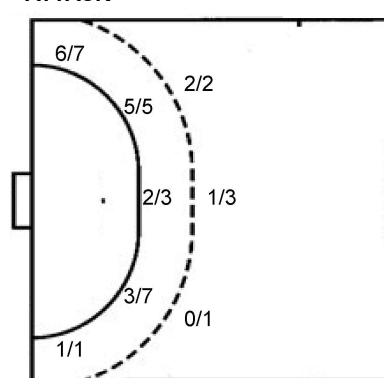

ATTACK

7m penalties 4/4
Fastbreak 2/6
Breakthrough 5/7
Long dist. 0/0

DEFENSE

7m penalties 2/3
Fastbreak 3/5
Breakthrough 11/15
Long dist. 1/2

Shooting statistics

Position	Goals	Sav.	Miss.	Post	Blk.	Total	%
Back (9m)	3	1	1	0	1	6	50
Line (6m)	10	5	0	0	0	15	67
Wing	7	1	0	0	0	8	88
7m penalties	4	0	0	0	0	4	100
Fastbreak	2	3	0	0	1	6	33
Breakthrough	5	2	0	0	0	7	71
Total	31	12	1	0	2	46	67