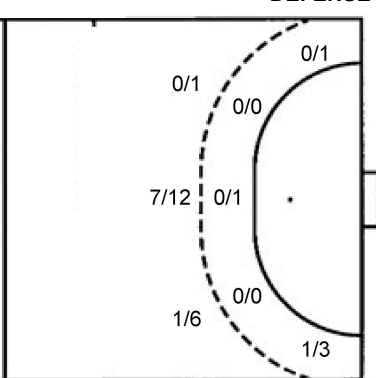

ATTACK

7m penalties 4/4
Fastbreak 2/6
Breakthrough 5/7
Long dist. 0/0

DEFENSE

7m penalties 2/3
Fastbreak 3/5
Breakthrough 11/15
Long dist. 1/2

Shooting statistics

Position	Goals	Sav.	Miss.	Post	Blk.	Total	%
Back (9m)	3	1	1	0	1	6	50
Line (6m)	10	5	0	0	0	15	67
Wing	7	1	0	0	0	8	88
7m penalties	4	0	0	0	0	4	100
Fastbreak	2	3	0	0	1	6	33
Breakthrough	5	2	0	0	0	7	71
Total	31	12	1	0	2	46	67