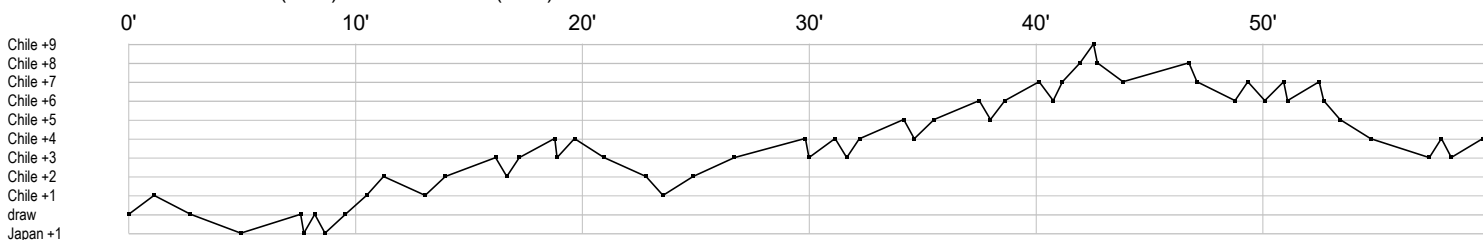

29th IHF Men's World Championship 2025

Croatia • Denmark • Norway

Group F, 3. round

Match Team Statistics

Match No. 45

Japan 26 - 31 Chile

(11 - 14) (15 - 17)

20.1.2025. 18:00

Attendance: 1289

Unity Arena

Referees: Vladimir Jovandic (SRB) / Marko Sekulic (SRB)