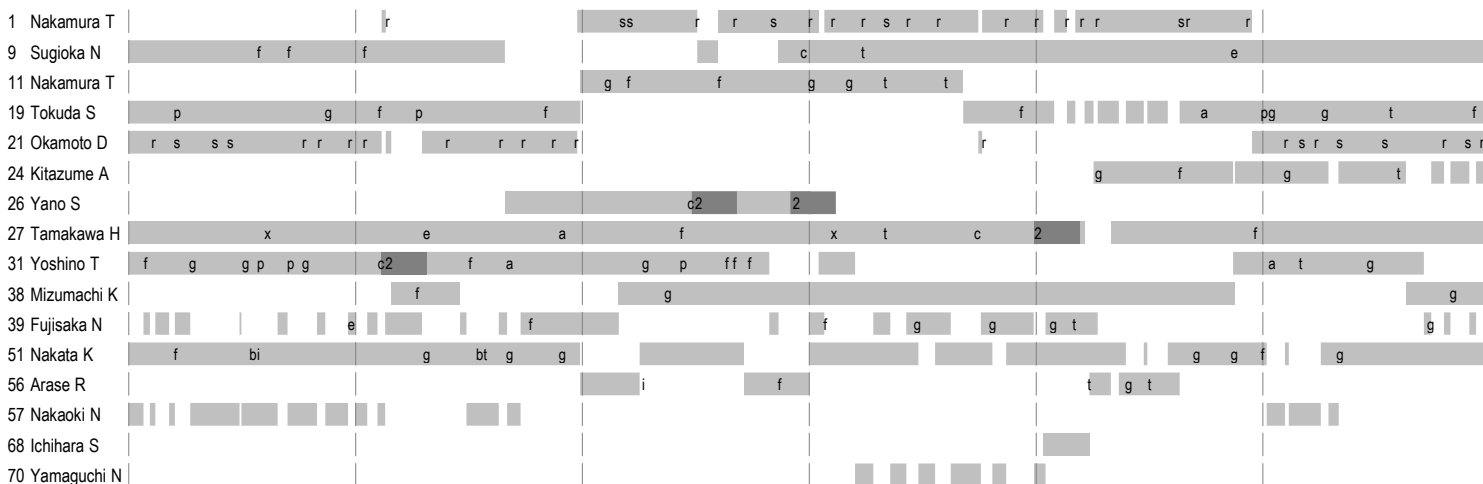

(11 - 14) (15 - 17)

20.1.2025. 18:00

Attendance: 1289

Unity Arena

Referees: Vladimir Jovandic (SRB) / Marko Sekulic (SRB)

Japan

Chile

In game	g Goal scored	f Missed shot	a Assist	t Technical faults	b Steal
2 2min suspension	e Earned 7m	c Committed 7m	y Yellow card	r Red Card	k Blue card
i Earned 2min.	x Block	4 4min suspension	p Pass for clear chance	s Saved shot	r Received goal