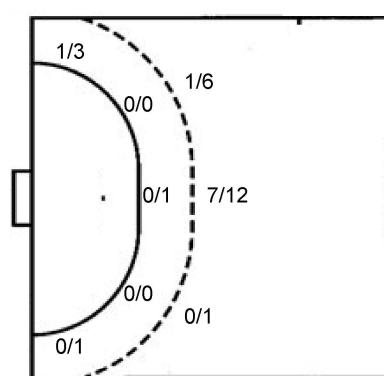

21 D. Okamoto

1/2	1/3	1/4
3/3		0/2
0/3		1/6

TOTAL

2/4	1/3	1/7
5/5		0/2
0/7	1/2	2/13

Shots by position

ATTACK

7m penalties 2/3
Fastbreak 3/5
Breakthrough 11/15
Long dist. 1/2

DEFENSE