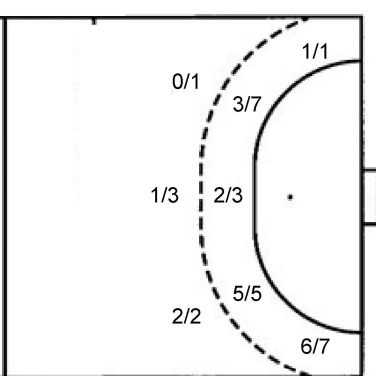

21 D. Okamoto

1/2	1/3	1/4
3/3		0/2
0/3		1/6

TOTAL

2/4	1/3	1/7
5/5		0/2
0/7	1/2	2/13

Shots by position

ATTACK

7m penalties 2/3
Fastbreak 3/5
Breakthrough 11/15
Long dist. 1/2

DEFENSE