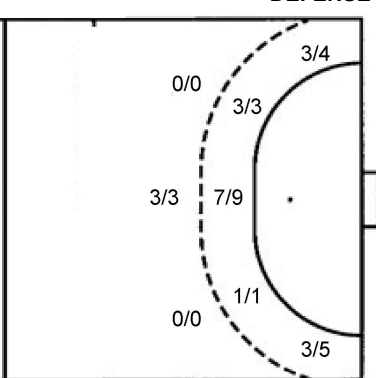

1/1		

32 D. Salgado

1/1		
		0/1

55 F. Ahumada

		1/1

TOTAL

2/4	1/1	4/5
3/5	1/3	3/4
7/9	4/4	4/6

2 post 2 miss. 1/1 lob

ATTACK

7m penalties	2/2
Fastbreak	3/4
Breakthrough	9/12
Long dist.	0/0

DEFENSE

7m penalties	5/6
Fastbreak	6/6
Breakthrough	10/17
Long dist.	1/1

Shooting statistics

Position	Goals	Sav.	Miss.	Post	Blk.	Total	%
Back (9m)	5	4	0	1	0	10	50
Line (6m)	9	5	1	0	0	15	60
Wing	2	1	0	0	0	3	67
7m penalties	2	0	0	0	0	2	100
Fastbreak	3	1	0	0	0	4	75
Breakthrough	9	1	1	1	0	12	75
Total	30	12	2	2	0	46	65