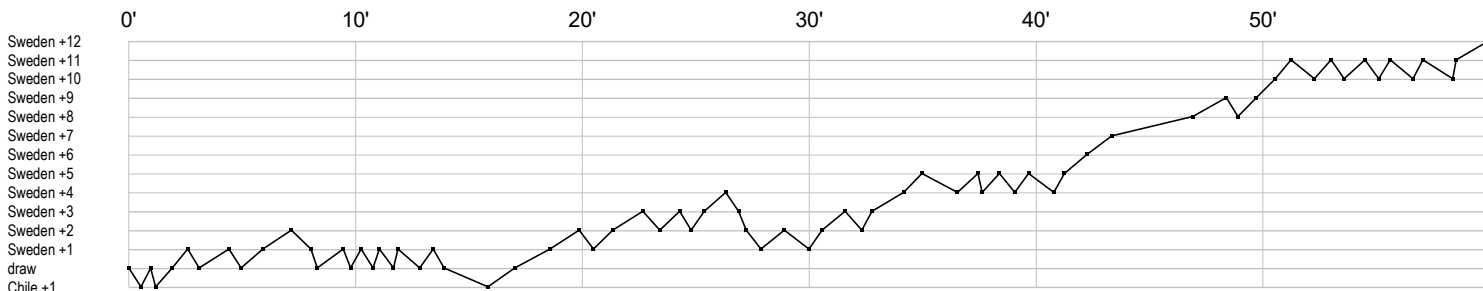

29th IHF Men's World Championship 2025

Croatia • Denmark • Norway

Group F, 2. round

Match Team Statistics

Match No. 32

Chile 30 - 42 Sweden

(19 - 20) (11 - 22)

18.1.2025. 20:30

Attendance: 4256

Unity Arena

Referees: Cristina Lovin (ROU) / Simona Stancu (ROU)

Chile

1	Gonzalez V	|	r	|	s	|	r	r	r	r	sr	r	r	r	r	r	r	r	r	r	r	r	r	r	r	r	r	r	r	
4	Feuchtmann	g	g	p	bfa	|	2	|	pa	f	f	|	g	a	p	t	atgb	g	2	|	tb	|	g	t	|	|	|	|	|	|
6	Delgado A	|	|	|	|	|	|	f	|	t	t	|	|	|	|	|	|	|	|	|	|	|	|	f	t	|	|	|	t	
7	Aedo R	|	f	|	|	|	|	|	|	|	|	|	|	|	|	|	|	|	|	|	|	|	|	|	|	2	|	|	|	
9	Freljij J	|	|	|	|	|	|	|	|	|	|	|	|	|	|	|	|	|	|	|	|	|	|	|	|	|	|	|	|	
11	Salinas E	|	|	|	|	|	|	|	|	|	|	|	|	|	|	|	|	|	|	|	|	|	|	|	|	|	|	|	|	
12	Garcia F	r	sr	r	r	r	|	s	r	r	r	r	r	|	r	r	sr	r	r	r	sr	|	|	|	|	|	|	|	|	
14	Illesca B	|	fc	f	pg	c	t	|	|	|	|	|	|	|	|	|	|	|	|	|	|	|	|	|	|	|	|	|	|	
17	Salinas R	|	ap	|	tg	|	ag	|	a	|	g	|	g	|	|	|	|	|	|	|	|	|	|	|	|	|	|	|	|	
18	Oyarzún C	|	|	|	|	|	|	|	|	|	|	|	|	|	|	|	|	|	|	|	|	|	|	|	|	|	c	|	|	
22	Paya M	|	|	|	|	|	|	|	|	|	|	|	|	|	|	|	|	|	|	|	|	|	|	|	|	|	|	|	|	
25	Mesias J	|	|	|	|	|	|	|	|	|	|	|	|	|	|	|	|	|	|	|	|	|	|	|	|	|	|	|	|	
28	Scaramelli L	|	|	|	|	|	|	|	|	|	|	|	|	|	|	|	|	|	|	|	|	|	|	|	|	|	|	|	|	
30	Ayala D	|	|	|	|	|	|	|	|	|	|	|	|	|	|	|	|	|	|	|	|	|	|	|	|	|	|	|	|	
32	Salgado D	|	|	|	|	|	|	|	|	|	|	|	|	|	|	|	|	|	|	|	|	|	|	|	|	|	|	|	|	
55	Ahumada F	|	|	|	|	|	|	|	|	|	|	|	|	|	|	|	|	|	|	|	|	|	|	|	|	|	|	|	|	

Sweden

2	Carlsbogard J	|	ae	|	ta	|	f	|	p	|	2	|	f	|	|	|	|	|	|	|	|	|	|	|	|	|	|	|	|	
6	Möller F	|	g	|	g	|	e	|	g	|	|	|	g	|	ba	|	g	|	2	|	|	|	|	|	|	|	|	|	|	
10	Ekberg N	|	g	|	g	|	g	|	gt	|	g	|	|	|	|	|	|	|	|	|	|	|	|	|	|	|	|	|	|	
13	Karlsson S	|	|	|	|	|	|	|	|	|	|	|	|	|	|	|	|	|	|	|	|	|	|	|	|	|	|	|	|	
15	Wanne H	|	|	|	|	|	|	|	|	|	|	|	|	|	|	|	|	|	|	|	|	|	|	|	|	|	|	|	|	
16	Thulin T	|	|	|	|	|	|	|	|	|	|	|	|	|	|	|	|	|	|	|	|	|	|	|	|	|	|	|	|	
22	Pellas L	|	|	|	|	|	|	|	|	|	|	|	|	|	|	|	|	|	|	|	|	|	|	|	|	|	|	|	|	
23	Lagergren A	|	|	|	|	|	|	|	|	|	|	|	|	|	|	|	|	|	|	|	|	|	|	|	|	|	|	|	|	
24	Gottfridsson J	|	a	|	t	|	|	|	|	|	|	|	|	|	|	|	|	|	|	|	|	|	|	|	|	|	|	|	|	
28	Edvardsson J	|	|	|	|	|	|	|	|	|	|	|	|	|	|	|	|	|	|	|	|	|	|	|	|	|	|	|	|	
29	Svensson	|	|	|	|	|	|	|	|	|	|	|	|	|	|	|	|	|	|	|	|	|	|	|	|	|	|	|	|	
33	Sandell L	|	f	|	e	|	|	|	|	|	|	|	|	|	|	|	|	|	|	|	|	|	|	|	|	|	|	|	|	
35	Nilsson A	|	|	|	|	|	|	|	|	|	|	|	|	|	|	|	|	|	|	|	|	|	|	|	|	|	|	|	|	
42	Johansson E	|	|	|	|	|	|	|	|	|	|	|	|	|	|	|	|	|	|	|	|	|	|	|	|	|	|	|	|	
45	Forsell	|	|	|	|	|	|	|	|	|	|	|	|	|	|	|	|	|	|	|	|	|	|	|	|	|	|	|	|	
51	Norsten F	r	r	s	r	sss	r	|	rr	r	r	r	r	|	sr	s	s	s	r	|	r	r	s	rr	r	r	r	r	r	s

In game	g Goal scored	f Missed shot	a Assist	t Technical faults	b Steal
2 2min suspension	e Eearned 7m	c Committed 7m	y Yellow card	r Red Card	k Blue card
i Eearned 2min.	x Block	4 4min suspension	p Pass for clear chance	s Saved shot	r Received goal