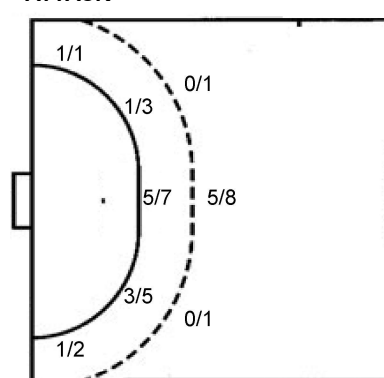

ATTACK

7m penalties	2/2
Fastbreak	3/4
Breakthrough	9/12
Long dist.	0/0

DEFENSE

7m penalties	5/6
Fastbreak	6/6
Breakthrough	10/17
Long dist.	1/1

Shooting statistics

Position	Goals	Sav.	Miss.	Post	Blk.	Total	%
Back (9m)	5	4	0	1	0	10	50
Line (6m)	9	5	1	0	0	15	60
Wing	2	1	0	0	0	3	67
7m penalties	2	0	0	0	0	2	100
Fastbreak	3	1	0	0	0	4	75
Breakthrough	9	1	1	1	0	12	75
Total	30	12	2	2	0	46	65