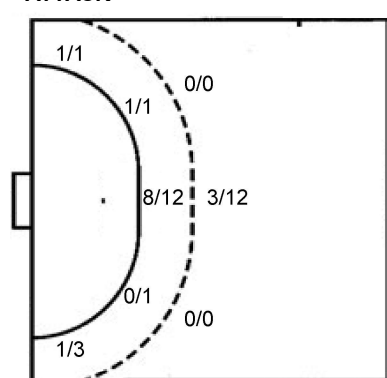

29th IHF Men's World Championship 2025

Croatia • Denmark • Norway

Group F, 1. round

Match Team Statistics

Match No. 15

Spain 31 - 22 Chile

(17 - 13) (14 - 9)

16.1.2025. 18:00

Attendance: 644

Unity Arena

Referees: Denis Bolic (AUT) / Christoph Hurich (AUT)

Shot distribution by player

4 E. Feuchtmann

3/6	1/1	1/1

1 block

6 A. Delgado

	0/1	
1/3		

7 R. Aedo

1/1		
		1/1
		1/1

9 J. Freljij

1/2		
1/1		1/1

11 E. Salinas

0/1	1/1	1/1
2/3		1/1

1 miss.

14 B. Illesca

	0/1	

17 R. Salinas

		0/1
	0/1	
1/1		0/2

18 C. Oyarzún

22 M. Paya

0/1	0/1	
		1/1

25 J. Mesías

	1/1	

2 miss.

28 L. Scaramelli

	0/1	

30 D. Ayala

32 D. Salgado

		0/1

1 post

55 F. Ahumada

1/1		
1/1		

TOTAL

2/3	1/3	1/2
2/4	0/3	1/2
8/14	2/2	5/7

1 post 3 miss. 1 block

Saves distribution goalkeepers

1 V. Gonzalez

0/1		1/2
0/1		3/5
1/3	1/2	1/6

12 F. Garcia

0/4	0/1	1/5
1/3		2/3
1/3	2/3	0/3

TOTAL

0/5	0/1	2/7
1/4		5/8
2/6	3/5	1/9

Shots by position

ATTACK

7m penalties 3/4
Fastbreak 2/3
Breakthrough 3/8
Long dist. 0/0