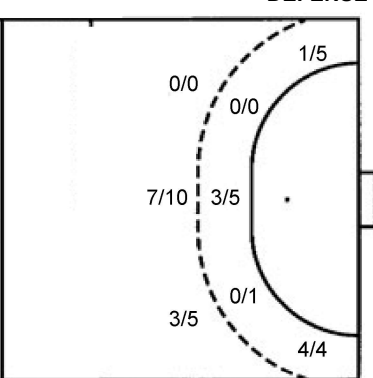

7m penalties 3/6
Fastbreak 4/6
Breakthrough 6/8
Long dist. 0/0

Shooting statistics

Position	Goals	Sav.	Miss.	Post	Blk.	Total	%
Back (9m)	3	6	2	0	1	12	25
Line (6m)	9	5	0	0	0	14	64
Wing	2	1	0	1	0	4	50
7m penalties	3	1	0	0	0	4	75
Fastbreak	2	0	1	0	0	3	67
Breakthrough	3	5	0	0	0	8	38
Total	22	18	3	1	1	45	49