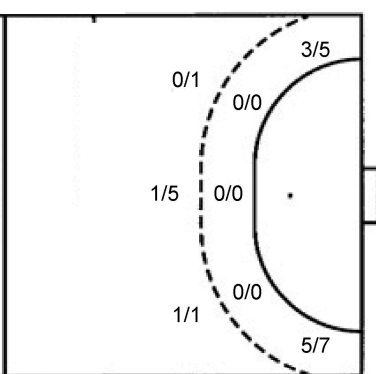

TOTAL

0/4		1/3
0/2		0/5
3/8	2/7	0/7

Shots by position

ATTACK

7m penalties 3/4
Fastbreak 3/3
Breakthrough 8/11
Long dist. 0/0

DEFENSE

7m penalties 6/8
Fastbreak 3/3
Breakthrough 12/12
Long dist. 1/1

Shooting statistics