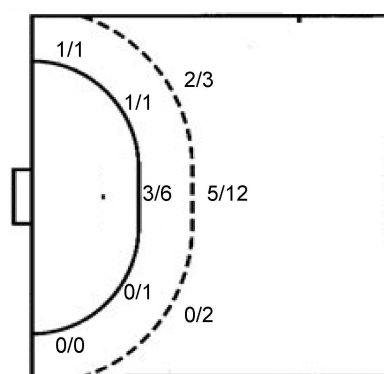

TOTAL

0/4		1/3
0/2		0/5
3/8	2/7	0/7

Shots by position

ATTACK

7m penalties 3/4
Fastbreak 3/3
Breakthrough 8/11
Long dist. 0/0

DEFENSE

7m penalties 6/8
Fastbreak 3/3
Breakthrough 12/12
Long dist. 1/1

Shooting statistics