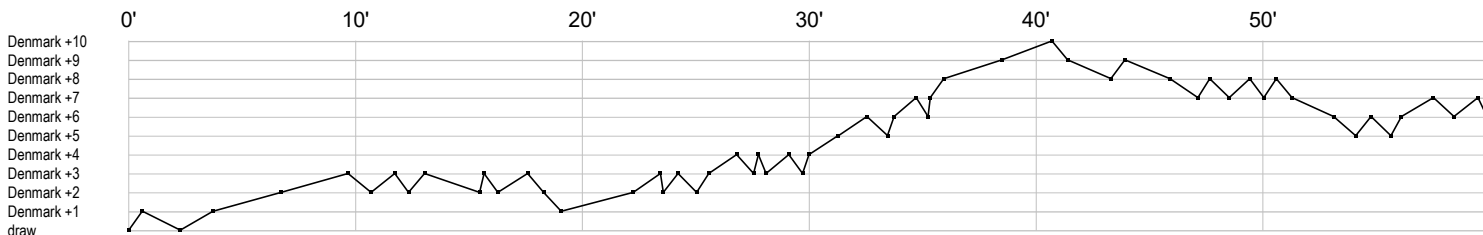

29th IHF Men's World Championship 2025

Croatia • Denmark • Norway

Final Round, Finals

Match Team Statistics

Match No. 108

Croatia 26 - 32 Denmark

(12 - 16) (14 - 16)

2.2.2025. 18:00

Attendance: 13384

Unity Arena

Referees: Ignacio Garcia (ESP) / Andreu Marin Lorente (ESP)

Croatia

1 Kuzmanović	r r r r r r s r s s r r r r r r r f sr r r r r r
5 Duvnjak D	f a y a e 2
6 Šošarić M	b g f a g g g g
9 Klarica L	i t g p p g i c f a g c g
10 Šimić J	f
11 Srna Z	f p f t a t 2c a 2 a f x t a p b 2
18 Karačić I	g g a f f
20 Maraš M	c2 e2
30 Mamić M	c
35 Pešić I	r r r s r r r r r r r sr
41 Lučin T	f g p f t c
51 Martinović I	f g g g a g f g f g t f
52 Šušnja L	x
53 Šipić M	f f g e g
57 Glavaš F	t g g f
62 Jelinić M	g g c2 t g b ei

Denmark

3 Kirkelokke N	g f 2 g c
4 Landin	c t g 2c
7 Jakobsen E	g f g b g g f g f
11 Lauge	p p e tf ip g f
12 Nielsen E	sr s s s r r r r s r r s s r r s r r r s r a r s sr r r r r r sr s
15 Saugstrup	y b 2 ba 2
16 Green J	s r r
19 Gidsel M	a a g i e t g g g a i a g e g e b g t g f g g t t
22 Mensah	
25 Jorgensen L	g g c e
26 Á Plógv	f g g g
33 Siersbak	
34 Hald Jensen	
42 Arnoldsen T	a
43 Pyttlick S	g t ei g a p t a g a ei a g f t f a e a
45 Madsen E	g g g fg

In game	g Goal scored	f Missed shot	a Assist	t Technical faults	b Steal
2 2min suspension	e Earned 7m	c Committed 7m	y Yellow card	r Red Card	k Blue card
i Earned 2min.	x Block	4 4min suspension	p Pass for clear chance	s Saved shot	r Received goal