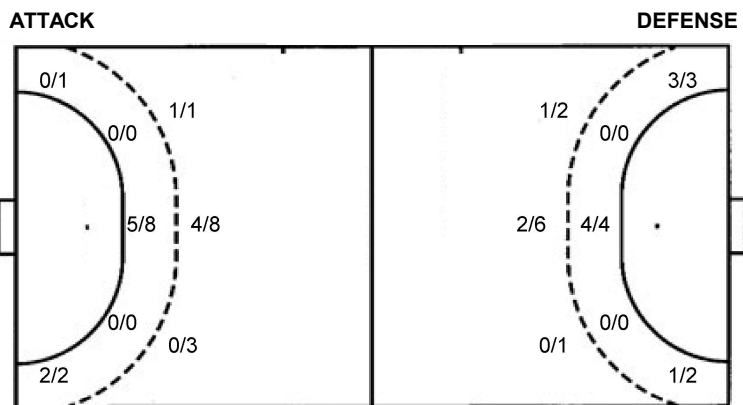

17th IHF Men's Club World Championship 2024

Final Round, Semifinals

Match Team Statistics

Match No. 12

SC Magdeburg 28 - 24 Al Ahly SC

(12 - 15) (16 - 9)

1.10.2024. 20:00

Attendance: 500

New Capital Sports Hall

Referees: Karim Gasmi (FRA) / Raouf Gasmi (FRA)

Shot distribution by player

2 S. Nabil [0/0] [0/0] [0/0]	5 M. Ramadan [2/2] [0/1] [1/1]	7 A. Ashour [0/0] [0/0] [1/1]	9 R. Ahmed [0/0] [0/0] [0/0]	10 A. Abdou [0/0] [0/0] [1/1]	13 S. Rashid [0/0] [0/0] [0/0]	17 A. Khairi [0/0] [0/0] [1/1]
				3 post 1 miss. 1 block		
19 O. Dahroug [0/0] [0/0] [1/1]	24 I. El Masry [0/0] [0/0] [0/0]	55 M. Lashien [0/0] [0/0] [0/0]	62 M. Magdy [0/0] [0/0] [1/1]	72 Y. Saifeldeen [0/0] [0/0] [0/0]	80 A. Adel [0/1] [0/1] [1/1]	98 O. Hassan [1/1] [0/1] [1/1]
			1 block			

TOTAL

3/3		3/3
0/1	0/3	2/2
7/8	4/5	5/6

3 post 1 miss. 2 block

Saves distribution goalkeepers

1 A. Homayed [0/3] [2/2] [0/1]	16 A. Taha [0/2] [0/0] [0/0]	TOTAL [0/5] [2/2] [0/1]
[3/4] [2/2] [1/2]		[3/4] [2/2] [1/2]
[2/9] [0/4] [1/9]		[2/9] [0/4] [1/9]

Shots by position

7m penalties 5/7
Fastbreak 3/3
Breakthrough 4/4
Long dist. 0/0

7m penalties 8/12
Fastbreak 1/1
Breakthrough 7/10
Long dist. 1/2

Shooting statistics

Position	Goals	Sav.	Miss.	Post	Blk.	Total	%
Back (9m)	5	2	0	3	2	12	42
Line (6m)	5	2	1	0	0	8	63
Wing	2	1	0	0	0	3	67
7m penalties	5	2	0	0	0	7	71
Fastbreak	3	0	0	0	0	3	100
Breakthrough	4	0	0	0	0	4	100
Total	24	7	1	3	2	37	65

Jersey number Tot. Total shooting 6m 6m (line) shooting 9m 9m shooting Wng Wing shooting FB Fastbreak sh. 7m 7m penalty sh.
Brk. Breakthrough sh. LD Long distance sh. As. Assists PC Pass clear chance E7 Earned 7m pen. TF Technical faults St. Steals
2m 2m punishments C7. Committed 7m E2 Earned 2m pun. YC. Yellow cards R/B Red/Blue cards Blk. Blocks S Starting Line-up

Handball statistics and livescore by Toma-soft ltd (www.toma-soft.hr)