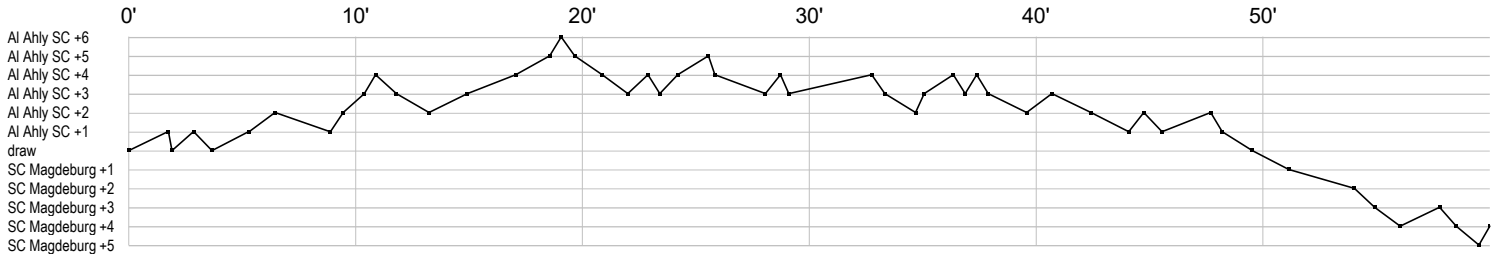

17th IHF Men's Club World Championship 2024

Final Round, Semifinals

Match Team Statistics

Match No. 12

SC Magdeburg 28 - 24 Al Ahly SC

(12 - 15) (16 - 9)

1.10.2024. 20:00

Attendance: 500

New Capital Sports Hall

Referees: Karim Gasmi (FRA) / Raouf Gasmi (FRA)

SC Magdeburg

1 Hernandez S	r r s r r | r r r s r | r r |	r r r r r | r	
3 Persson I	| g		e f
6 Musche M		g	g g g bf g g g
8 Zehnder M	g g	g g g f g	g f f g ei a f e
9 Zechel T	e		
10 Kristjansson	e a t | te |	g | t | i |	e | e | g a e f a ei a a
11 Pettersson D			
14 Magnusson O	f | t f | x		p g ig | c g
15 Serradilla A			
21 Lagergren A	f gi | e t |	g a f f	
22 Mertens L			
23 Saugstrup M	2c | f	x e	g 2
24 O'Sullivan C		c | b c	a
34 Damgaard M	g | ff | t		
54 Bergendahl O	2 | t		c c
80 Portner N		r r r r r	s r s r s g s s r

Al Ahly SC

1 Homayed A	s sr | r | r r s r r | r r sr | s s r r s r r | r s r r r s s r | r | r | r s r r		
2 Nabil S			t
5 Ramadan M	f c | f	t c g | g	g
7 Ashour A	g	c	g c2
9 Ahmed R			
10 Abdou A	a | ei c g x | f	t c | f c	e p f f t e f
13 Rashid S		a | t e	i a
16 Taha A		f	
17 Khairi A	2 | a | ie	a t a tg | g	p p
19 Dahroug O			2c | g c
24 El Masry I	c | b | c		2c
55 Lashien M		g g 2	
62 Magdy M		x g | f b	
72 Saifelddeen Y			g 2
80 Adel A	g | g |	g | g	f t f e
98 Hassan O	g | g bg | g t | g g		f 2 | f f

In game	g Goal scored	f Missed shot	a Assist	t Technical faults	b Steal
2 2min suspension	e Earned 7m	c Committed 7m	y Yellow card	r Red Card	k Blue card
i Earned 2min.	x Block	4 4min suspension	p Pass for clear chance	s Saved shot	r Received goal