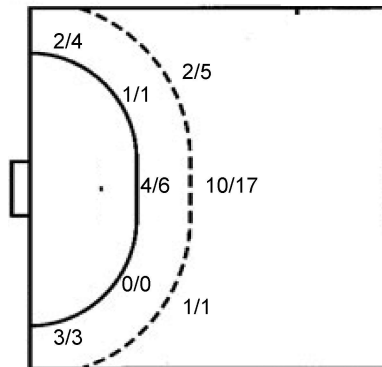

	1/1	
0/1		
0/6	0/2	0/4

12 E. Nielsen

2/3		1/1
	1/1	0/2
2/6	0/2	1/2

TOTAL

2/3	1/1	1/1
0/1	1/1	0/2
2/12	0/4	1/6

Shots by position

ATTACK

7m penalties	4/4
Fastbreak	3/5
Breakthrough	1/2
Long dist.	0/0