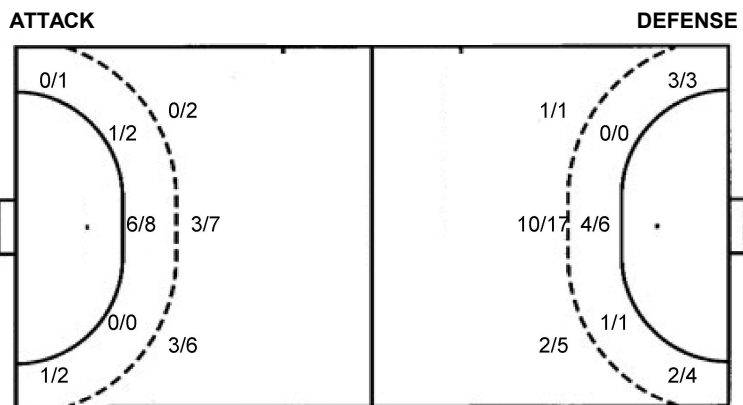

Shots by position

7m penalties 2/3
Fastbreak 1/1
Breakthrough 6/8
Long dist. 0/0

7m penalties 4/4
Fastbreak 3/5
Breakthrough 1/2
Long dist. 0/0

Shooting statistics

Position	Goals	Sav.	Miss.	Post	Blk.	Total	%
Back (9m)	6	3	2	1	3	15	40
Line (6m)	7	2	1	0	0	10	70
Wing	1	2	0	0	0	3	33
7m penalties	2	0	1	0	0	3	67
Fastbreak	1	0	0	0	0	1	100
Breakthrough	6	1	0	1	0	8	75
Total	23	8	4	2	3	40	58