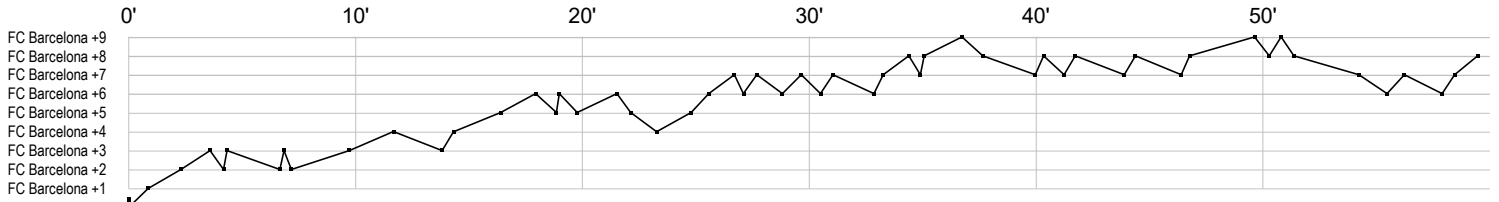

17th IHF Men's Club World Championship 2024

Group B, 3. round

Match Team Statistics

Match No. 9

AI Ahly SC 23 - 31 FC Barcelona

(10 - 17) (13 - 14)

29.9.2024. 20:00

Attendance: 1000

New Capital Sports Hall

Referees: Ivan Pavicevic (MNE) / Milos Raznatovic (MNE)

AI Ahly SC

1 Homayed A	r r r r ss r r r sr r r r s r r r r r
2 Nabil S	t
5 Ramadan M	f t f c t
7 Ashour A	f
9 Ahmed R	
10 Abdou A	f f g c f 2 f t g f g t g t g pf a
13 Rashid S	t t g t a i t g t
17 Khairi A	t e p g y a p a p g t f a t t g a t
19 Dahroug O	c g
24 El Masry I	x b c2 x
55 Lashien M	f a
62 Magdy M	t
72 Saifaldeen Y	g ei g i i e x
80 Adel A	g f f g t tg f g g g t
97 Ibrahim M	r s r r r s r r s r r r r r ss r r r
98 Hassan O	f g f

FC Barcelona

1 Perez de	r r r r r r r s r r r r r r
3 Bazan Legasa	2c b 2
9 Carlsbogard J	a f t a p g g g a f b a
10 Mem D	g c g a t p g f g f bf g
12 Nielsen E	s sr s r r s r s r r sr r r r s
13 Arino	g g e a
18 Janc B	t 2c
19 N'Guessan T	a i t f g
20 Gomez Abello	g f g g g t f g g
22 Gonçalves	x x 2 x
35 Makuc D	t t ei f f
40 Ortega	g g b f
44 Palomino	t bt g g
66 Richardson M	a pf g f g g t f t g
82 Da Sousa	t e e f t ab g g f g g
88 Cikusa Jelcic	a g p f

In game	g Goal scored	f Missed shot	a Assist	t Technical faults	b Steal
2 2min suspension	e Earned 7m	c Committed 7m	y Yellow card	r Red Card	k Blue card
i Earned 2min.	x Block	4 4min suspension	p Pass for clear chance	s Saved shot	r Received goal