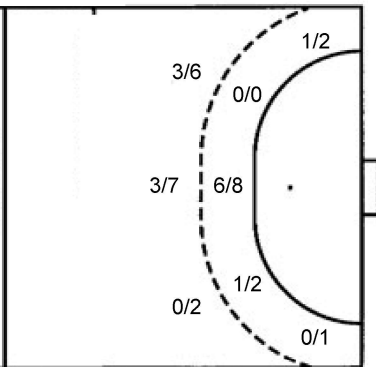

DEFENSE

7m penalties	2/3
Fastbreak	1/1
Breakthrough	6/8
Long dist.	0/0

Shooting statistics

Position	Goals	Sav.	Miss.	Post	Blk.	Total	%
Back (9m)	13	5	2	0	3	23	57
Line (6m)	5	1	0	1	0	7	71
Wing	5	1	0	1	0	7	71
7m penalties	4	0	0	0	0	4	100
Fastbreak	3	2	0	0	0	5	60
Breakthrough	1	1	0	0	0	2	50
Total	31	10	2	2	3	48	65

Jersey number Tot. Total shooting 6m 6m (line) shooting 9m 9m shooting Wng Wing shooting FB Fastbreak sh. 7m 7m penalty sh.
Brk. Breakthrough sh. LD Long distance sh. As. Assists PC Pass clear chance E7 Earned 7m pen. TF Technical faults St. Steals
2m 2m punishments C7. Committed 7m E2 Earned 2m pun. YC. Yellow cards R/B Red/Blue cards Blk. Blocks S Starting Line-up

Handball statistics and livescore by Toma-soft ltd (www.toma-soft.hr)