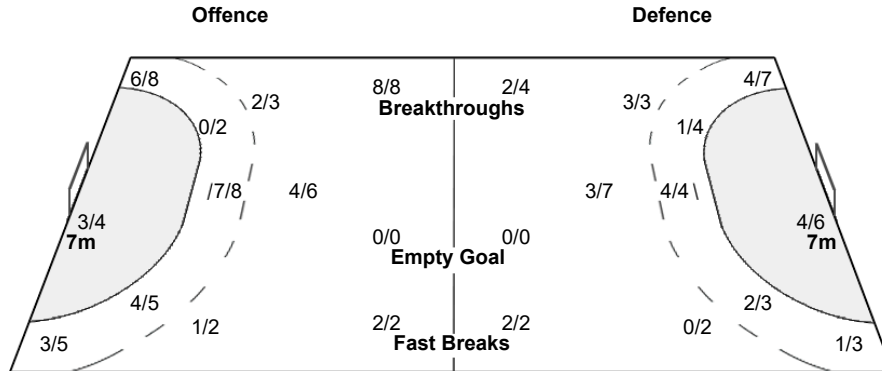

Match Team Statistics

Statistiques du match par équipe

Match 25

SWE 40 - 27 JPN
(16 - 9) (24 - 18)

Referees: SCHULZE R / TOENNIES T (GER)

SWE - Sweden

Shots Distribution

Players

Goals / Shots

2 CARLSBOGAARD J	5 DARJ M	6 MOELLER F	12 PALICKA A	13 KARLSSON S	15 WANNE H	16 THULIN T
0/1	1/1			1/1	1/1	
0/1				1/1		
	1/1	1/1		1/1	1/2	
		2/2				
					2-Post	

22 PELLAS L	23 LAGERGREN A	24 GOTTFRIDSSON J	28 EDVARDSSON J	32 BERGENDAHL O	33 SANDELL L	49 WALLINIUS K
	0/1	1/1			1/1	2/2
		0/1				
1/1	2/2	1/1	0/1	1/1	1/1	
1/1	1/2	2/2	4/4	1/1		1/1
	1-Missed					

Team
Goals / Shots

4/4	4/6	4/4
0/2	0/1	1/2
8/9	4/4	15/18

1-Missed 2-Post

Goalkeepers
Saves / Shots

2/2	1/3	2/4
4/5	1/1	1/3
1/12	1/1	0/9

12 PALICKA A

0/1		

16 THULIN T

2/2	1/3	2/4
4/5	1/1	1/3
1/11	1/1	0/9