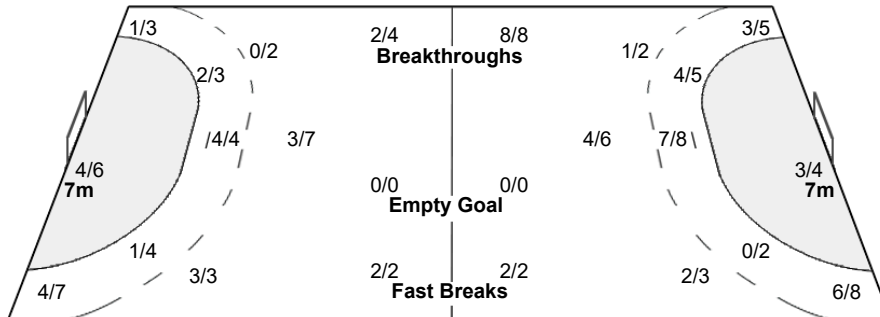

Match Team Statistics

Statistiques du match par équipe

Match 25

SWE 40 - 27 JPN
(16 - 9) (24 - 18)

Referees: SCHULZE R / TOENNIES T (GER)

JPN - Japan

Shots Distribution

Players

Goals / Shots

1 NAKAMURA T	2 YASUHIRA K	4 SAKURAI T	9 SUGIOKA N	13 YOSHIDA S	15 BAIG AY	19 TOKUDA S
	0/1		0/1 1/1 2/2			0/1
	0/1		0/2	0/1	1/1	
	1/2	1/1	4/4	4/4	2/2	1/1 0/1
	1-Missed					1-Missed
20 WATANABE J	21 OKAMOTO D	25 MOTOKI H	27 TAMAKAWA H	31 YOSHINO T	39 FUJISAKA N	44 TAKANO S
			0/1		1/1	
1/1		0/1				0/1
				1/1 2/2		
		2-Post		1-Blocked 1-Missed		

Team

Goals / Shots

0/2	2/3	2/4
1/5	0/1	2/3
11/12	0/1	9/9
3-Missed	2-Post	1-Blocked

Offence

Defence

Goalkeepers

Saves / Shots

0/4	2/6	0/4
2/2	1/1	1/2
1/9	0/4	3/18

1 NAKAMURA T

0/3	1/5	0/2
2/2		1/1
0/4	0/2	1/9

21 OKAMOTO D

0/1	1/1	0/2
	1/1	0/1
1/5	0/2	2/9

Legend:		
(C)	Captain	% Efficiency
9m	9-metre Shots	AS Assists
D	Direct Red Card	EG Empty Goal
No.	Uniform Number	RC Red Cards
TO	Turnovers	TP Time Played
YC	Yellow Cards	2Min 2-Minute Suspensions
		BC Blue Cards
		FB Fast Breaks
		S/S Saves/Shots
		Wing Wing Shots
		6m 6-metre Shots
		BS Blocked Shots
		G/S Goals/Shots
		ST Steals
		X Red Card After Third 2-Minute Suspension
		7m 7-metre Shots
		BT Breakthroughs
		N/A Not Applicable
		TF Technical Faults