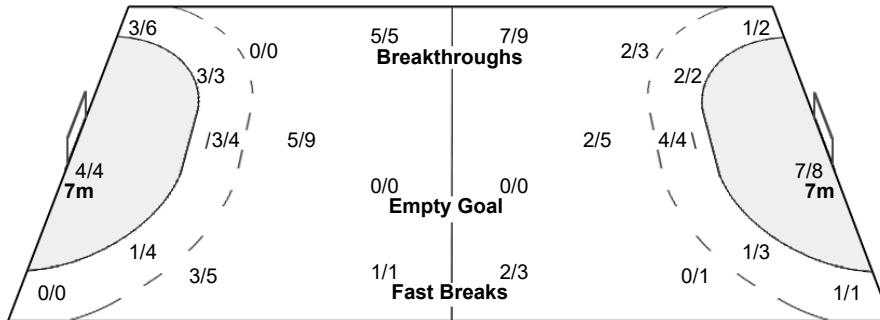

Match Team Statistics

Statistiques du match par équipe

Match 23

JPN 28 - 29 SLO
(15 - 15) (13 - 14)

Referees: HANSEN M / MADSEN J (DEN)

JPN - Japan

Shots Distribution

Players

Goals / Shots

1 NAKAMURA T	2 YASUHIRA K	4 SAKURAI T	9 SUGIOKA N	13 YOSHIDA S	15 BAIG AY	19 TOKUDA S
			1/1	0/2		
	4/4	4/4		1/1	1/2	0/1
				1/1	1/1	1/1
					1-Post	1-Blocked
						1-Missed
						1-Blocked
20 WATANABE J	21 OKAMOTO D	25 MOTOKI H	27 TAMAKAWA H	31 YOSHINO T	39 FUJISAKA N	44 TAKANO S
		1/2	1/1	0/1		
			1/1		1/1	1/1
1/1		2/2	1/1		2/2	1/1
		0/1			1-Post	
		1/1				

Team
Goals / Shots

2/2	1/4	3/4
2/3	0/1	1/1
10/10	3/4	6/6
1-Missed	2-Post	3-Blocked

Offence

Defence

Goalkeepers
Saves / Shots

1/7	3/5	1/1
1/4		
2/8	1/4	0/9

1 NAKAMURA T

1/4	2/3	
1/3		
0/3	1/3	0/3

21 OKAMOTO D

0/3	1/2	1/1
0/1		
2/5	0/1	0/6