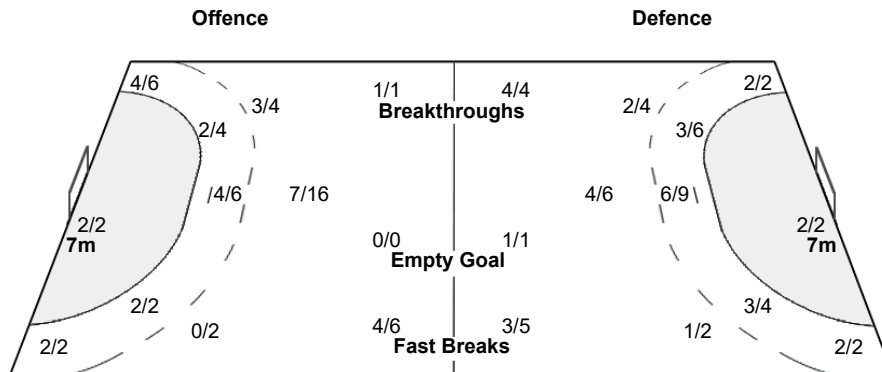

Match Team Statistics

Statistiques du match par équipe

Match 22

GER 33 - 31 ESP
(20 - 18) (13 - 13)

Referees: NACHEVSKI G / NIKOLOV S (MKD)

ESP - Spain

Shots Distribution

Players

Goals / Shots

1 PEREZ de VARGAS G	5 MAQUEDA J	10 DUJSHEBAEV A	12 CORRALES R	18 GARCIAINDIA I	20 SERDIO A	25 CASADO A
		0/1		1/1	2/2	0/1
		1/3		0/1	0/1	1/1
		1/1		0/1	1/1	1/1
		1-Missed				
28 GOMEZ A	36 TARRAFETA I	51 SANCHEZ-MIGALLON M	59 DUJSHEBAEV D	62 ODRIOZOLA K	70 FERNANDEZ D	99 RODRIGUEZ J
0/1			1/1		3/3	
1/1	1/1		0/1			
1/1	3/3		1/1			0/1
	1/1		1/1			
			1-Missed 1-Post	3-Blocked		

Team Goals / Shots

	3/4	3/4
2/3	2/4	5/9
4/8	5/5	7/8
2-Missed 1-Post 3-Blocked		

Goalkeepers Saves / Shots

1/5	2/3	1/4
3/5	2/5	2/8
0/4	0/7	0/3

1 PEREZ de VARGAS G

1/4	1/2	1/4
2/3	2/4	1/5
0/3	0/4	0/2

12 CORRALES R

0/1	1/1	
1/2		1/3
0/1	0/3	0/1

Legend:							
(C) Captain	% Efficiency	2Min 2-Minute Suspensions	6m 6-metre Shots	7m 7-metre Shots			
9m 9-metre Shots	AS Assists	BC Blue Cards	BS Blocked Shots	BT Breakthroughs			
D Direct Red Card	EG Empty Goal	FB Fast Breaks	G/S Goals/Shots	N/A Not Applicable			
No. Uniform Number	RC Red Cards	S/S Saves/Shots	ST Steals	TF Technical Faults			
TO Turnovers	TP Time Played	Wing Wing Shots	X Red Card After Third 2-Minute Suspension				
YC Yellow Cards