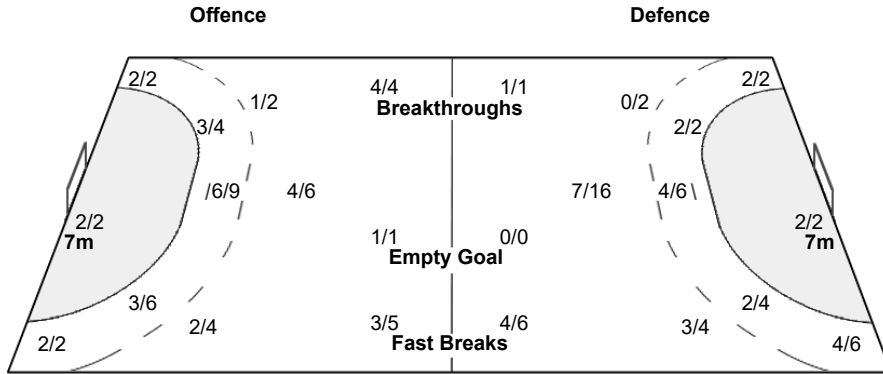

Match Team Statistics

Statistiques du match par équipe

Match 22

GER 33 - 31 ESP
(20 - 18) (13 - 13)

Referees: NACHEVSKI G / NIKOLOV S (MKD)

GER - Germany

Shots Distribution

Players

Goals / Shots

1 SPAETH D	4 GOLLA J	7 WITZKE L	11 HEYMANN S	14 FISCHER J	15 KNORR J	18 KOESTER J
	1/1 1/2 0/1	1/1 0/2	0/1		1/1 1/1	1/2 0/1
	1/1 2/2 2/2		1/1		1/1 2/2	

1-Post

23 USCINS R	25 HAEFNER K	33 WOLFF A	34 DAHMKE R	36 MERTENS L	44 STEINERT C	71 GRGIC M
2/3 1/2 1/1			1/2 1/1	1/1		1/1 1/1
1/1 1/1 1/1			1/1	1/1	2/2	

1-Post

Team
Goals / Shots

4/5	1/3	3/4
2/5	3/5	6/8
4/4	7/7	3/3

2-Post

Goalkeepers
Saves / Shots

	1/4	1/4
1/3	2/4	4/9
4/8	0/5	1/8

1 SPAETH D

	1/3	1/4
1/3	2/2	4/8
3/6	0/4	1/6

33 WOLFF A

	0/1	
	0/2	0/1
1/2	0/1	0/2