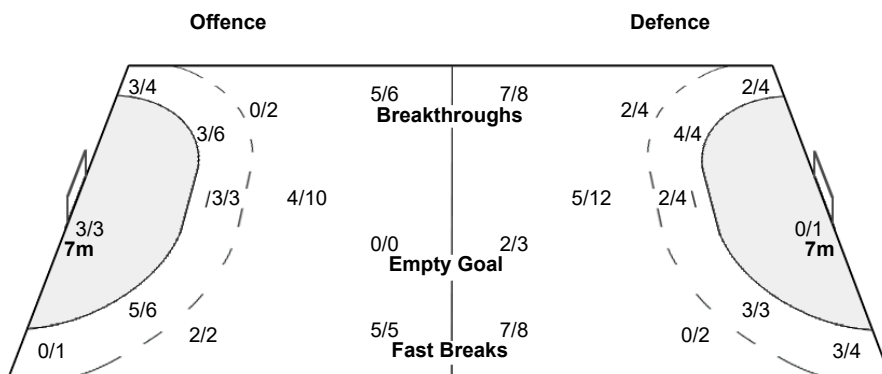

Match Team Statistics
Statistiques du match par équipe

Match 15

ESP 37 - 33 JPN
(20 - 18) (17 - 15)

Referees: PAVICEVIC I / RAZNATOVIC M (MNE)

JPN - Japan

Players
Goals / Shots

Shots Distribution

1 NAKAMURA T	2 YASUHIRA K	4 SAKURAI T	9 SUGIOKA N	13 YOSHIDA S	15 BAIG AY	19 TOKUDA S
	1/1 2/2		1/1		0/1	1/1 0/1
	0/1			0/1		0/1
	1/1 3/3	1/1	2/2 1/1	3/3	1/1	2/2 0/1 1/1
		1-Post			1-Blocked	
20 WATANABE J	21 OKAMOTO D	25 MOTOKI H	27 TAMAKAWA H	31 YOSHINO T	39 FUJISAKA N	44 TAKANO S
		1/1			1/1 2/2 2/2	
			1/1		0/1 1/1	
1/1 1/2 1/1		1/1			0/1 1/2	0/1
					1-Missed 1-Post	

Team
Goals / Shots

4/4	3/5	5/5
0/1	0/3	1/1
11/11	2/5	7/9
1-Missed	2-Post	1-Blocked

Goalkeepers
Saves / Shots

0/4	2/4	1/2
3/5	1/2	2/4
1/11	1/7	2/11

1 NAKAMURA T

	0/1	1/1
		1/2
1/4	0/1	1/3

21 OKAMOTO D

0/4	2/3	0/1
3/5	1/1	1/2
0/7	1/5	1/8

Legend:

(C) Captain	% Efficiency	2Min 2-Minute Suspensions	6m 6-metre Shots	7m 7-metre Shots
9m 9-metre Shots	AS Assists	BC Blue Cards	BS Blocked Shots	BT Breakthroughs
D Direct Red Card	EG Empty Goal	FB Fast Breaks	G/S Goals/Shots	N/A Not Applicable
No. Uniform Number	RC Red Cards	S/S Saves/Shots	ST Steals	TF Technical Faults
TO Turnovers	TP Time Played	Wing Wing Shots	X Red Card After Third 2-Minute Suspension	
YC Yellow Cards