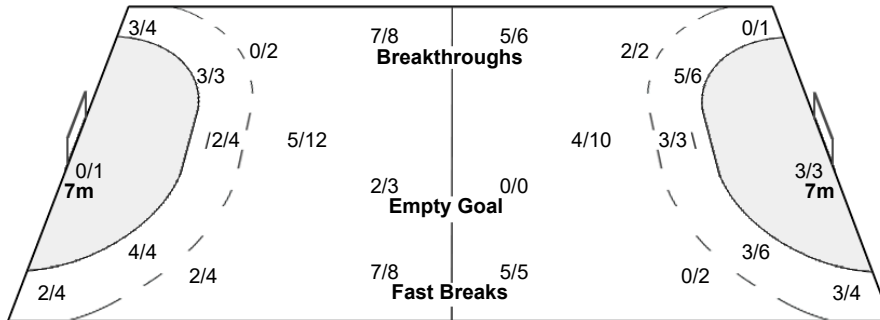

Match Team Statistics

Statistiques du match par équipe

Match 15

ESP 37 - 33 JPN
(20 - 18) (17 - 15)

Referees: PAVICEVIC I / RAZNATOVIC M (MNE)

ESP - Spain

Shots Distribution

Players

Goals / Shots

1 PEREZ de VARGAS G	5 MAQUEDA J	10 DUJSHEBAEV A	12 CORRALES R	18 GARCIAINDIA I	20 SERDIO A	25 CASADO A
	1/1	0/1		1/1		1/1
		1/1 2/2 1/1		1/1 1/1	1/1	2/2 0/1
		1-Post 1-Blocked		1-Post	1-Post	
28 GOMEZ A	36 TARRAFETA I	51 SANCHEZ-MIGALLON M	59 DUJSHEBAEV D	62 ODRIOZOLA K	70 FERNANDEZ D	99 RODRIGUEZ J
0/1 1/1		1/1	2/2 0/1	1/1 0/1	0/1	1/1
1/2 1/1	0/1		0/1 1/1 2/3	1/1 3/3	1/1 1/1 1/1	0/1 1/1
	1-Missed 1-Blocked		1-Missed			

Team
Goals / Shots

4/4	2/4	1/2
2/5	1/2	2/4
10/11	6/7	9/11
2-Missed	3-Post	2-Blocked

Offence

Goalkeepers
Saves / Shots

0/4	2/5	0/5
1/1	3/3	0/1
0/11	3/5	2/9

1 PEREZ de VARGAS G

	0/1	0/3
		0/1
0/6	1/3	0/3

12 CORRALES R

0/4	2/4	0/2
1/1	3/3	
0/5	2/2	2/6