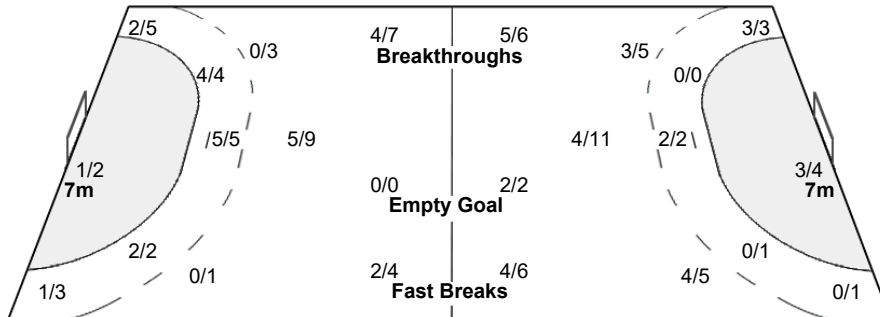

Match Team Statistics

Statistiques du match par équipe

Match 14

CRO 31 - 26 GER
(15 - 13) (16 - 13)

Referees: HORACEK V / NOVOTNY J (CZE)

GER - Germany

Shots Distribution

Players

Goals / Shots

1 SPAETH D	4 GOLLA J	7 WITZKE L	11 HEYMANN S	15 KNORR J	18 KOESTER J	23 USCINS R
		0/1				
	1/1	1/1		0/1	1/1	0/1
		2/3		0/1	1/1	0/1
	3/3		1/1	1/1		1/1
					0/1	2/2
					2-Missed	1-Blocked
					1-Blocked	1-Missed
						1-Blocked
25 HAEFNER K	33 WOLFF A	34 DAHMKE R	36 MERTENS L	44 STEINERT C	71 GRGIC M	80 KOHLBACHER J
			0/1	0/1	1/1	
		1/1				
1/1		1/1		0/1		
			0/1		0/1	
1-Post						

Team

Goals / Shots

1/2	0/2	2/2
3/5	0/1	3/4
4/7	5/6	8/10
3-Missed	1-Post	2-Blocked

Offence

Defence

Goalkeepers

Saves / Shots

1/5		1/2
0/9	3/5	1/5
0/3	2/5	0/5

1 SPAETH D

		0/1
0/1		0/2
0/1		0/1

33 WOLFF A

1/5		1/1
0/8	3/4	1/3
0/2	2/4	0/4

Legend:	
(C) Captain	% Efficiency
9m 9-metre Shots	AS Assists
D Direct Red Card	EG Empty Goal
No. Uniform Number	RC Red Cards
TO Turnovers	TP Time Played
YC Yellow Cards	
2Min 2-Minute Suspensions	6m 6-metre Shots
BC Blue Cards	BS Blocked Shots
FB Fast Breaks	G/S Goals/Shots
S/S Saves/Shots	ST Steals
Wing Wing Shots	X Red Card After Third 2-Minute Suspension
	7m 7-metre Shots
	BT Breakthroughs
	N/A Not Applicable
	TF Technical Faults