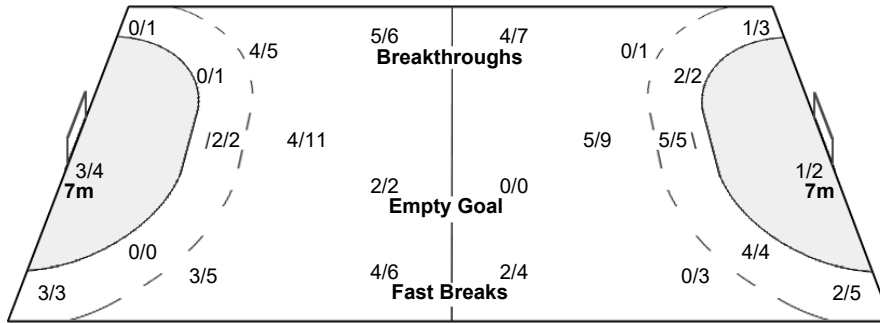

Match Team Statistics

Statistiques du match par équipe

Match 14

CRO 31 - 26 GER
(15 - 13) (16 - 13)

Referees: HORACEK V / NOVOTNY J (CZE)

CRO - Croatia

Shots Distribution

Players

Goals / Shots

1 KUZMANOVIC D	2 MIHIC L	5 DUVNJAK D	6 SOSTARIC M	9 KLARICA LL	11 SRNA Z	12 MANDIC M
	1/1	0/1	1/2		1/1	
	1/1	1/1	1/1		0/1	
	1-Post	1-Post		1-Post	1-Missed	
17 SARAC J	33 CINDRIC L	40 GRAHOVAC N	41 LUCIN T	51 MARTINOVIC I	53 SIPIC M	93 NACINOVIC V
	3/3			3/3	1/1	
	1/1	0/1	0/1	2/2		
	1-Post		1-Post	1-Post	1-Blocked	

Team
Goals / Shots

4/5		1/2
9/9	2/5	4/5
3/3	3/5	5/5
1-Missed	6-Post	1-Blocked

Offence

Defence

Goalkeepers
Saves / Shots

1/2	2/2	0/2
2/5	1/1	1/4
3/7	1/6	2/10

1 KUZMANOVIC D

1/2	2/2	0/2
2/5	1/1	1/4
3/7	1/6	1/9

12 MANDIC M

		1/1