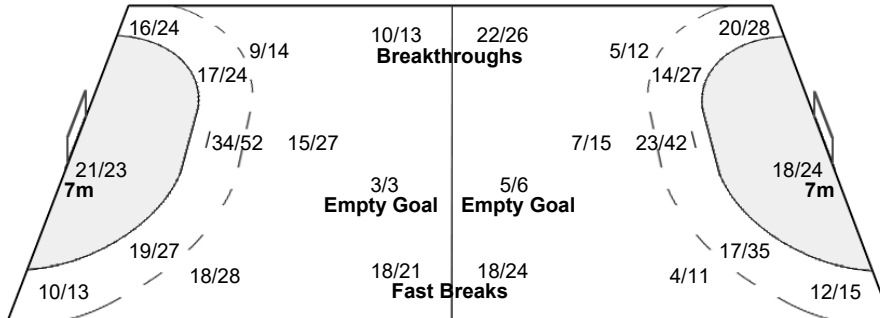

Team

Goals / Shots

28/28	3/7	34/36
15/19	2/6	22/39
33/41	10/11	44/49

15-Missed 10-Post 9-Blocked

Offence

Defence

Goalkeepers

Saves / Shots