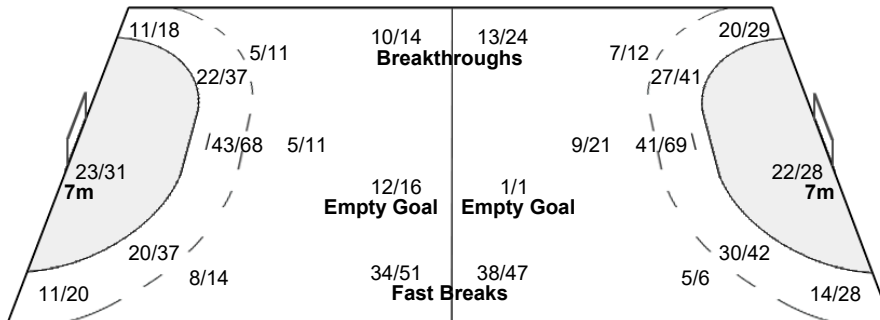

Team

Goals / Shots

26/29	12/18	19/23
20/28	11/34	26/45
35/40	14/20	43/58

18-Missed 6-Post 12-Blocked

Offence

Defence

Goalkeepers

Saves / Shots