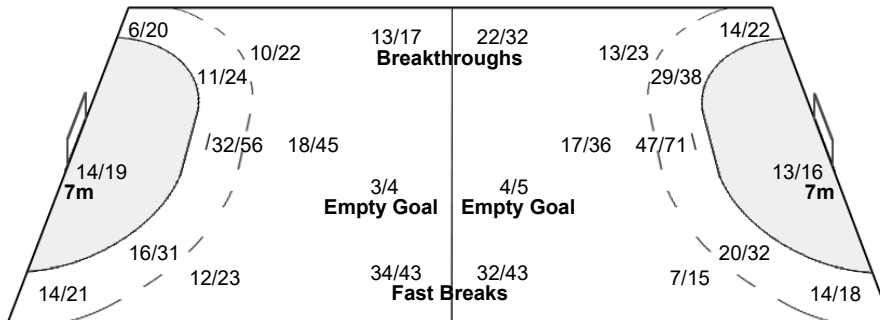

28th IHF Men's World Championship 2023

Poland & Sweden

Cumulative Statistics

ALG - Algeria

After 7 matches

Shots Distribution

Players

Goals / Shots

2 NAIM Z	4 HELLAL N	5 HANI ABDERRAFIK B	7 HICHEM D	9 MELAZEM W	14 NORI SELIM B	16 ZEMOUCHI Y
0/2 0/4 2/3	4/5 1/1 1/1	1/2 1/1 1/1	2/2 0/1 3/4	2/3 0/1 2/3	1/1 2/6 5/10	
3-Missed	2-Blocked	1-Post	1-Missed 1-Blocked 1-Missed 1-Post	1-Blocked	1-Missed 2-Post	4-Blocked
17 YACINE D	18 KAABECHE H	22 GHEDBANE K	25 SOFIANE B	26 KOURI M	27 RAYANE A	36 ABDELKADER R
1/2 4/4 1/2	2/2 1/1 0/1 1/1	1/1 1/1	1/1 0/1 2/3 1/1 1/1 0/2	4/5 0/1 2/3 3/4 2/3	1/1 0/3 1/1 2/2	1/1 0/1 4/4 0/1 0/2 3/3 4/4 2/2
	2-Missed			2-Missed 3-Post	1-Missed 2-Post	1-Blocked 1-Post 2-Blocked
77 ARIB R	87 AYYOUB A	94 KHERMOUCHE B	97 SAMI D			
3/4 1/1 5/5	4/5 11/13 2/3 5/5	1/2 2/2 2/3 1/1 2/3 6/7	0/1 1/3 0/1 0/1 1/1 0/1 3/4			
2-Missed 2-Post	1-Blocked 9-Missed 5-Post	5-Blocked	1-Post			

Team

Goals / Shots

26/31	6/9	29/38
15/25	3/18	30/49
35/44	8/12	31/43

22-Missed 18-Post 17-Blocked

Offence

Defence

Goalkeepers

Saves / Shots

4/34	1/8	5/41
9/38	9/15	18/52
9/38	3/12	7/60

3/21	1/2	1/17
2/15	3/6	5/14
2/9	1/2	2/22

1/12	0/5	4/23
7/23	6/8	13/38
7/29	2/8	5/38

% Efficiency	2Min 2-Minute Suspensions	6m 6-metre Shots	7m 7-metre Shots	9m 9-metre Shots
AS Assists	BC Blue Cards	BS Blocked Shots	BT Breakthroughs	CL Classification Match
EG Empty Goal	FB Fast Breaks	G/S Goals/Shots	MP Matches Played	MR Main Round
N/A Not Applicable	No. Uniform Number	PR Preliminary Round	PC Presidents Cup	RC Red Cards
S/S Saves/Shots	ST Steals	TO Turnovers	TP Time Played	Wing Wing Shots
YC Yellow Cards	(C) Captain