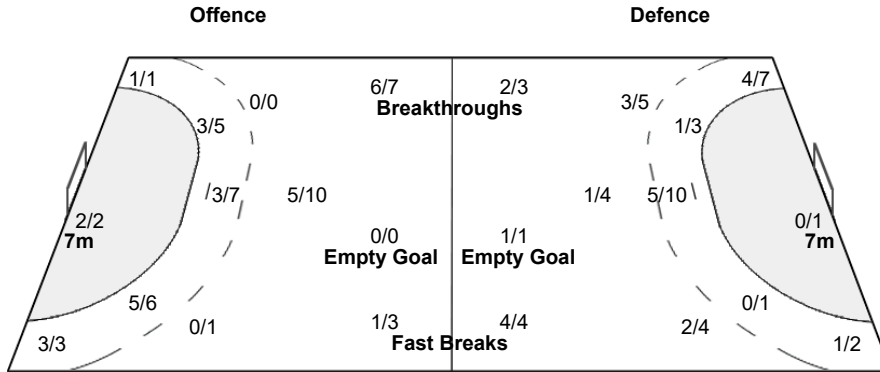

28th IHF Men's World Championship 2023

Poland & Sweden

Preliminary Round - Group E

SUN 15 JAN 2023
20:30

Spodek, Katowice

Match Team Statistics

Match No: 28

QAT 29 - 24 ALG

(12 - 11) (17 - 13)

Referees: EMAM A / HEDAIA H (EGY)

QAT - Qatar

Shots Distribution

Players

Goals / Shots

4 NADER SALEH A	7 MADADI A	9 CAPOTE R	12 LEPENICA B	13 MEMISEVIC E	17 GACEVIC J	22 TAREK ABDALLA A
		1/1			1/1	
		2/2	2/2	1/2	1/2	0/1
		4/4	1/1	1/2	2/2	1/1
				1/1	1/1	0/1
					1/1	2/2
		1-Post	2-Missed 1-Post		1-Missed	

23 BERRACHED A	25 MALLASH K	37 SAMI Y	41 ALI Y	86 HASSABALLA M	88 HEIBA M	90 SHEBL EBAID E
0/1						
	0/1	0/1				
			2/2	1/1		
			1/1		1/1	

94 ZAKKAR A	98 SULJAKOVIC A
1-Post	1-Blocked

Team		
Goals / Shots		
1/2		1/1
4/5	2/6	7/9
4/4	1/1	9/10
3-Missed	3-Post	1-Blocked

Goalkeepers		
Saves / Shots		
0/2		
4/6	3/3	1/5
3/10	0/1	1/9

12 LEPENICA B		
0/2		
3/5	1/1	1/5
1/5	0/1	0/6

98 SULJAKOVIC A		
1/1	2/2	
2/5		1/3