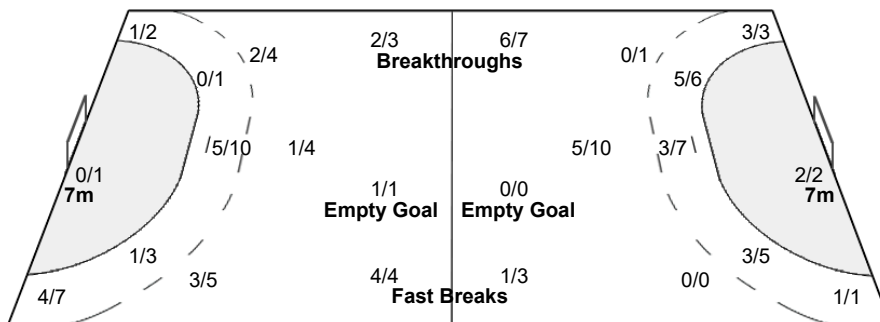

28th IHF Men's World Championship 2023

Poland & Sweden

Preliminary Round - Group E

Match Team Statistics

Match No: 28

SUN 15 JAN 2023

20:30

Spodek, Katowice

QAT 29 - 24 ALG

(12 - 11) (17 - 13)

Referees: EMAM A / HEDAIA H (EGY)

ALG - Algeria

Shots Distribution

Players

Goals / Shots

2 NAIM Z	4 HELLAL N	7 HICHEM D	9 MELAZEM W	14 NORI SELIM B	16 ZEMOUCHI Y	17 YACINE D
0/2 1/1	1/2	1/1 0/1	1/1 3/3	0/1 2/3	1/2 1/1	1/1
2-Missed		1-Post				
18 KAABECHE H	22 GHEDBANE K	25 SOFIANE B	26 KOURI M	36 ABDELKADER R	77 ARIB R	87 AYYOUB A
	1/1			0/1		1/1 1/1
					1/2	2/3 1/1
				1-Blocked	1-Post	3-Missed 1-Blocked
94 KHERMOUCHE B	97 SAMI D					
2/3	1/1	0/1 1/1	1/1	1/1		

Team Goals / Shots

2/2		
2/6	0/3	4/5
7/10	1/1	8/9
5-Missed	2-Post	2-Blocked

Offence