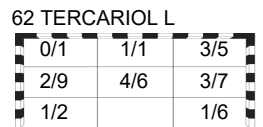

Match No: 21

BRA 35 - 24 URU

(19 - 10) (16 - 14)

Referees: SEKULIC M / JOVANDIC V (SRB)

BRA - Brazil

Shots Distribution

Players

Goals / Shots