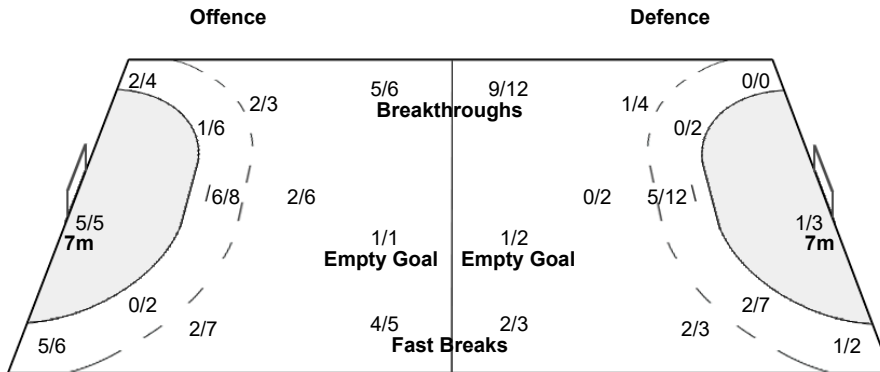

Match No: 21

BRA 35 - 24 URU

(19 - 10) (16 - 14)

Referees: SEKULIC M / JOVANDIC V (SRB)

BRA - Brazil

Shots Distribution

Players

Goals / Shots