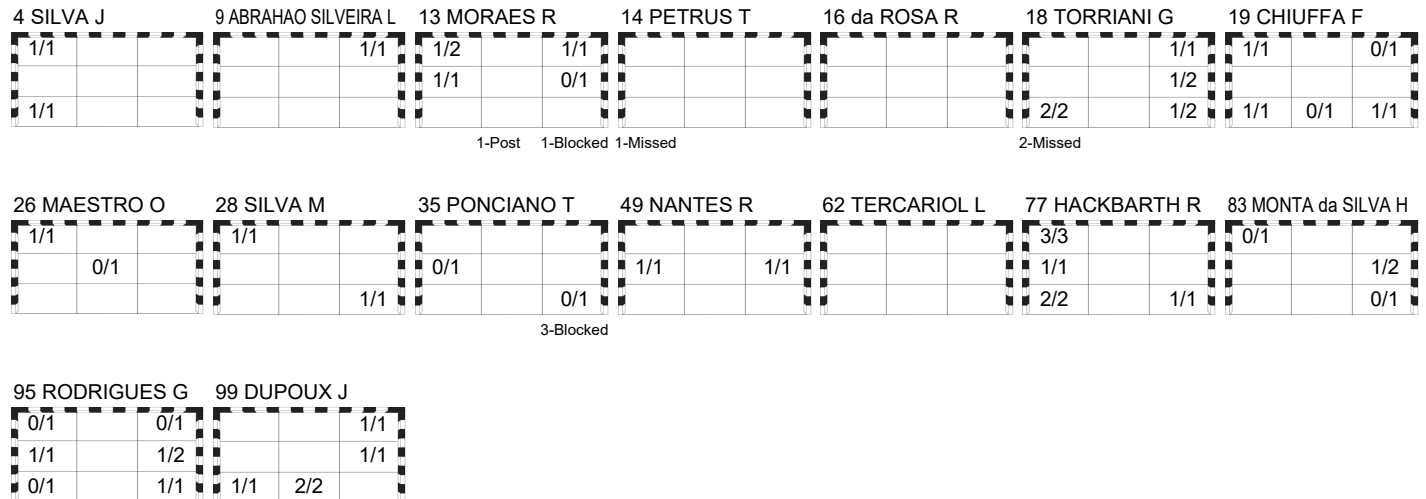

Match No: 21

BRA 35 - 24 URU

(19 - 10) (16 - 14)

Referees: SEKULIC M / JOVANDIC V (SRB)

BRA - Brazil

Shots Distribution

Players

Goals / Shots