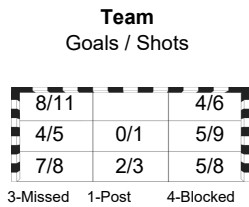

Goalkeepers		Total Shots		6m Shots		Wing Shots		9m Shots		7m Shots		Fast Breaks		Breakthroughs	
No.	Name	S/S	%	S/S	%	S/S	%	S/S	%	S/S	%	S/S	%	S/S	%
16	da ROSA Rangel														
62	TERCARIOL Leonardo	15/37	41	9/16	56	1/2	50	2/5	40	1/2	50	1/3	33	1/9	11
	EG	1													
	Totals	15/39	38	9/16	56	1/2	50	2/5	40	1/2	50	1/3	33	1/10	10

Team Shots	Goals	Saves	Missed	Post	Blocked	Total	%
6m Shots	7	6		1	2	16	44
Wing Shots	7	2	1			10	70
9m Shots	6	7	1		2	16	38
7m Shots	5				N/A	5	100
Fast Breaks	4		1			5	80
Breakthroughs	5	1				6	83
Empty Net Goals	1	N/A				1	100
Totals	35	16	3	1	4	59	59

Number of Attacks: 60, Scoring Efficiency: 58%

28th IHF Men's World Championship 2023

Poland & Sweden

Preliminary Round - Group C

SAT 14 JAN 2023

18:00

Scandinavium Arena, Gothenburg

Match Team Statistics

Match No: 21

BRA 35 - 24 URU

(19 - 10) (16 - 14)

Referees: SEKULIC M / JOVANDIC V (SRB)

BRA - Brazil

Shots Distribution

Players

Goals / Shots