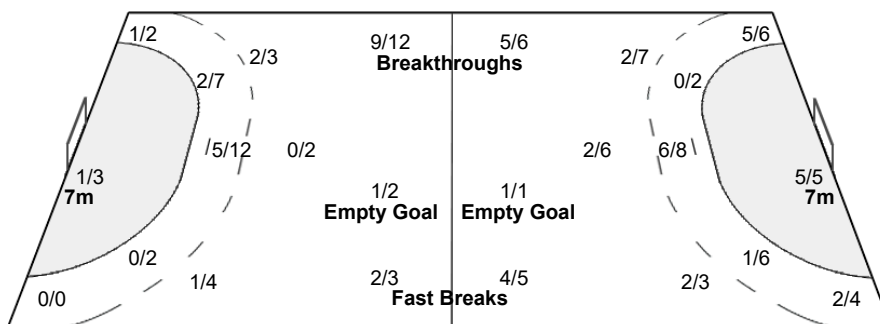

28th IHF Men's World Championship 2023

Poland & Sweden

Preliminary Round - Group C

Match Team Statistics

Match No: 21

SAT 14 JAN 2023

18:00

Scandinavian Arena, Gothenburg

BRA 35 - 24 URU

(19 - 10) (16 - 14)

Referees: SEKULIC M / JOVANDIC V (SRB)

URU - Uruguay

Shots Distribution

Players

Goals / Shots

1 NAVARRETE GAMBINO	2 CHAPARRO ALMADA G	3 LIMA SILVA F	11 FALABRINO MEDINA D	13 CANCIO CASAS M	14 BORBA RODRIGUEZ B	16 GONZALEZ ALLOZA F
1/1	1/1	0/1 2/2	1/1	0/1 1/1	0/1 0/1	
		0/1 1/1	1/1 1/1	1/1	1/1	
			1/1	1/1	1/1	
				1-Missed 1-Post	3-Missed	1-Blocked
17 MORANDEIRA D	18 RAMOS CANO Z	19 BOTEJARA MERINGOLO	20 RUBBO RODRIGUEZ F	21 CAPELLO G	24 VELAZCO FERNANDEZ	36 ROSTAGNO RIOS C
1/1	1/1	0/1	0/1	1/1		
0/1		0/2 1/2		2/2 1/1		
		1/1		1/1		1/1
1-Post			4-Missed 1-Post			
40 de AGRELA MILGRON	74 MILIAN FLOREZ G					
1/2 0/1	0/1 0/1					
	1-Blocked					

Team

1/1	0/1	2/5
7/9	2/6	5/8
1/2	1/1	5/6
8-Missed	3-Post	2-Blocked

Offence

Defence

Goalkeepers

3/11	2/6
1/5	1/1
1/8	1/3
4/9	3/8

1 NAVARRETE GAMBINO

1/3	0/2
1/3	1/1
	1/2

16 GONZALEZ ALLOZA F

2/8	2/4
1/5	3/7
0/5	1/2
	2/6

Legend:

%	Efficiency	2Min	2-Minute Suspensions	6m	6 metre Shots	7m	7-metre Shots	9m	9-metre Shots
AS	Assists	BC	Blue Cards	BS	Blocked Shots	BT	Breakthroughs	D	Direct Red Card
EG	Empty Goal	FB	Fast Breaks	G/S	Goals/Shots	N/A	Not Applicable	No.	Uniform Number
RC	Red Cards	S/S	Saves/Shots	ST	Steals	TO	Turnover	TP	Time Played
Wing	Wing Shots	X	Red Card After 3rd 2-Minute Suspension	YC	Yellow Cards