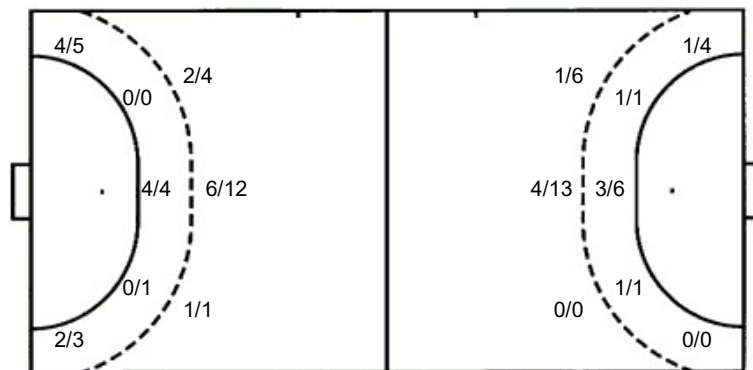

Super Globe

Saudi Arabia (Dammam)

Placement Match 3-4

Match Team Statistics

Match No. 15

Vardar 30 - 26 Al Wehda

(16 - 16) (14 - 10)

31.8.2019. 14:30

Attendance: 500

Dammam Sports Hall

Referees: Vaclav Horacek (CZE) / Jiri Novotny (CZE)

Shot distribution by player

7 D. Kukulovski

8 D. Dimitrioski

10 D. Kristopans

4/4		1/1
		1/1

1 post

14 D. Sikosek Pelko

		1/1

15 C. Dissinger

1 post

19 P. Atman

	1/1	1/1
2/2		1/1

20 S. Skube

2/2		1/1

1 block 1/1 lob

27 I. Cupic

2/2	1/1	1/1
1/1		
	2/2	

31 T. Dibirov

		1/1
1/1		

32 S. Gorbok

		1/1

1 post

33 D. Shishkarev

	1/1	
1/1		

87 S. Gorpishin

		2/2

TOTAL

6/6	3/3	3/3
1/1		5/5
6/6	2/2	3/3

3 post 1 block 1/1 lob

Saves distribution goalkeepers

22 K. Ghedbane

0/3	0/2	0/1
		0/1
0/11	0/1	0/5

98 M. Kizikj

TOTAL

0/3	0/2	0/1
		0/1
0/11	0/1	0/5

Shots by position

ATTACK

DEFENSE

7m penalties 3/3
Fastbreak 0/2
Breakthrough 7/9
Long dist. 1/1

7m penalties 1/2
Fastbreak 2/2
Breakthrough 12/12
Long dist. 0/0

Shooting statistics

Position	Goals	Sav.	Miss.	Post	Blk.	Total	%
Back (9m)	9	4	0	3	1	17	53
Line (6m)	4	1	0	0	0	5	80
Wing	6	2	0	0	0	8	75
7m penalties	3	0	0	0	0	3	100
Fastbreak	0	2	0	0	0	2	0
Breakthrough	7	2	0	0	0	9	78
Total	29	11	0	3	1	44	66

Jersey number   Tot. Total shooting   6m 6m (line) shooting   9m 9m shooting   Wng. Wing shooting   FB Fastbreak sh.   7m 7m penalty sh.
Brk. Breakthrough sh.   LD Long distance sh.   As. Assists   PC Pass clear chance   E7 Earned 7m pen.   TF Technical faults   St. Steals
2m 2m punishments   C7. Committed 7m   E2 Earned 2m pun.   YC. Yellow cards   R/B Red/Blue cards   Blk. Blocks   S Starting Line-up