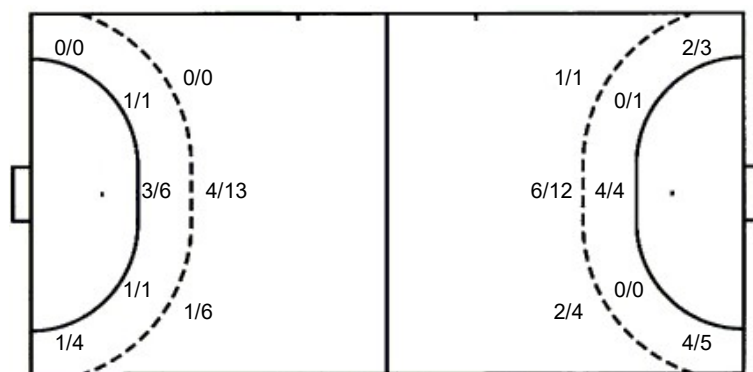

Shots by position

ATTACK

DEFENSE

7m penalties 1/2
Fastbreak 2/2
Breakthrough 12/12
Long dist. 0/0

7m penalties 3/3
Fastbreak 0/2
Breakthrough 7/9
Long dist. 1/1

Shooting statistics

Position	Goals	Sav.	Miss.	Post	Blk.	Total	%
Back (9m)	5	8	1	0	5	19	26
Line (6m)	5	2	0	0	1	8	63
Wing	1	3	0	0	0	4	25
7m penalties	1	1	0	0	0	2	50
Fastbreak	2	0	0	0	0	2	100
Breakthrough	12	0	0	0	0	12	100
Total	26	14	1	0	6	47	55