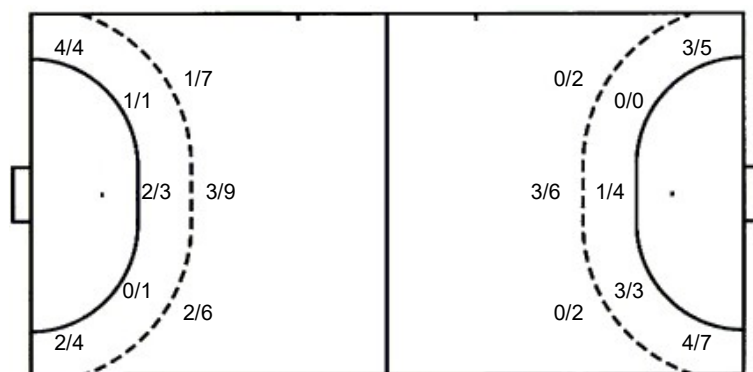

Super Globe

Saudi Arabia (Dammam)

Placement round 5-10 Group B

Match Team Statistics

Match No. 14

Al-Duhail 26 - 33 Zamalek

(12 - 15) (14 - 18)

31.8.2019. 12:15

Attendance:

Dammam Sports Hall

Referees: Robert Schulze (GER) / Tobias Tonnies (GER)

Shot distribution by player

1 A. Slahdji

4 A. Saleh

5 W. Chatti

		2/2

1 post 1 miss.

7 A. Madadi

1/1		

1 post

8 A. Khaled

1/1		

1 miss.

12 M. Grco

1 miss.

16 B. Lepenica

17 F. Chaieb

	1/1	
1/1	1/1	

19 A. Guehis

		1/1

1 post

20 M. Maaref

1/1		2/2
1/1	1/1	1/1

1 post 2 miss. 1 block

22 A. Berrached

	1/1	
1/1		1/1
1/1		1/1

37 S. Hamdoun

		1/1

1 miss.

93 H. Ayed

		1/1
1/1	1/1	

95 M. Sassi

2/2		

96 J. Gacevic

1/1		

1 block

TOTAL

	2/2	1/1
2/2		5/5
9/9	3/3	4/4

4 post 5 miss. 2 block

Saves distribution goalkeepers

12 M. Grco

0/1	0/1	0/1
0/2		0/3
0/4	0/3	0/3

16 B. Lepenica

0/1	0/1	0/1
0/3		0/2
0/3		0/4

TOTAL

0/2	0/2	0/2
0/5		0/5
0/7	0/3	0/7

Shots by position

ATTACK

DEFENSE

7m penalties 1/1
Fastbreak 5/5
Breakthrough 5/6
Long dist. 0/1

7m penalties 3/3
Fastbreak 7/8
Breakthrough 9/11
Long dist. 0/0

Shooting statistics

Position	Goals	Sav.	Miss.	Post	Blk.	Total	%
Back (9m)	6	10	1	3	2	22	27
Line (6m)	3	1	1	0	0	5	60
Wing	6	0	1	1	0	8	75
7m penalties	1	0	0	0	0	1	100
Fastbreak	5	0	0	0	0	5	100
Breakthrough	5	0	1	0	0	6	83
Total	26	11	4	4	2	47	55

Jersey number   Tot. Total shooting   6m 6m (line) shooting   9m 9m shooting   Wng. Wing shooting   FB Fastbreak sh.   7m 7m penalty sh.
Brk. Breakthrough sh.   LD Long distance sh.   As. Assists   PC Pass clear chance   E7 Earned 7m pen.   TF Technical faults   St. Steals
2m 2m punishments   C7. Committed 7m   E2 Earned 2m pun.   YC. Yellow cards   R/B Red/Blue cards   Blk. Blocks   S Starting Line-up