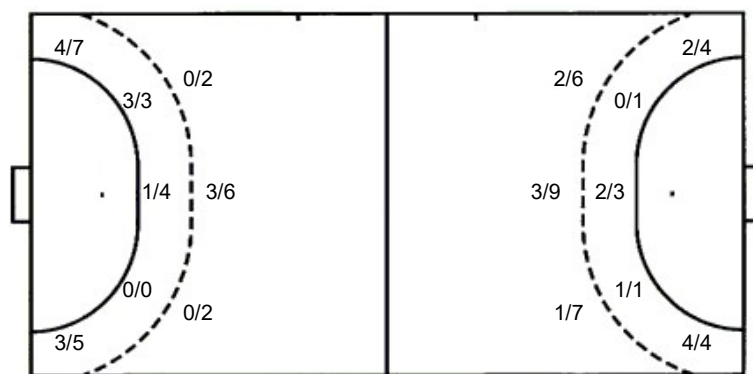

	0/2	0/1
0/2		0/5
0/9	0/3	0/4

TOTAL

	0/2	0/1
0/2		0/5
0/9	0/3	0/4

Shots by position

ATTACK

DEFENSE

7m penalties 3/3
Fastbreak 7/8
Breakthrough 9/11
Long dist. 0/0

7m penalties 1/1
Fastbreak 5/5
Breakthrough 5/6
Long dist. 0/1