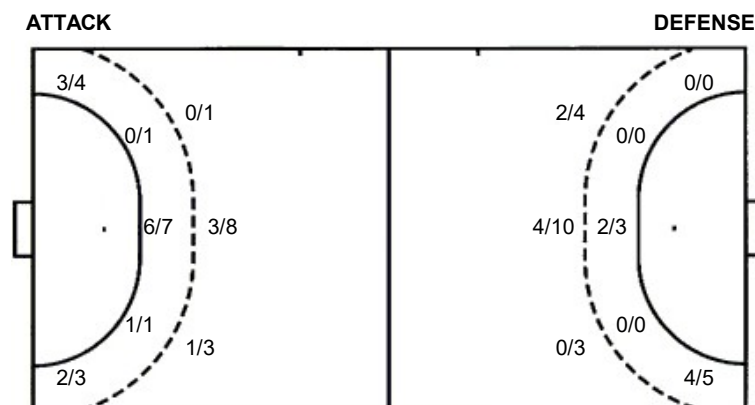

0/1	0/1	0/2
		0/1
0/4	0/1	0/1

36 K. Moller

0/1	0/2	0/1
0/3	0/2	0/3

TOTAL

0/2	0/3	0/3
		0/1
0/7	0/3	0/4

Shots by position

7m penalties 3/4
Fastbreak 4/5
Breakthrough 10/11
Long dist. 1/2

7m penalties 3/4
Fastbreak 1/1
Breakthrough 8/10
Long dist. 0/0