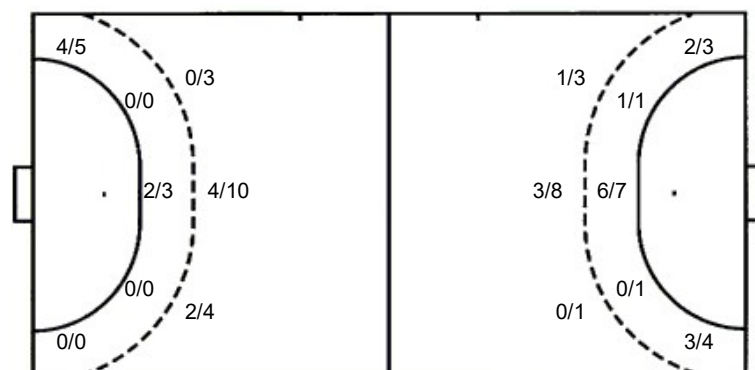

Shots by position

ATTACK

DEFENSE

7m penalties 3/4
Fastbreak 1/1
Breakthrough 8/10
Long dist. 0/0

7m penalties 3/4
Fastbreak 4/5
Breakthrough 10/11
Long dist. 1/2

Shooting statistics

Position	Goals	Sav.	Miss.	Post	Blk.	Total	%
Back (9m)	6	4	2	1	4	17	35
Line (6m)	2	0	1	0	0	3	67
Wing	4	0	1	0	0	5	80
7m penalties	3	1	0	0	0	4	75
Fastbreak	1	0	0	0	0	1	100
Breakthrough	8	2	0	0	0	10	80
Total	24	7	4	1	4	40	60