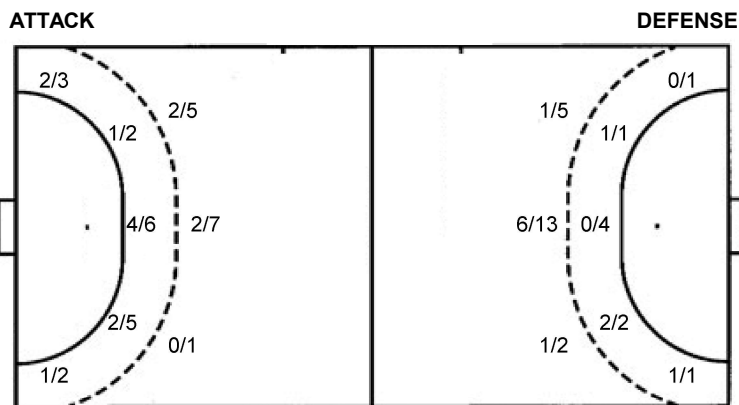

Shots by position

7m penalties	2/2
Fastbreak	2/2
Breakthrough	3/8
Long dist.	0/0

7m penalties	5/5
Fastbreak	1/2
Breakthrough	7/9
Long dist.	1/1

Shooting statistics

Position	Goals	Sav.	Miss.	Post	Blk.	Total	%
Back (9m)	4	5	1	0	3	13	31
Line (6m)	7	4	2	0	0	13	54
Wing	3	2	0	0	0	5	60
7m penalties	2	0	0	0	0	2	100
Fastbreak	2	0	0	0	0	2	100
Breakthrough	3	2	1	2	0	8	38
Total	21	13	4	2	3	43	49