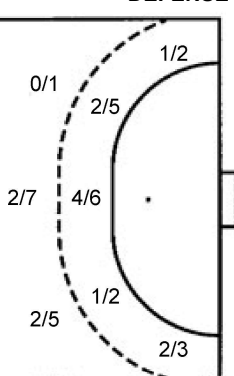

DEFENSE

7m penalties	2/2
Fastbreak	2/2
Breakthrough	3/8
Long dist.	0/0

Shooting statistics

Position	Goals	Sav.	Miss.	Post	Blk.	Total	%
Back (9m)	8	7	2	2	1	20	40
Line (6m)	3	3	1	0	0	7	43
Wing	1	1	0	0	0	2	50
7m penalties	5	0	0	0	0	5	100
Fastbreak	1	1	0	0	0	2	50
Breakthrough	7	2	0	0	0	9	78
Total	25	14	3	2	1	45	56

Jersey number Tot. Total shooting 6m 6m (line) shooting 9m 9m shooting Wng Wing shooting FB Fastbreak sh. 7m 7m penalty sh.
Brk. Breakthrough sh. LD Long distance sh. As. Assists PC Pass clear chance E7 Earned 7m pen. TF Technical faults St. Steals
2m 2m punishments C7. Committed 7m E2 Earned 2m pun. YC. Yellow cards R/B Red/Blue cards Blk. Blocks S Starting Line-up

Handball statistics and livescore by Toma-soft ltd (www.toma-soft.hr)