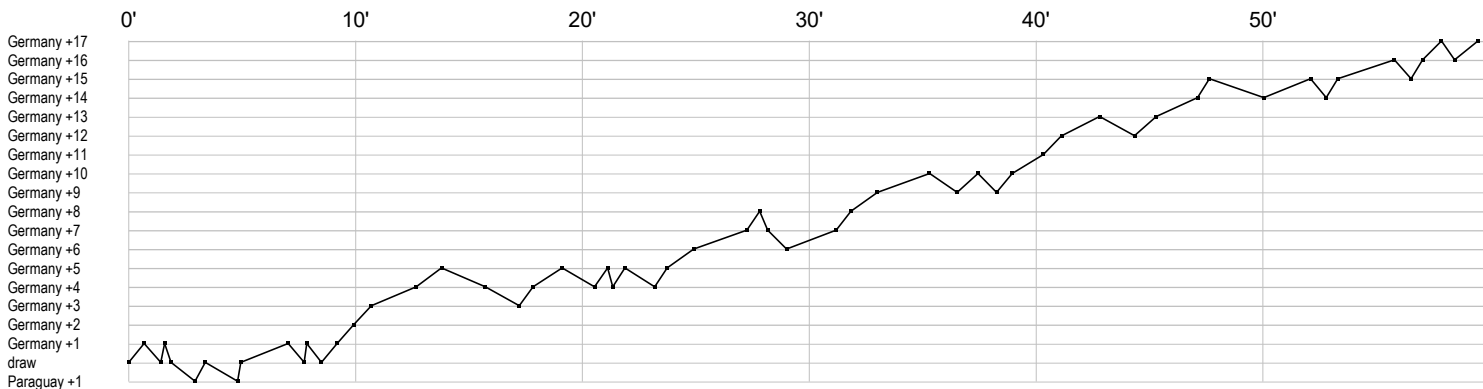

2024 IHF Women's Olympic Qualification Tournament

Tournament 3, 3. round

Match Team Statistics

Match No. 17

Paraguay 20 - 37 Germany

(13 - 19) (7 - 18)

14.4.2024. 13:30

Attendance: 4294

Ratiopharm Arena

Referees: Cristina Lovin (ROU) / Simona Stancu (ROU)

Paraguay

1 Villalba					r	r	rr	s	r	r	r	r	r	r					
2 Acuna Infran		g		f	f														f
4 Infran Mora		g		t	t		e		g	p	g	g			c	t	eg	ig	p
10 Gonzalez Roa		c																f	f
11 Leiva Morlas		g		a													e		
12 Ocampos		r	r	s	r	r	r	r	r	r	r	r	r	r			r	r	r
14 Fernandez		a		p			p		a	i	e		f	t	f		a		
15 Bogdanoff						f										f	t	g	
16 Quinonez													f	t		f			
18 Lugo Lara M		g		f	cy		a	2			t								
19 Torres																f			
21 Villasboa																			t
24 Portillo Mieres			g	f															
28 Samaniego																			g
32 Gimenez																			t

Germany

4 Grijseels A		g	a	g	a	a	bg	a	c	t	c								f
7 Schmelzer M			g		e			c2											2
9 Antl L									t	g			e	ba					g
10 Thomaier M						g			a			a			f				g
11 Smits X		a	e	a			p	i			a	2							
12 Eckerle D		r	r	r	r	s	s	r	r				s	r	r				ts
18 Zschocke M																p		c	c
20 Bölk E										a	c		gi	x	a	t			a
22 Weigel M										f	g		a		bp	g			t
24 Wachter S																s	s	as	r
27 Maidhof J		f																	s
28 Reinemann T																			t
30 Behrend J		g								t	g	g	g	g					a
31 Hauf A																g	g		a
44 Ossenkopp M																			t
95 Stockscläder			g							g	g								g

In game	g Goal scored	f Missed shot	a Assist	t Technical faults	b Steal
2 2min suspension	e Eearned 7m	c Committed 7m	y Yellow card	r Red Card	k Blue card
i Eearned 2min.	x Block	4 4min suspension	p Pass for clear chance	s Saved shot	r Received goal