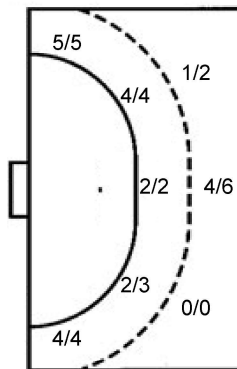

Shots by position

ATTACK

7m penalties	2/3
Fastbreak	6/6
Breakthrough	5/6
Long dist.	0/0

DEFENSE

7m penalties	5/7
Fastbreak	0/0
Breakthrough	3/3
Long dist.	0/0

Shooting statistics

Position	Goals	Sav.	Miss.	Post	Blk.	Total	%
Back (9m)	5	2	1	0	0	8	63
Line (6m)	8	1	0	0	0	9	89
Wing	9	0	0	0	0	9	100
7m penalties	2	1	0	0	0	3	67
Fastbreak	6	0	0	0	0	6	100
Breakthrough	5	1	0	0	0	6	83
Total	35	5	1	0	0	41	85