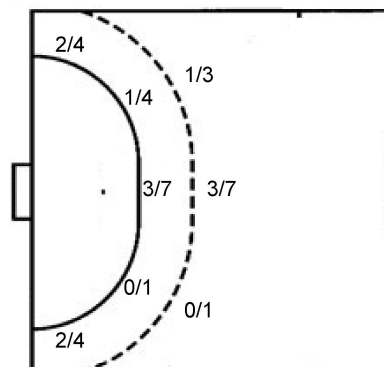

2024 IHF Women's Olympic Qualification Tournament

Tournament 3, 3. round

Match Team Statistics

Match No. 17

Paraguay 20 - 37 Germany

(13 - 19) (7 - 18)

14.4.2024. 13:30

Attendance: 4294

Ratiopharm Arena

Referees: Cristina Lovin (ROU) / Simona Stancu (ROU)

Shot distribution by player

2 F. Acuna Insfran

		0/1
	2/2	

1 post 1 miss.

4 F. Insfran Mora

4/4	1/1	

3/3 lob

10 G. Gonzalez Roa

	0/1	0/1

11 D. Leiva Morlas

		2/3

14 M. Fernandez Estigarribia

1 miss. 1 block

15 E. Bogdanoff Daciuk

0/1		
1/1		

1 post

16 V. Quinonez Sosa

0/1		0/1

18 M. Lugo Lara

		1/2

19 B. Torres Jimenez

0/1		

1 post

21 T. Villasboa Franco

24 A. Portillo Mieres

1/3		
1/1		
1/2		0/1

1 post

28 M. Samaniego Benitez

1/1		1/1
1/1		

1 block

32 B. Gimenez Velotto

TOTAL

1/3		2/4
2/4	0/1	1/2
7/9	3/3	1/4

4 post 2 miss. 2 block 3/3 lob

Saves distribution goalkeepers

1 M. Villalba Acosta

0/1		
		0/2
0/4	0/1	1/4

12 F. Ocampos Morel

0/4	1/1	0/5
0/2		1/3
1/7	0/1	1/7

TOTAL

0/5	1/1	0/5
0/2		1/5
1/11	0/2	2/11

Shots by position

ATTACK

7m penalties 5/7
Fastbreak 0/0
Breakthrough 3/3
Long dist. 0/0