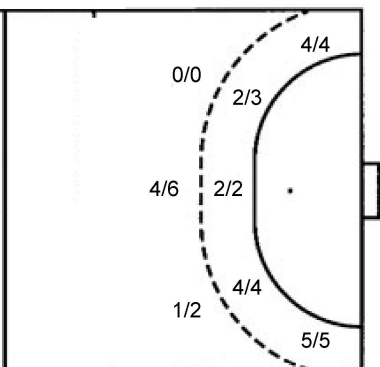

0/4	1/1	0/5
0/2		1/3
1/7	0/1	1/7

TOTAL

0/5	1/1	0/5
0/2		1/5
1/11	0/2	2/11

Shots by position

ATTACK

7m penalties 5/7
Fastbreak 0/0
Breakthrough 3/3
Long dist. 0/0

DEFENSE

7m penalties 2/3
Fastbreak 6/6
Breakthrough 5/6
Long dist. 0/0

Shooting statistics

Position	Goals	Sav.	Miss.	Post	Blk.	Total	%
Back (9m)	4	3	1	1	2	11	36
Line (6m)	4	7	1	0	0	12	33
Wing	4	2	0	2	0	8	50
7m penalties	5	1	0	1	0	7	71
Fastbreak	0	0	0	0	0	0	0
Breakthrough	3	0	0	0	0	3	100
Total	20	13	2	4	2	41	49