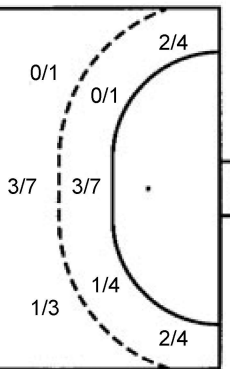

Shots by position

ATTACK

7m penalties	2/3
Fastbreak	6/6
Breakthrough	5/6
Long dist.	0/0

DEFENSE

7m penalties	5/7
Fastbreak	0/0
Breakthrough	3/3
Long dist.	0/0

Shooting statistics

Position	Goals	Sav.	Miss.	Post	Blk.	Total	%
Back (9m)	5	2	1	0	0	8	63
Line (6m)	8	1	0	0	0	9	89
Wing	9	0	0	0	0	9	100
7m penalties	2	1	0	0	0	3	67
Fastbreak	6	0	0	0	0	6	100
Breakthrough	5	1	0	0	0	6	83
Total	35	5	1	0	0	41	85