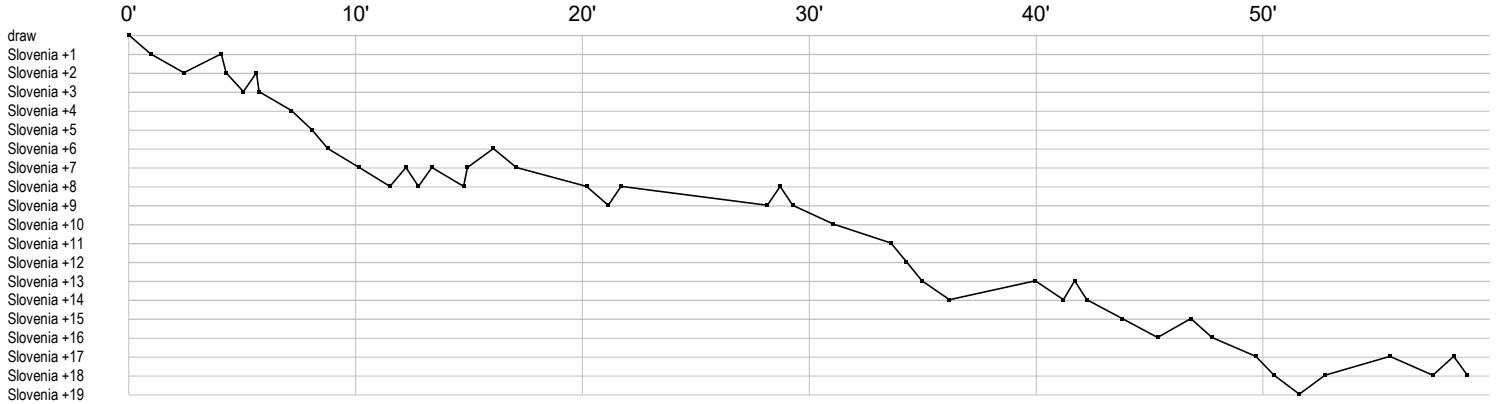

2024 IHF Women's Olympic Qualification Tournament

Tournament 3, 2. round

Match Team Statistics
Match No. 16

Slovenia 32 - 14 Paraguay

(17 - 8) (15 - 6)

13.4.2024. 16:45
Attendance: 1800
Ratiopharm Arena

Referees: Karim Gasmi (FRA) / Raouf Gasmi (FRA)