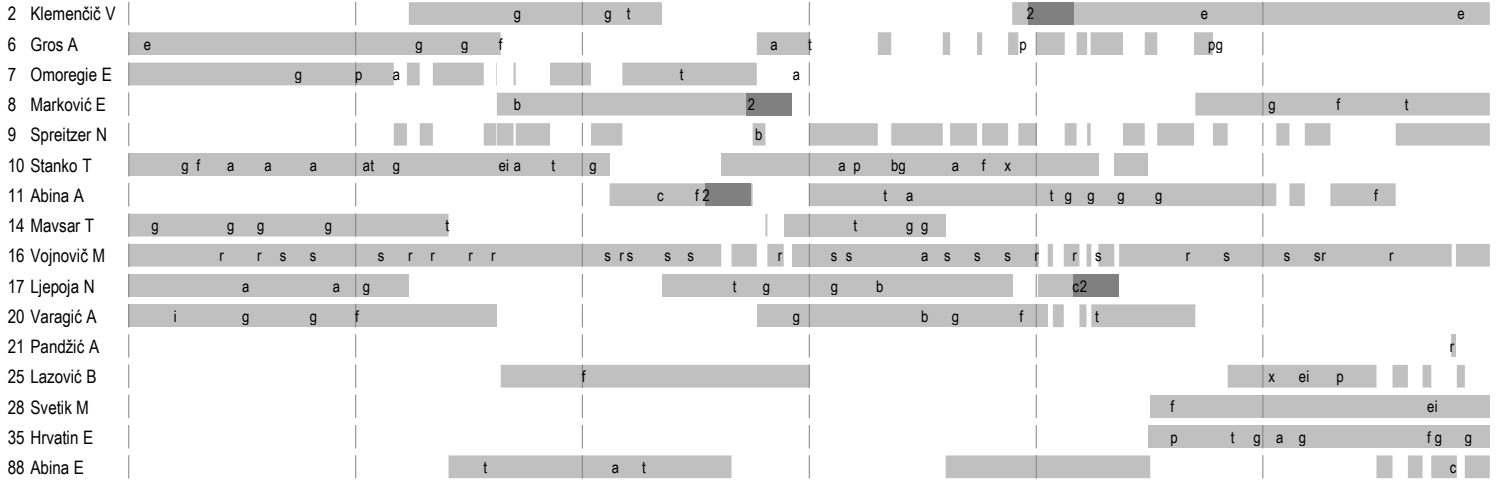

2024 IHF Women's Olympic Qualification Tournament

Tournament 3, 2. round

Match Team Statistics
Match No. 16

Slovenia 32 - 14 Paraguay

(17 - 8) (15 - 6)

13.4.2024. 16:45
Attendance: 1800
Ratiopharm Arena

Referees: Karim Gasmi (FRA) / Raouf Gasmi (FRA)

Slovenia

Paraguay

In game	g Goal scored	f Missed shot	a Assist	t Technical faults	b Steal
2 2min suspension	e Eearned 7m	c Committed 7m	y Yellow card	r Red Card	k Blue card
i Eearned 2min.	x Block	4 4min suspension	p Pass for clear chance	s Saved shot	r Received goal