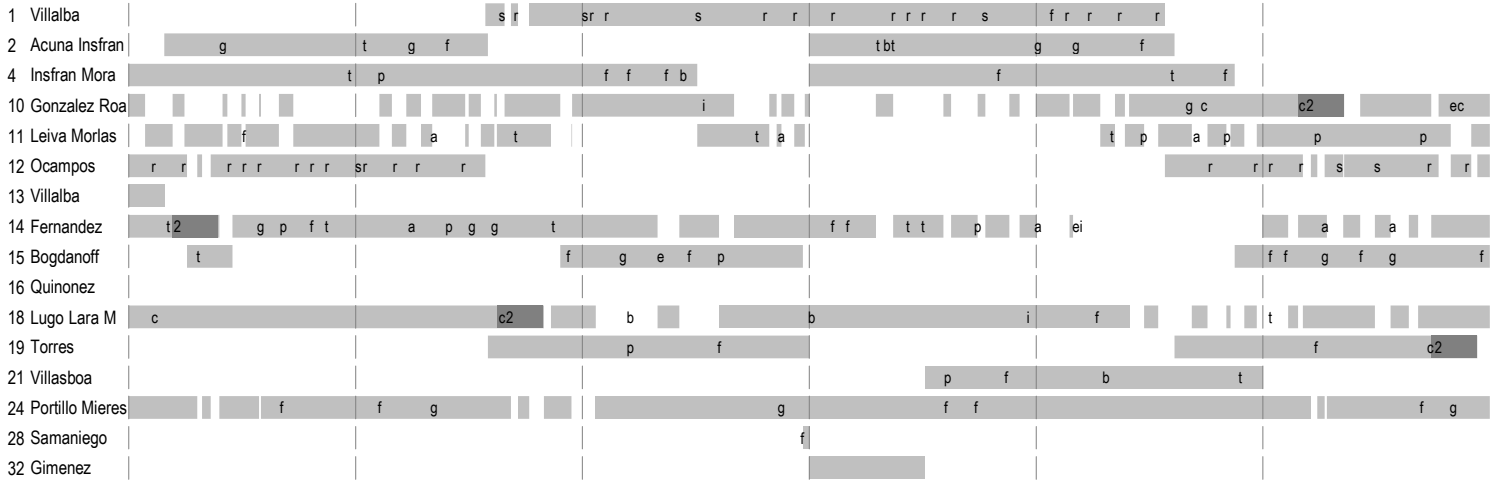

Paraguay

In game	g Goal scored	f Missed shot	a Assist	t Technical faults	b Steal
2 2min suspension	e Eearned 7m	c Committed 7m	y Yellow card	r Red Card	k Blue card
i Eearned 2min.	x Block	4 4min suspension	p Pass for clear chance	s Saved shot	r Received goal