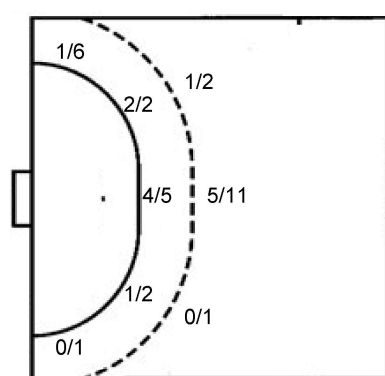

ATTACK

7m penalties 5/6
Fastbreak 0/0
Breakthrough 4/4
Long dist. 1/2

DEFENSE

7m penalties 5/6
Fastbreak 1/1
Breakthrough 3/4
Long dist. 0/0

Shooting statistics

Position	Goals	Sav.	Miss.	Post	Blk.	Total	%
Back (9m)	6	6	0	1	1	14	43
Line (6m)	7	2	0	0	0	9	78
Wing	1	3	0	3	0	7	14
7m penalties	5	1	0	0	0	6	83
Fastbreak	0	0	0	0	0	0	0
Breakthrough	4	0	0	0	0	4	100
Total	23	12	0	4	1	40	58