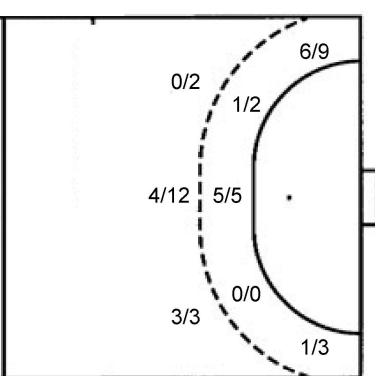

ATTACK

7m penalties 5/6
Fastbreak 0/0
Breakthrough 4/4
Long dist. 1/2

DEFENSE

7m penalties 5/6
Fastbreak 1/1
Breakthrough 3/4
Long dist. 0/0

Shooting statistics

Position	Goals	Sav.	Miss.	Post	Blk.	Total	%
Back (9m)	6	6	0	1	1	14	43
Line (6m)	7	2	0	0	0	9	78
Wing	1	3	0	3	0	7	14
7m penalties	5	1	0	0	0	6	83
Fastbreak	0	0	0	0	0	0	0
Breakthrough	4	0	0	0	0	4	100
Total	23	12	0	4	1	40	58