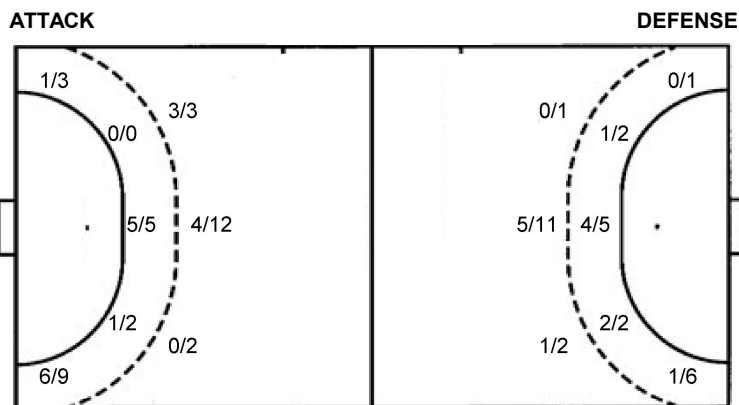

TOTAL

2/2	1/1	2/2
2/3	1/2	3/7
8/8	2/3	10/13

3 post 1 miss. 4 block

Saves distribution goalkeepers

12 D. Eckerle	42 K. Filter	TOTAL
	0/4 0/2 2/4 2/3 2/2 3/3 1/4 2/12	0/4 0/2 2/4 2/3 2/2 3/3 1/4 2/13

Shots by position