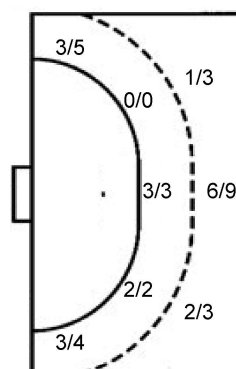

TOTAL

9/9	1/2	8/9
5/5	2/3	1/3
8/8	1/3	5/7

3 post 1 block 1/1 lob

Saves distribution goalkeepers

27 P. Wizurová	33 P. Kudláčková	TOTAL
1/1	0/2 1/2 0/1	0/2 2/3 0/1
0/2	1/2 1/2 2/4	1/2 1/2 2/6
0/3 0/1 1/3	3/13 0/2 3/6	3/16 0/3 4/9

Shots by position

ATTACK

7m penalties 1/2
Fastbreak 9/10
Breakthrough 10/12
Long dist. 1/1

DEFENSE

7m penalties 6/7
Fastbreak 2/2
Breakthrough 10/15
Long dist. 1/1

Shooting statistics

Position	Goals	Sav.	Miss.	Post	Blk.	Total	%
Back (9m)	9	4	0	1	1	15	60
Line (6m)	5	0	0	0	0	5	100
Wing	6	1	0	2	0	9	67
7m penalties	1	1	0	0	0	2	50
Fastbreak	9	1	0	0	0	10	90
Breakthrough	10	2	0	0	0	12	83
Total	40	9	0	3	1	53	75