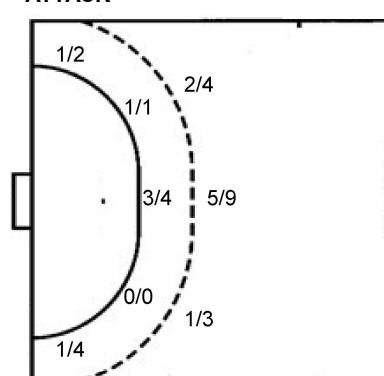

0/4	1/1	0/2
0/3		1/1
0/2		0/2

12 F. Rosalez

0/5	0/1	1/7
0/2	1/2	1/2
0/6	2/3	2/5

TOTAL

0/9	1/2	1/9
0/5	1/2	2/3
0/8	2/3	2/7

Shots by position

ATTACK

7m penalties 6/7