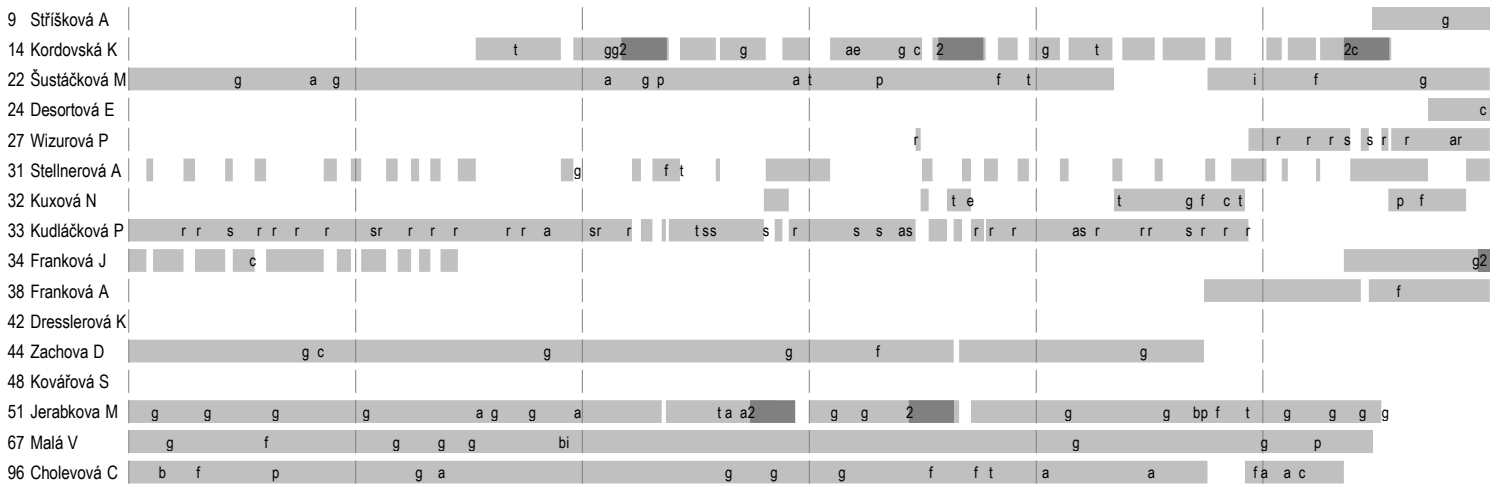

Czech Republic