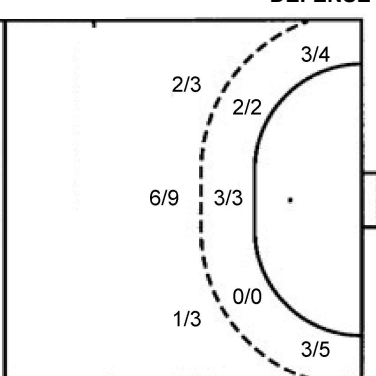

DEFENSE

7m penalties 1/2

Fastbreak 9/10

Breakthrough 10/12

Long dist. 1/1

Shooting statistics

Position	Goals	Sav.	Miss.	Post	Blk.	Total	%
Back (9m)	8	5	1	2	0	16	50
Line (6m)	4	1	0	0	0	5	80
Wing	2	3	1	0	0	6	33
7m penalties	6	1	0	0	0	7	86
Fastbreak	2	0	0	0	0	2	100
Breakthrough	10	3	1	1	0	15	67
Total	32	13	3	3	0	51	63

Jersey number Tot. Total shooting 6m 6m (line) shooting 9m 9m shooting Wng Wing shooting FB Fastbreak sh. 7m 7m penalty sh.
Brk. Breakthrough sh. LD Long distance sh. As. Assists PC Pass clear chance E7 Earned 7m pen. TF Technical faults St. Steals
2m 2m punishments C7. Committed 7m E2 Earned 2m pun. YC. Yellow cards R/B Red/Blue cards Blk. Blocks S Starting Line-up

Handball statistics and livescore by Toma-soft ltd (www.toma-soft.hr)