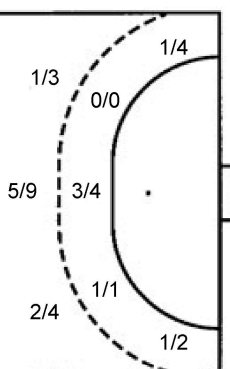

TOTAL

9/9	1/2	8/9
5/5	2/3	1/3
8/8	1/3	5/7

3 post 1 block 1/1 lob

Saves distribution goalkeepers

27 P. Wizurová	33 P. Kudláčková	TOTAL
1/1	0/2 1/2 0/1	0/2 2/3 0/1
0/2	1/2 1/2 2/4	1/2 1/2 2/6
0/3 0/1 1/3	3/13 0/2 3/6	3/16 0/3 4/9

Shots by position

ATTACK

7m penalties 1/2
Fastbreak 9/10
Breakthrough 10/12
Long dist. 1/1

DEFENSE

7m penalties 6/7
Fastbreak 2/2
Breakthrough 10/15
Long dist. 1/1

Shooting statistics

Position	Goals	Sav.	Miss.	Post	Blk.	Total	%
Back (9m)	9	4	0	1	1	15	60
Line (6m)	5	0	0	0	0	5	100
Wing	6	1	0	2	0	9	67
7m penalties	1	1	0	0	0	2	50
Fastbreak	9	1	0	0	0	10	90
Breakthrough	10	2	0	0	0	12	83
Total	40	9	0	3	1	53	75