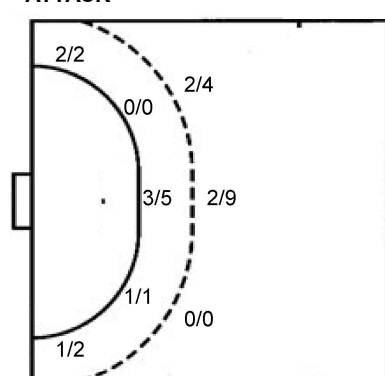

1/4	1/1	2/5
1/4	0/1	2/6
3/8	0/1	5/13

12 F. Rosalez

		0/1
1/1		1/2
0/3	1/2	

TOTAL

1/4	1/1	2/6
2/5	0/1	3/8
3/11	1/3	5/13

Shots by position

ATTACK

7m penalties 4/7