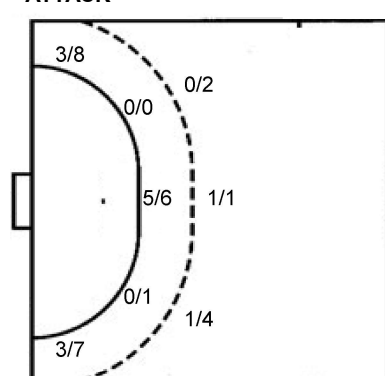

TOTAL

0/3	1/1	1/3
2/2	2/4	3/4
0/3	1/4	1/9

Shots by position

ATTACK

7m penalties 2/2
Fastbreak 8/9
Breakthrough 11/16
Long dist. 0/0

DEFENSE

7m penalties 4/7
Fastbreak 2/2
Breakthrough 5/6
Long dist. 0/3

Shooting statistics