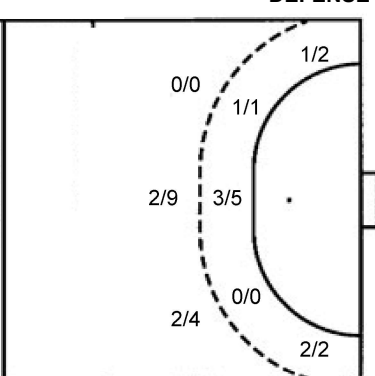

TOTAL

0/3	1/1	1/3
2/2	2/4	3/4
0/3	1/4	1/9

Shots by position

ATTACK

7m penalties 2/2
Fastbreak 8/9
Breakthrough 11/16
Long dist. 0/0

DEFENSE

7m penalties 4/7
Fastbreak 2/2
Breakthrough 5/6
Long dist. 0/3

Shooting statistics