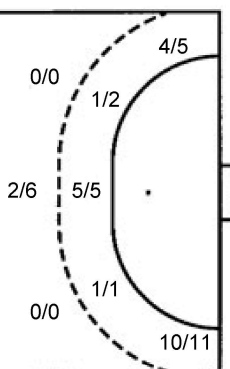

16 S. O'sullivan

	1/1	
		0/1
0/3		

TOTAL

2/7	3/6	0/7
1/7		2/6
1/10	1/9	0/3

Shots by position

ATTACK

7m penalties	1/2
Fastbreak	0/0
Breakthrough	4/6
Long dist.	0/0

DEFENSE

7m penalties	1/2
Fastbreak	10/11
Breakthrough	10/17
Long dist.	5/5

Shooting statistics

Position	Goals	Sav.	Miss.	Post	Blk.	Total	%
Back (9m)	1	12	6	0	5	24	4
Line (6m)	4	1	0	0	0	5	80
Wing	1	1	0	1	0	3	33
7m penalties	1	0	1	0	0	2	50
Fastbreak	0	0	0	0	0	0	0
Breakthrough	4	1	1	0	0	6	67
Total	11	15	8	1	5	40	28