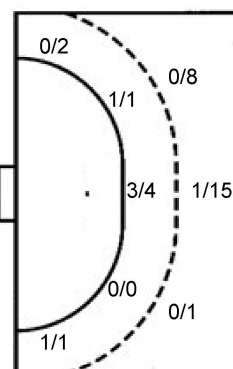

16 S. O'sullivan

	1/1	
		0/1
0/3		

TOTAL

2/7	3/6	0/7
1/7		2/6
1/10	1/9	0/3

Shots by position

ATTACK

7m penalties	1/2
Fastbreak	0/0
Breakthrough	4/6
Long dist.	0/0

DEFENSE

7m penalties	1/2
Fastbreak	10/11
Breakthrough	10/17
Long dist.	5/5

Shooting statistics

Position	Goals	Sav.	Miss.	Post	Blk.	Total	%
Back (9m)	1	12	6	0	5	24	4
Line (6m)	4	1	0	0	0	5	80
Wing	1	1	0	1	0	3	33
7m penalties	1	0	1	0	0	2	50
Fastbreak	0	0	0	0	0	0	0
Breakthrough	4	1	1	0	0	6	67
Total	11	15	8	1	5	40	28