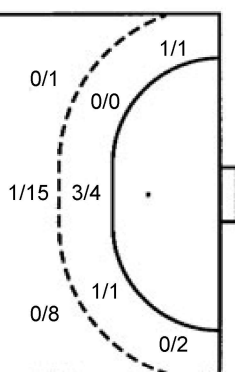

ATTACK

7m penalties 1/2
Fastbreak 10/11
Breakthrough 10/17
Long dist. 5/5

DEFENSE

7m penalties 1/2
Fastbreak 0/0
Breakthrough 4/6
Long dist. 0/0

Shooting statistics

Position	Goals	Sav.	Miss.	Post	Blk.	Total	%
Back (9m)	2	1	1	0	2	6	33
Line (6m)	7	0	0	1	0	8	88
Wing	14	1	0	1	0	16	88
7m penalties	1	0	0	1	0	2	50
Fastbreak	10	1	0	0	0	11	91
Breakthrough	10	7	0	0	0	17	59
Total	44	10	1	3	2	60	73