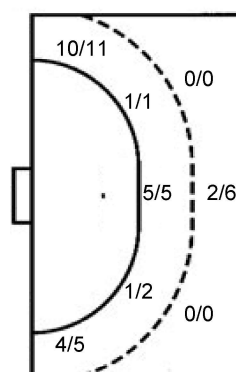

ATTACK

7m penalties 1/2
Fastbreak 10/11
Breakthrough 10/17
Long dist. 5/5

DEFENSE

7m penalties 1/2
Fastbreak 0/0
Breakthrough 4/6
Long dist. 0/0

Shooting statistics

Position	Goals	Sav.	Miss.	Post	Blk.	Total	%
Back (9m)	2	1	1	0	2	6	33
Line (6m)	7	0	0	1	0	8	88
Wing	14	1	0	1	0	16	88
7m penalties	1	0	0	1	0	2	50
Fastbreak	10	1	0	0	0	11	91
Breakthrough	10	7	0	0	0	17	59
Total	44	10	1	3	2	60	73