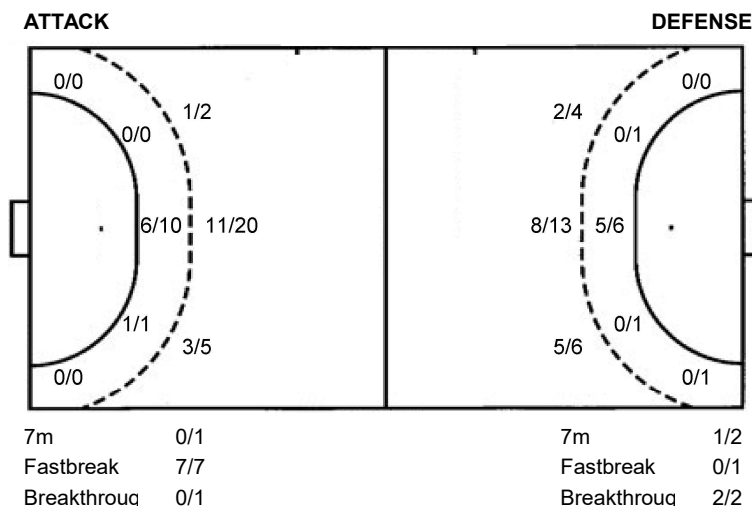

**TOTAL**

2/2	3/3	
2/2	0/4	0/1
2/3	15/22	4/5

1 post 3 miss. 1/1 lob

### Shots by position