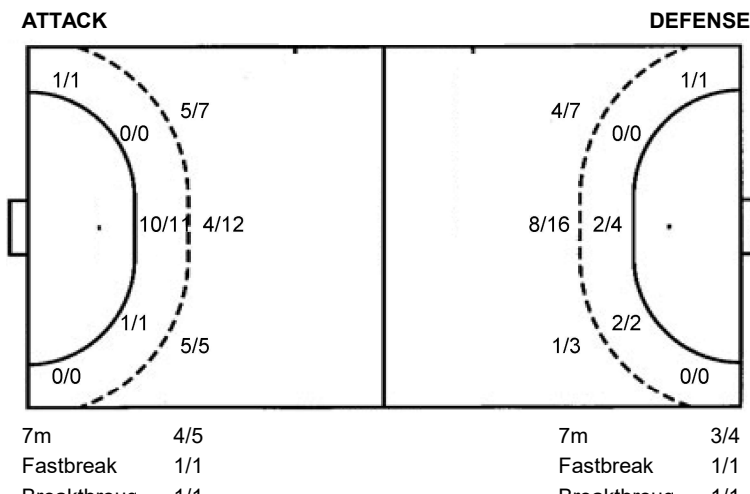

28th Asian Men's Club League Championship (2026)

Group A, 6. round

Detailed statistics

Al Sharjah 23 - 32 Al Arabi

(12 - 14) (11 - 18)

12.6.2026. 20:00

Attendance: 500

Saad Al-Abdullah Hall (Sabah

Al-Salem)

Referees: Maitham Alaradi / Ahmed Mohamed Ali

Shot distribution

2 P. Enrique

6 M. Blagui

7 S. Ntanzi

	1/1	
1/1	1/1	

11 G. Tskhovrebadze

1/1	0/1	1/1
1/1		1/1
1/1	1/3	3/3

1 miss.

12 Y. Bader

16 I. Alihodzic

17 A. Denguir

	1/2	

23 H. Kakhi

	1/1	
1/1		

2/2 lob

24 W. Sinen

33 M. Tomic

1/1	1/1	

41 Y. Altaieb

	1/1	
	1/1	
	4/4	

66 O. Khaled

71 I. Turchenko

1/1	0/2	
1/1	1/3	2/2

1 post

81 A. Dhiab

	1/1	

90 E. Shebl

	1/1	

1 post

92 A. Zouaoui

	0/1	

TOTAL

1/1	2/4	1/1
2/2	3/6	1/1
4/4	11/15	5/5

2 post 1 miss. 2/2 lob

Shot distribution goalkeepers

12 Y. Bader

	1/4	0/1
	1/2	0/3
	3/8	0/1

16 I. Alihodzic

0/1	1/1	
0/1		
0/2	2/6	

TOTAL

0/1	2/5	0/1
0/1	1/2	0/3
0/2	5/14	0/1

Shots by position

#	Jersey	Tot.	Goals/Attempts	6m	Shooting 6m	9m	Shooting 9m	Wng.	Shooting wing	FB	Fastbreak	7m	7m penalties
Brk	Breakthrough	LD	Long distance	As.	Assists	PC	Pass clear chance	E7	Earned 7m	Tr.	Turnovers	St.	Steals
2m	2m suspensions	C7	Committed 7m	E2	Earned 2m sus.	YC	Yellow cards	RC	Red card	BC	Blue card	Blk.	Blocked shots