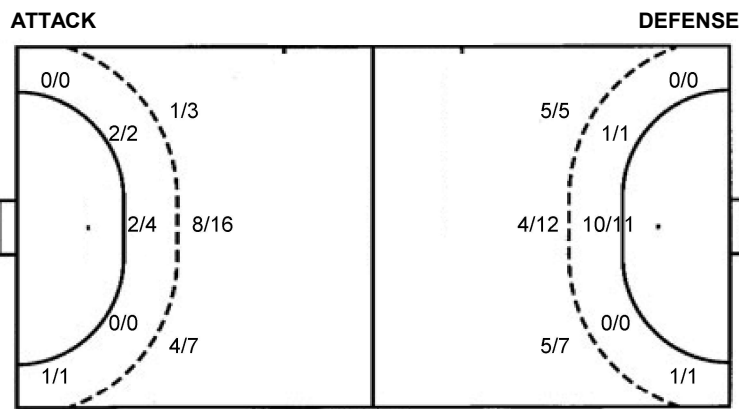

Shots by position

7m 3/4

Fastbreak 1/1

Breakthrough 1/1

7m 4/5

Fastbreak 1/1

Breakthrough 1/1

#	Jersey	Tot.	Goals/Attempts	6m	Shooting 6m	9m	Shooting 9m	Wng.	Shooting wing	FB	Fastbreak	7m	7m penalties
Brk	Breakthrough	LD	Long distance	As.	Assists	PC	Pass clear chance	E7	Earned 7m	Tr.	Turnovers	St.	Steals
2m	2m suspensions	C7	Committed 7m	E2	Earned 2m sus.	YC	Yellow cards	RC	Red card	BC	Blue card	Blk.	Blocked shots