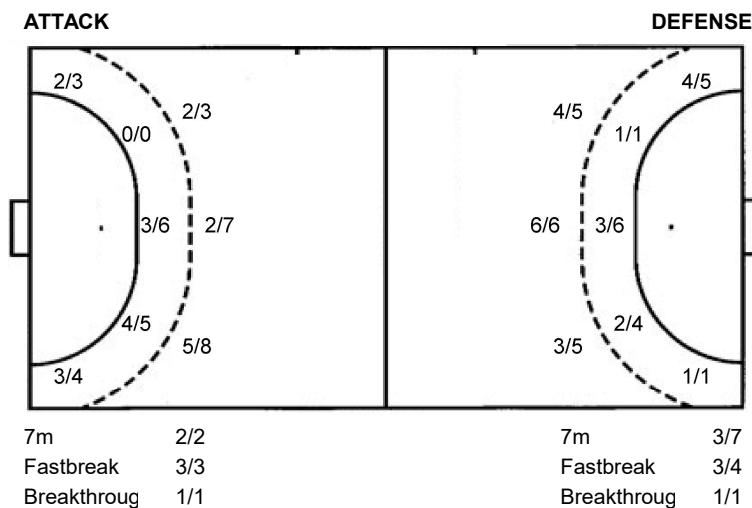

Shots by position

#	Jersey	Tot.	Goals/Attempts	6m	Shooting 6m	9m	Shooting 9m	Wng.	Shooting wing	FB	Fastbreak	7m	7m penalties
Brk	Breakthrough	LD	Long distance	As.	Assists	PC	Pass clear chance	E7	Earned 7m	Tr.	Turnovers	St.	Steals
2m	2m suspensions	C7	Committed 7m	E2	Earned 2m sus.	YC	Yellow cards	RC	Red card	BC	Blue card	Blk.	Blocked shots