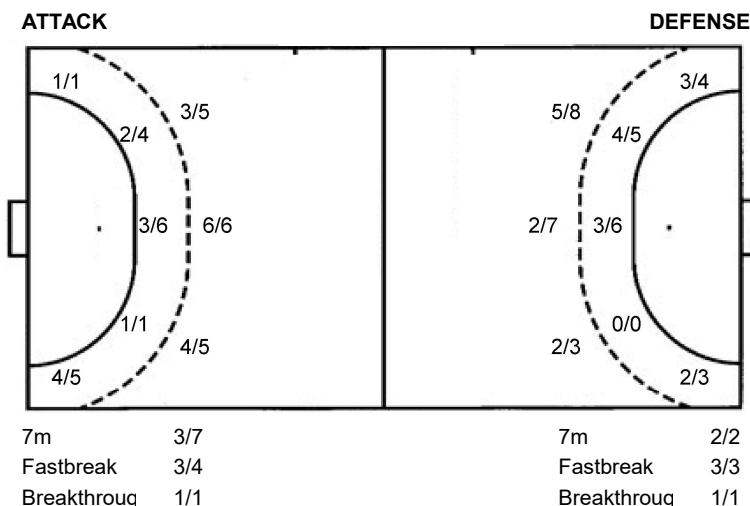

Shot distribution goalkeepers

12 H. Isa	21 M. Ali	TOTAL
0/1 0/1 1/4	0/1 0/1 0/2	0/1 0/1 1/6 0/1 1/4 3/10 0/1 2/3 1/2

Shots by position