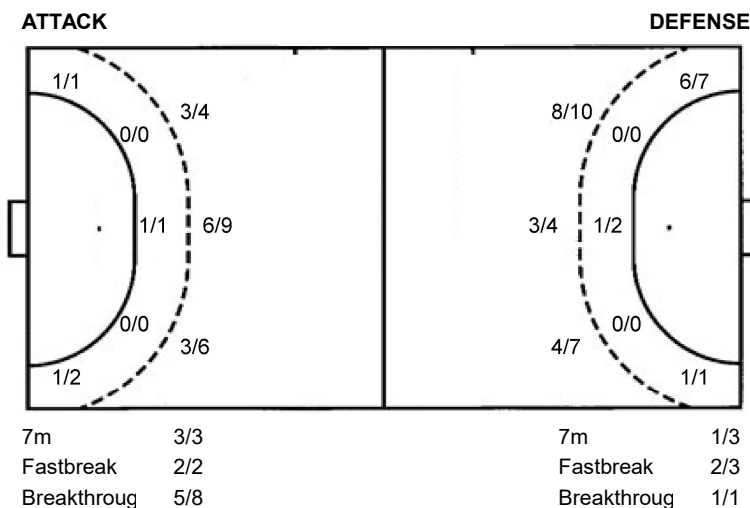

Shots by position

#	Jersey	Tot.	Goals/Attempts	6m	Shooting 6m	9m	Shooting 9m	Wng.	Shooting wing	FB	Fastbreak	7m	7m penalties
Brk	Breakthrough	LD	Long distance	As.	Assists	PC	Pass clear chance	E7	Earned 7m	Tr.	Turnovers	St.	Steals
2m	2m suspensions	C7	Committed 7m	E2	Earned 2m sus.	YC	Yellow cards	RC	Red card	BC	Blue card	Blk.	Blocked shots