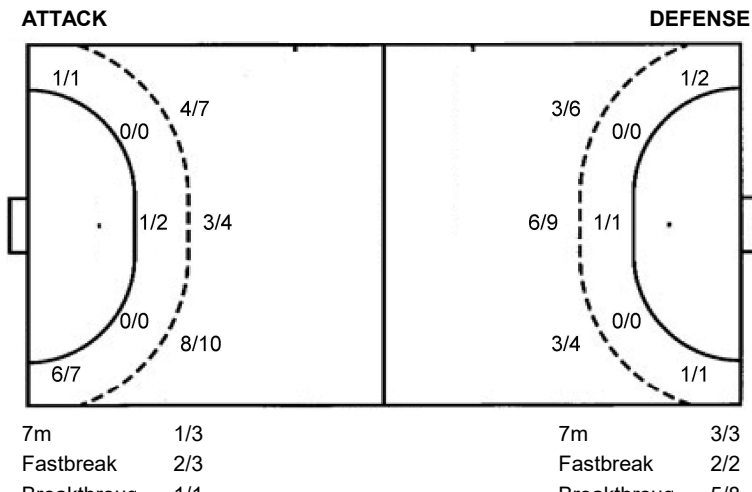

TOTAL

2/2	2/2	2/3
	2/2	1/1
8/9	8/9	4/6

4 post 2 miss.

Shot distribution goalkeepers

12 B. Lepenica 1/1 0/3 0/1	18 K. Hendawy 2/5 2/5 0/2 0/7 3/6 0/3	TOTAL 3/6 2/5 0/2 0/7 3/9 0/4
--	--	--

Shots by position