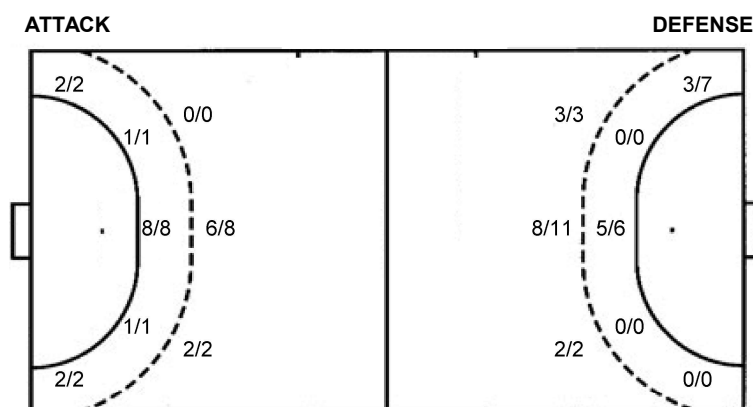

1/1 lob

TOTAL

1/1	2/2	
1/1	4/5	3/3
1/1	9/10	8/8

1/1 lob

Shot distribution goalkeepers

1 A. Alkhalifi	12 M. Altaher	TOTAL
0/1	0/3	0/3 0/1
0/1	0/1 2/6 0/1	0/2 2/6 0/1
0/1 0/2 0/3	0/5 3/8 0/3	0/6 3/10 0/6

Shots by position