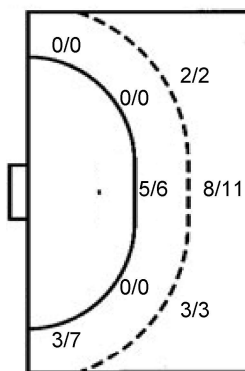

28th Asian Men's Club League Championship (2026)

Group A, 1. round

Detailed statistics

Al Khaleej 32 - 30 Al Sharjah (17 - 12) (15 - 18)

6.6.2026. 20:00
Attendance: 1900
Saad Al-Abdullah Hall (Sabah Al-Salem)

Referees: Khasan Ismoilov / Khasan Ismoilov

Shot distribution

3 A. Ahmed Al Ibrahim

1/1		2/2

1 post

5 J. Adel Jaffal

	0/1	

11 A. Sami Al Sadoon

20 M. Hasan Al Taweel

21 H. Al Mohasen

24 D. Goriga

	1/1	
1/1	1/1	
1/1	0/1	2/2

34 M. Al Sihati

	0/1	

51 M. Rudhi Al Salem

55 M. Al Hasan

	2/2	

56 K. Pilipovic

57 M. Radhi Al Salem

	1/2	

1/1 lob

59 H. Mousa Al Traiki

	0/1	
2/2		

1 post

78 H. Al Ibrahim

94 A. Qasem Al Hulali

	1/1	1/1
	2/2	
1/1		

1 post

95 M. Habib Mohamed

	2/2	1/1

1 post

99 H. Hasan Al Sayyad

	1/1	
1/1		1/1
1/1	3/3	2/2

TOTAL

	3/3	1/1
2/2	4/6	1/1
6/6	7/10	7/7

4 post 1/1 lob

Shot distribution goalkeepers

21 H. Al Mohasen

0/1		
	0/1	
0/1		0/2

56 K. Pilipovic

	0/2	
0/1	1/4	0/3
	0/9	0/5

TOTAL

0/1	0/2	
0/1	1/5	0/3
0/1	0/9	0/7

Shots by position

ATTACK