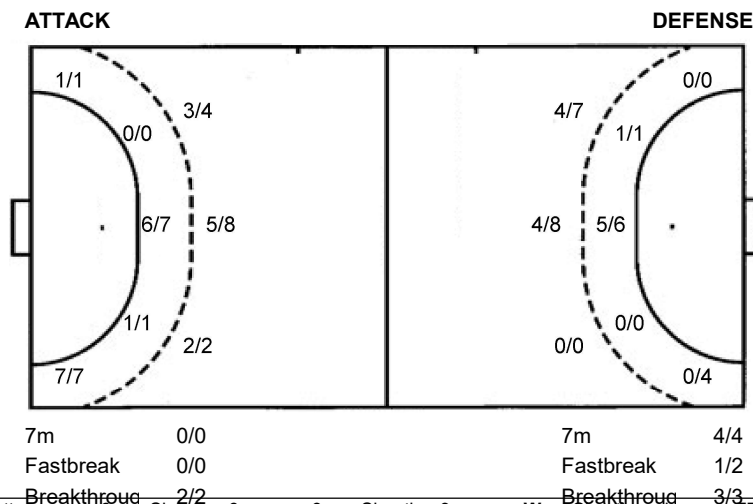

28th Asian Men's Club League Championship (2026)

Group A, 1. round

Detailed statistics

Al Kuwait 27 - 22 Al Arabi
(16 - 9) (11 - 13)

6.6.2026. 18:00

Attendance: 1000

Saad Al-Abdullah Hall (Sabah

Al-Salem)

Referees: Omer Al-Shahi / Khamis Al Wahibi

Shot distribution

4 V. Iturriza

	1/1	1/1
1/1		1/1

5 A. Alkhamees

6 S. Ali

3/3		

7 A. Alshammari

	0/1	
2/2	1/1	

11 Y. Madwah

	0/1	

18 F. Kuzmanovski

	2/2	1/1
	2/2	

20 M. Alharbi

		1/1

21 Y. Abbas

22 H. Safar

23 S. Aladwani

	1/1	1/1
	1/1	

24 M. Radhaei

30 F. Marzo

	2/2	

33 M. Alshammari

	1/1	

66 A. Salmin

93 V. Lipovina

	0/1	
	1/1	
1/1		3/3

2 miss.

TOTAL

	1/3	1/1
3/3	4/4	2/2
4/4	7/8	5/5

2 miss.

Shot distribution goalkeepers

22 H. Safar

0/2		
	2/6	
2/4	3/8	1/7

94 A. Safar

0/1	1/1	
	0/1	0/1

TOTAL

0/2		
0/1	3/7	
2/4	3/9	1/8

Shots by position

#	Jersey	Tot.	Goals/Attempts	6m	Shooting 6m	9m	Shooting 9m	Wng.	Shooting wing	FB	Fastbreak	7m	7m penalties
Brk	Breakthrough	LD	Long distance	As.	Assists	PC	Pass clear chance	E7	Earned 7m	Tr.	Turnovers	St.	Steals
2m	2m suspensions	C7	Committed 7m	E2	Earned 2m sus.	YC	Yellow cards	RC	Red card	BC	Blue card	Blk.	Blocked shots