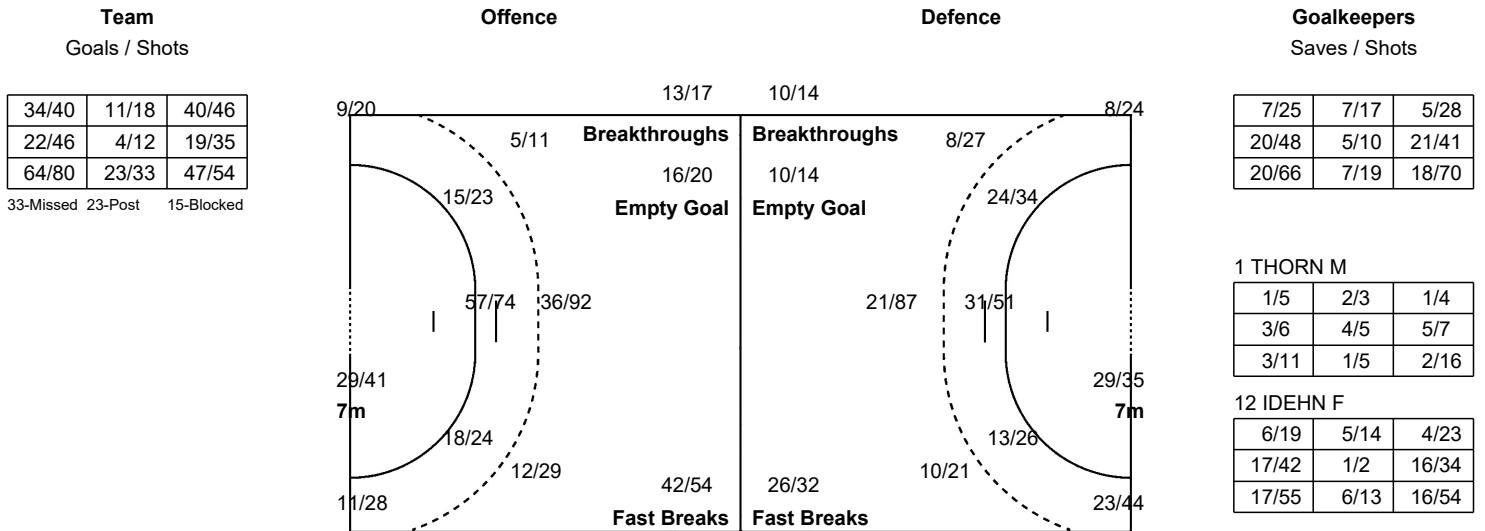

24th Women's World Championship 2019 Japan

Cumulative Statistics

SWE - Sweden
After 9 matches

Shots Distribution

Players

Goals / Shots

1 THORN M	4 MELLEGARD O	6 STROMBERG C	7 BLOHM L	8 ROBERTS J	9 PETREN M	10 LUNDSTROM M
	0/4	4/4	2/2	2/3	3/6	2/2
	1/4	3/4	6/8	1/2	0/3	0/1
	10/11	5/9	9/10	1/2	6/7	1/1
1-Missed	2-Missed	2-Missed	3-Post	3-Missed 3-Post	3-Missed 1-Post	2-Blocked 3-Missed

11 FORSBERG J	12 IDEHN F	18 WALL M	19 LAGERQUIST A	20 GULLDEN I	22 BLOMSTRAND H	23 LINDQVIST E
1/1		0/1	5/6	5/5	1/1	1/1
0/1	2/2	0/1	1/1	1/1	2/4	2/3
4/4	3/3	0/2	2/2	7/10	1/1	2/2
	1-Missed	2-Missed 2-Post	1-Missed 1-Post	1-Missed 1-Post	2-Blocked 1-Missed 1-Post	2-Blocked 3-Missed 2-Post

24 HAGMAN N	25 MASSING M
2/2	7/7
5/11	0/4
8/12	9/10
1-Missed 1-Post	1-Blocked 9-Missed 8-Post

Legend:			
%	Efficiency	2Min	2 Minute Suspensions
AS	Assists	BC	Blue Card
G/S	Goals/Shots	MP	Matches Played
RC	Red Cards	S/S	Saves/Shots
Wing	Wing Shots	YC	Yellow Cards
6m	6-metre Shots	BS	Blocked Shots
7m	7-metre Shots	N/A	not applicable
9m	9-metre Shots	ST	Steals
		BT	Breakthroughs
		PL	Placement
		TO (TF)	Turnovers (Technical Faults)
		FB	Fast Breaks
		PR	Preliminary Round
		TP	Time Played