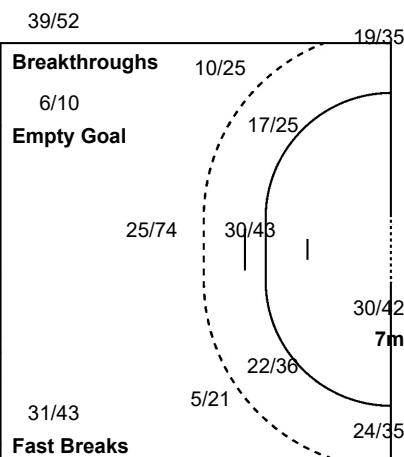

Defence

Goalkeepers Saves / Shots

12/46	4/13	7/38
25/59	8/10	26/52
15/66	13/37	5/52

16 RISOVIC J		
4/14	1/3	1/11
9/18	1/1	7/12
2/18	3/12	2/15

27 TOMASEVIC K		
8/32	3/10	6/27
15/39	6/7	18/39
13/47	10/23	3/35

Legend:									
%	Efficiency	2Min	2 Minute Suspensions	6m	6-metre Shots	7m	7-metre Shots	9m	9-metre Shots
AS	Assists	BC	Blue Card	BS	Blocked Shots	BT	Breakthroughs	FB	Fast Breaks
G/S	Goals/Shots	MP	Matches Played	N/A	not applicable	PL	Placement	PR	Preliminary Round
RC	Red Cards	S/S	Saves/Shots	ST	Steals	TO (TF)	Turnovers (Technical Faults)	TP	Time Played
Wing	Wing Shots	YC	Yellow Cards