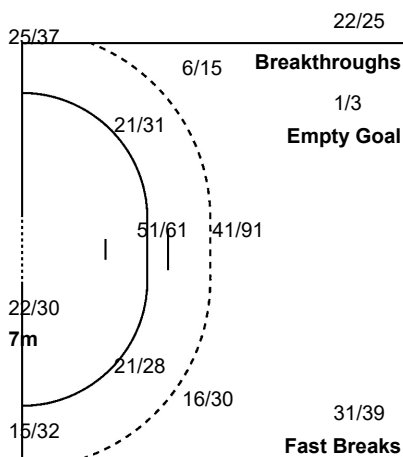

24th Women's World Championship 2019 Japan

Cumulative Statistics

SRB - Serbia After 9 matches

Shots Distribution

Players

Goals / Shots

2 RADOSAVLJEVIC S	5 TRIFUNOVIC J	8 STEVIN D	9 LAVKO J	14 NIKOLIC Z	15 JANJUSEVIC A	16 RISOVIC J														
1/2	0/1	3/3	3/3	0/1	2/4	1/1			13/13	0/2	3/5	12/13	5/5	4/7	1/1					
4/5		1/2	3/6	0/1	3/6		0/1		5/9		3/4	2/5			0/1		2/4			
4/4			1/1	0/1	12/15	2/2	0/1	0/1	2/2	3/3	7/8	5/6	2/3	3/3			2/3			
1-Missed 3-Post	6-Missed 2-Post	1-Blocked	1-Blocked	5-Missed 4-Post	1-Blocked 2-Missed	1-Missed 1-Post	1-Blocked													
17 KOJIC A	20 POP-LAZIC S	21 RADOJEVIC D	23 OBRADOVIC M	25 JOVOVIC J	27 TOMASEVIC K	33 STOILJKOVIC J														
2/2		0/1	1/1	2/2	3/3	0/1		1/2			2/2			1/1				5/7	1/1	2/4
1/2		0/2	11/13		2/2	0/3		1/4	1/1	1/1	2/3			0/1				5/8	0/1	4/5
	3/3	1/1	8/9	2/2	5/6	3/3	1/2	4/4	6/6		3/3	1/1		1/1				3/4	2/3	7/10
			2-Missed 1-Post			3-Missed 3-Post	3-Blocked 1-Missed		1-Missed			1-Missed			6-Missed 3-Post	2-Blocked				
71 LISCEVIC K	72 CVIJIC D																			
5/5	1/1	6/6	2/2	1/2	2/2															
3/4	0/1	2/3	4/4		1/1															
5/5	3/3	8/8	8/8	1/2	8/8															
2-Missed 4-Post	5-Blocked		2-Post	1-Blocked																

Team Goals / Shots

46/51	10/15	29/40
39/61	1/5	21/37
48/51	17/23	61/71

30-Missed 23-Post 15-Blocked

Offence