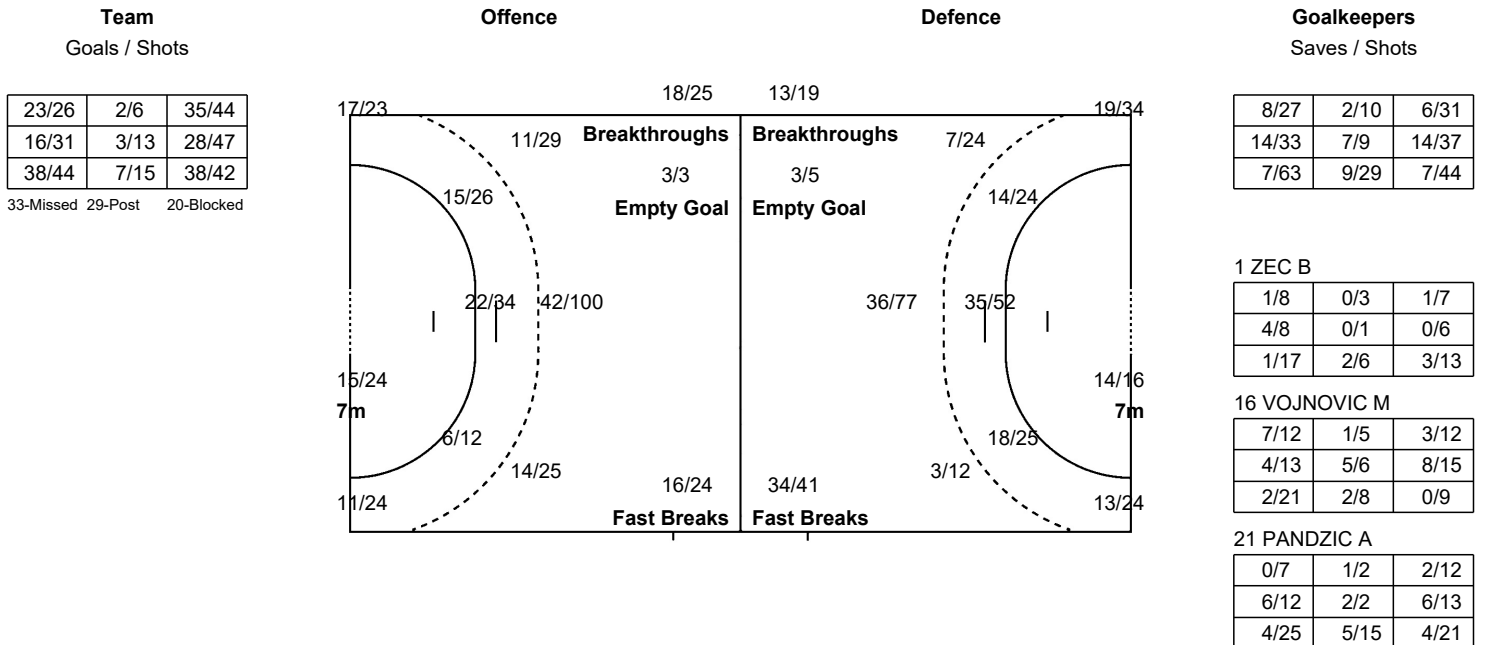

Played		
PR	NED	32 - 26
PR	NOR	20 - 36
PR	ANG	24 - 33
PR	CUB	39 - 26
PR	SRB	27 - 29
CL17-20	BRA	19 - 32
CL19-20	COD	29 - 27

Number of Attacks: 424, Scoring Efficiency: 45%

24th Women's World Championship 2019 Japan

Cumulative Statistics

SLO - Slovenia After 7 matches

Shots Distribution

Players

Goals / Shots

1 ZEC B	2 KLEMENCIC V	5 STRNAD A	6 GROS A	9 ZABJEK N	10 STANKO T	11 ABINA A
1/1	1/1		6/7 1/1 11/13	0/1	9/9 1/3 12/14	1/1 0/1
			3/7 1/4 5/11	1/1	7/9 1/3 9/12	0/1
			3/6 3/3 9/9	1/1	9/10 2/2 12/13	2/2 1/1
		1-Missed	12-Missed 6-Post 8-Blocked		9-Missed 9-Post 5-Blocked	1-Missed 2-Blocked
13 BARIC P	15 FERFOLJA T	16 VOJNOVIC M	17 LJEPJOJA N	18 ZULIC N	19 PISEK J	21 PANDZIC A
2/2 6/6			2/2 0/1	1/1 2/4	0/1 0/1	
0/1 0/1 2/3	0/1 1/1		0/1	2/7 0/2 6/9	2/2 0/1	
6/7 1/2 2/2	1/1 1/1		0/1 1/1	8/8 1/4 5/7	4/4 0/2 5/5	
2-Missed 4-Post	1-Missed 1-Post		2-Post	5-Missed 2-Post 3-Blocked	1-Post	
23 VUCKO H	28 SVETIK M	41 BEGANOVIC A				
1/1	1/2 3/3	1/1				
0/1	0/1 3/6	2/4				
1/2	2/2 0/1 2/2	1/1 0/1				
1-Missed 1-Post 2-Blocked	1-Missed 3-Post					