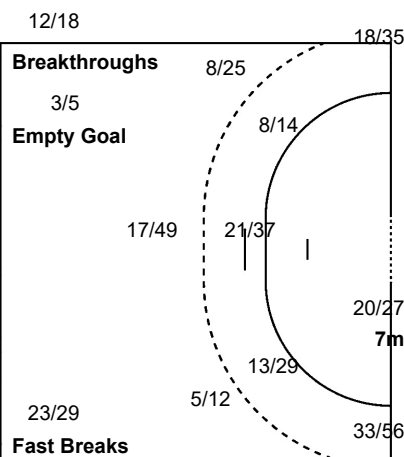

45 KAMDOP L	67 DIOP A			
		0/1	1/1	1/1
				2/2
1/1	1/2	1/2	1/1	1/1

Team
Goals / Shots

18/23	7/11	14/18
22/36	4/13	17/27
37/46	11/21	35/43

28-Missed 18-Post 15-Blocked

Offence

Defence

Goalkeepers
Saves / Shots

5/36	3/14	5/29
17/40	11/13	26/42
14/43	5/14	8/45

12 LO C		
0/4	0/1	1/5
3/10	2/2	2/4
0/7	0/1	0/7

21 SAKO H		
5/32	3/13	3/21
14/30	9/10	24/38
14/36	5/12	8/36

Legend:					
%	Efficiency	2Min 2 Minute Suspensions	6m 6-metre Shots	7m 7-metre Shots	9m 9-metre Shots
AS	Assists	BC Blue Card	BS Blocked Shots	BT Breakthroughs	FB Fast Breaks
G/S	Goals/Shots	MP Matches Played	N/A not applicable	PL Placement	PR Preliminary Round
RC	Red Cards	S/S Saves/Shots	ST Steals	TO (TF) Turnovers (Technical Faults)	TP Time Played
Wing	Wing Shots	YC Yellow Cards			